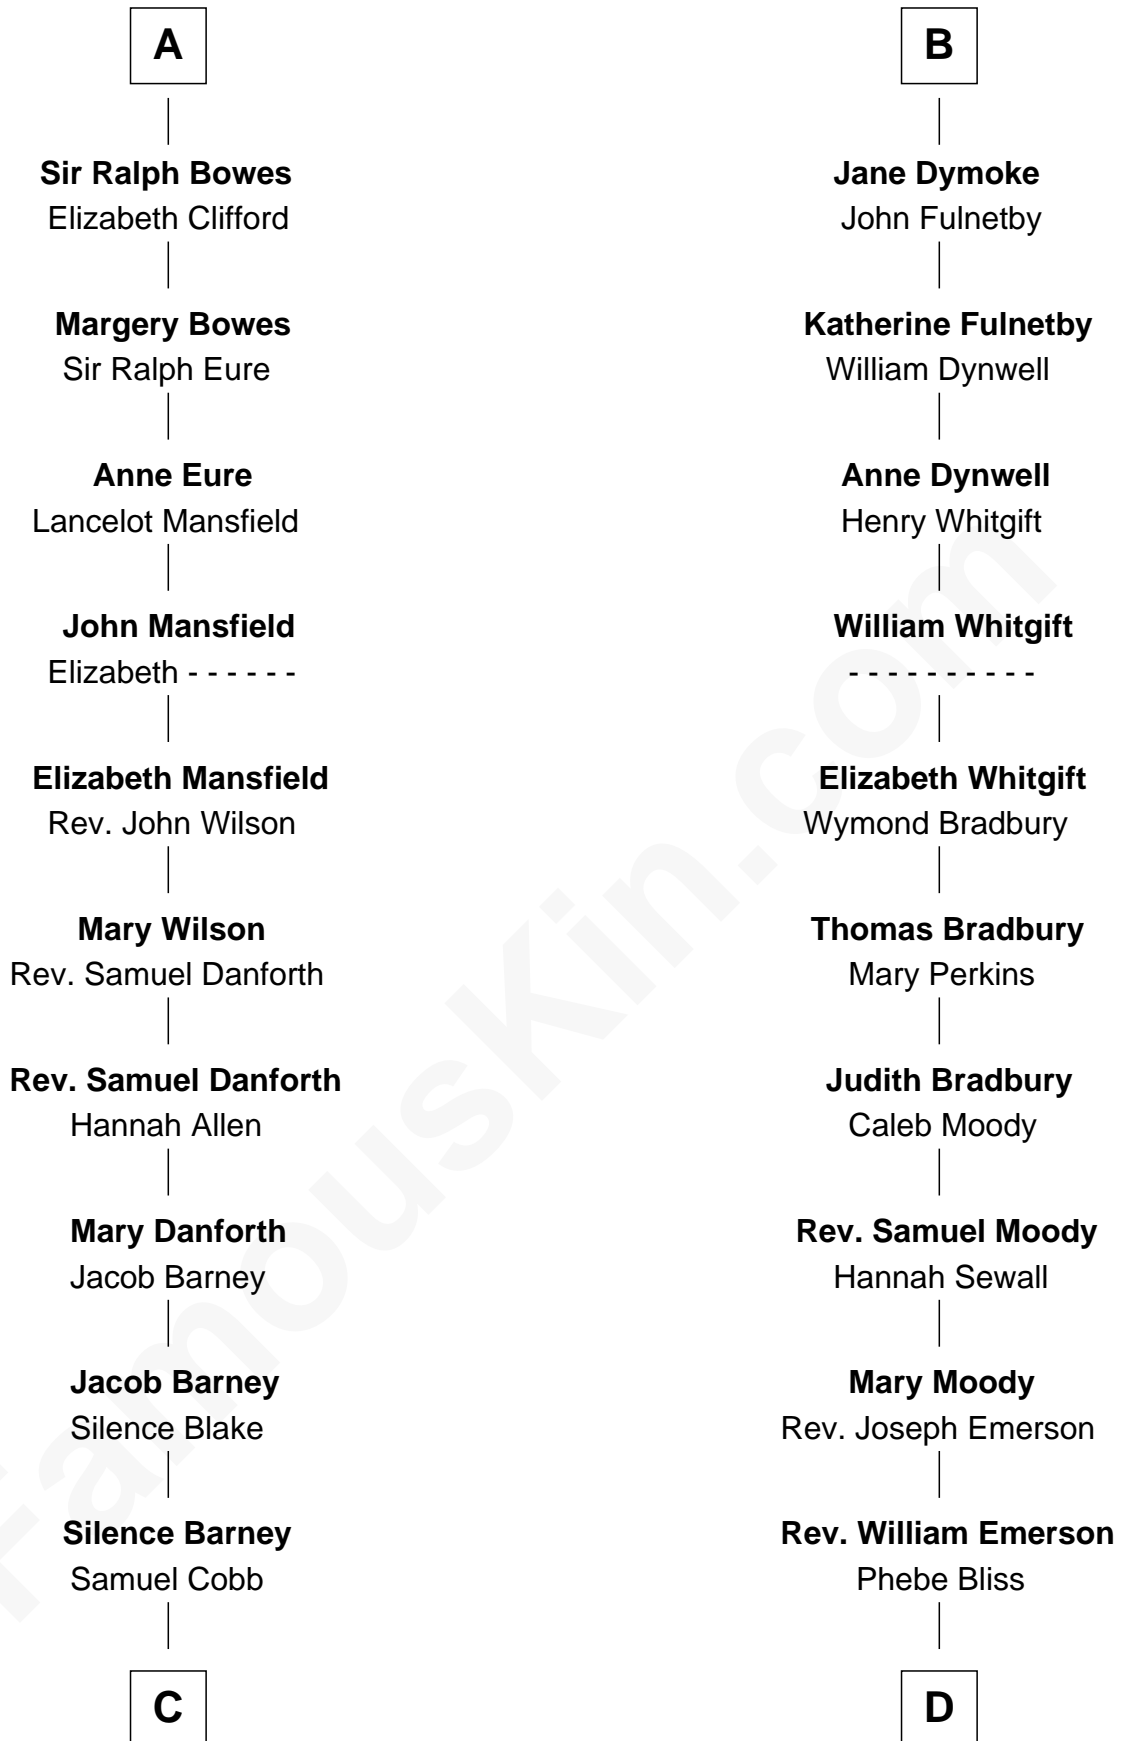

## Relationship Chart of

### Sandra Day O'Connor

*First Female U.S. Supreme Court Justice*

18th cousin 3 times removed of

### Ralph Waldo Emerson

*American Poet*

**C**

**Lettice Carlyle Cobb**

Luke Day

**Hollis Day**

Eliza L. Flanders

**Henry Clay Day**