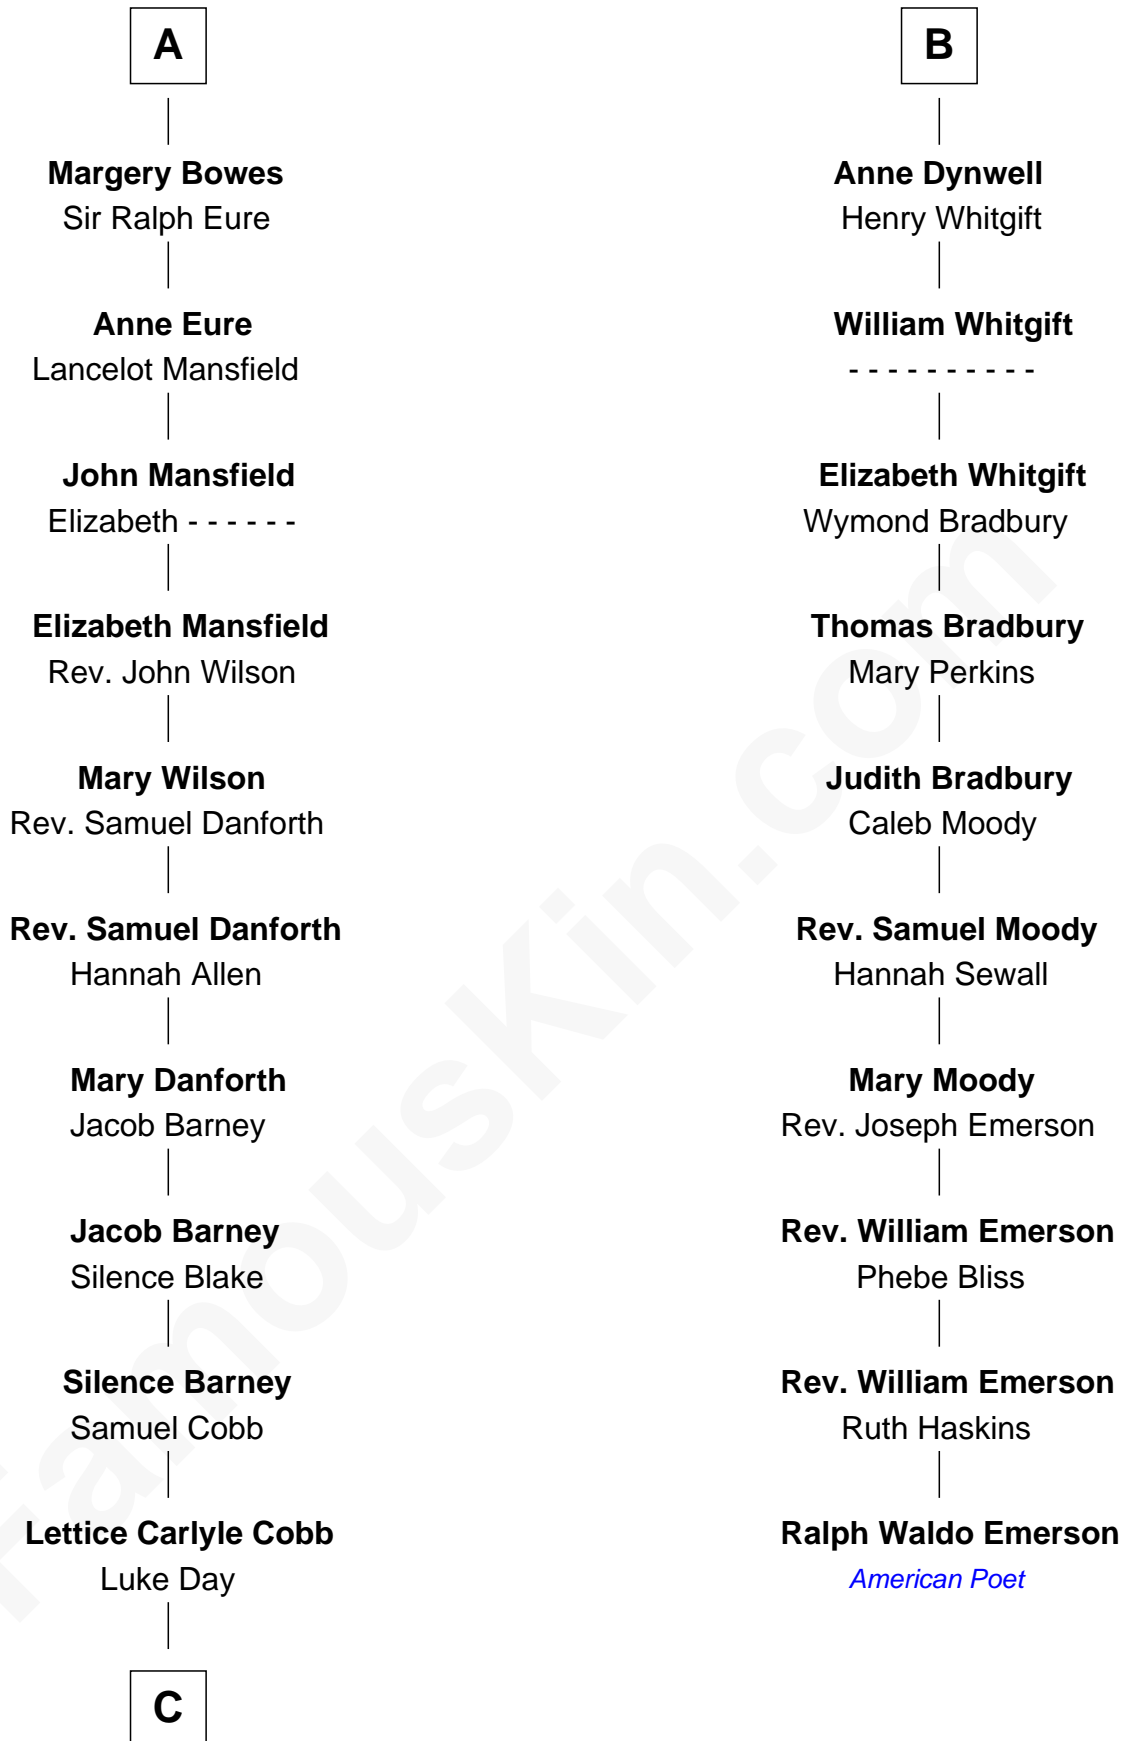

## Relationship Chart of

### Sandra Day O'Connor

First Female U.S. Supreme Court Justice

16th cousin 4 times removed of

### Ralph Waldo Emerson

American Poet

**Sir Geoffrey le Scrope**

Ivetta de Ros

**C**

—  
**Hollis Day**

Eliza L. Flanders

—  
**Henry Clay Day**