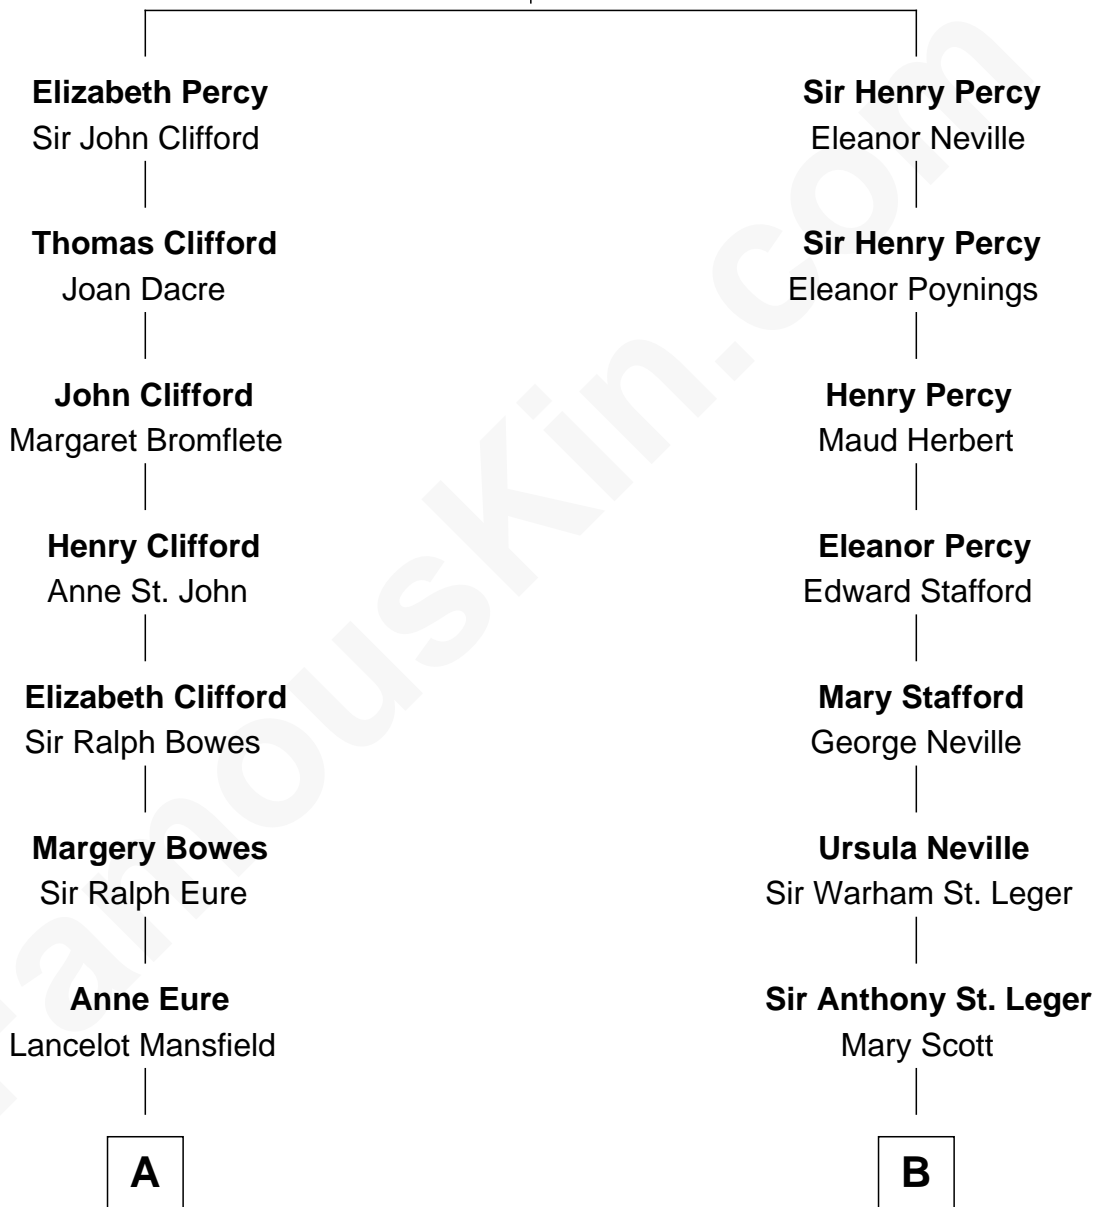

FamousKin.com
Relationship Chart of
Sandra Day O'Connor

First Female U.S. Supreme Court Justice

17th cousin 1 time removed of

Admiral Richard Byrd
Polar Explorer

Sir Henry Percy
 Elizabeth Mortimer

C

Henry R. Day
Ada Mae Wilkey

Sandra Day O'Connor
U.S. Supreme Court Justice

FamousKin.com