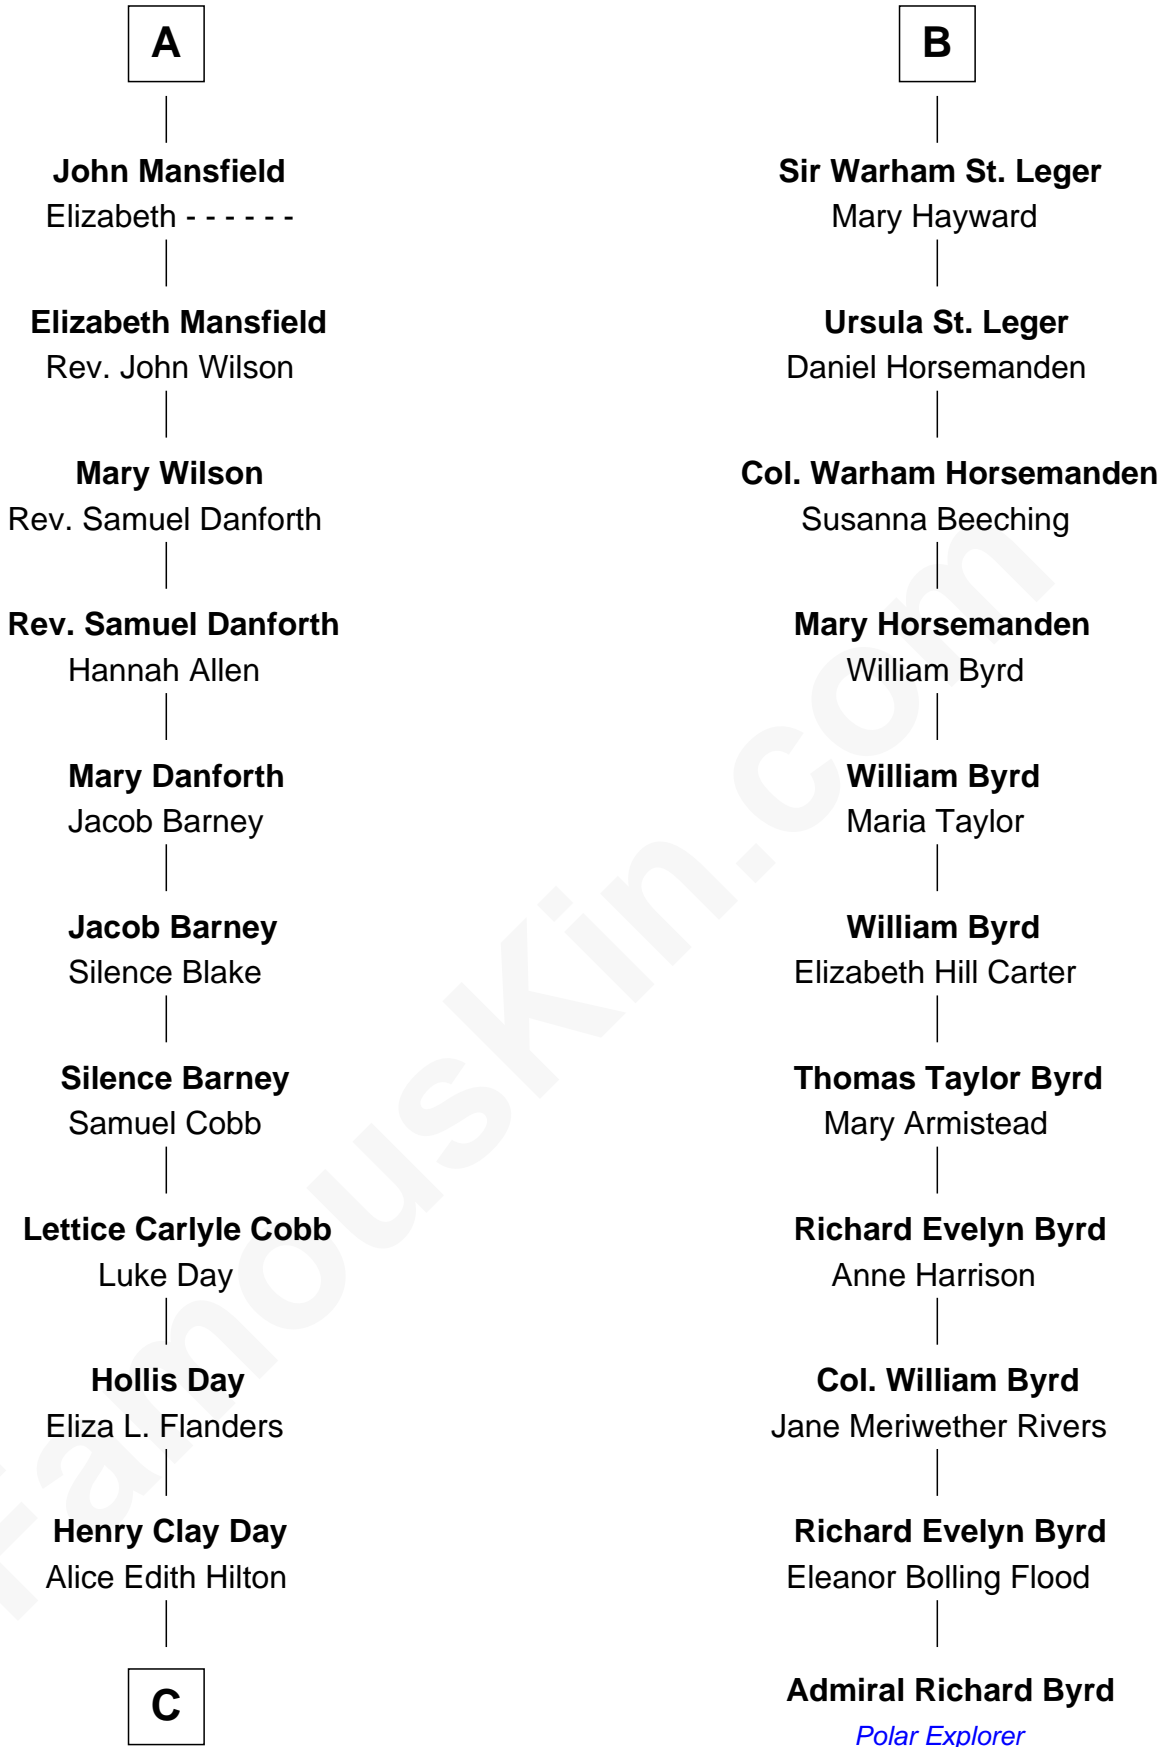

FamousKin.com
Relationship Chart of
Sandra Day O'Connor

First Female U.S. Supreme Court Justice

17th cousin 1 time removed of

Admiral Richard Byrd
Polar Explorer

Sir Henry Percy
 Elizabeth Mortimer

C

Henry R. Day
Ada Mae Wilkey

Sandra Day O'Connor
U.S. Supreme Court Justice

FamousKin.com