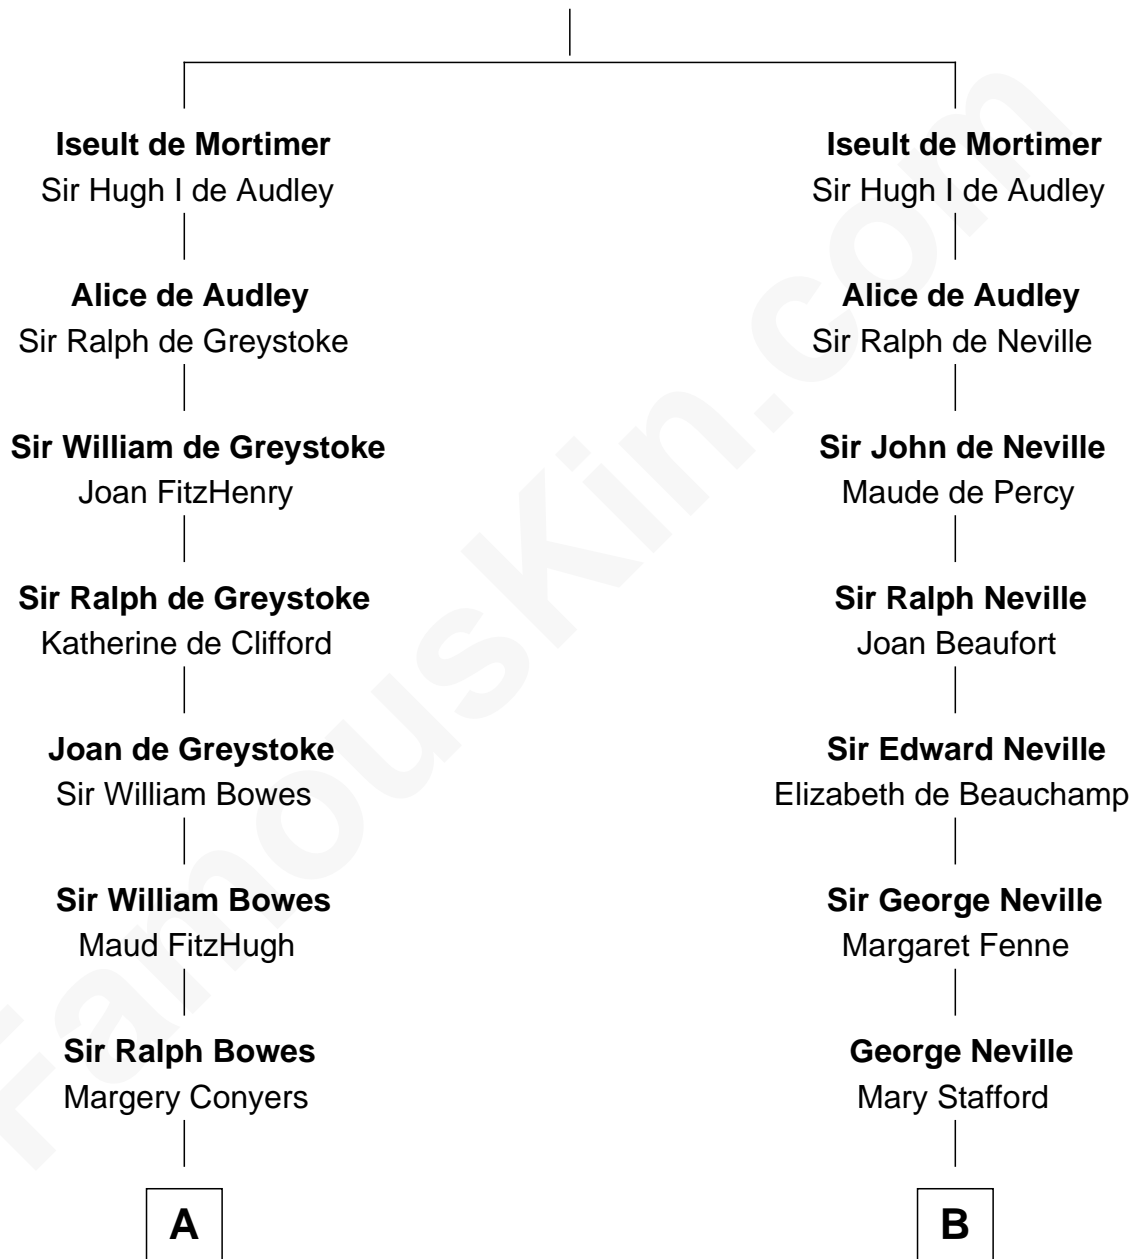

FamousKin.com

Relationship Chart of

Sandra Day O'Connor

First Female U.S. Supreme Court Justice

19th cousin 2 times removed of

Admiral Richard Byrd
Polar Explorer

Sir Edmund Mortimer
Margaret de Fiennes

C

Lettice Carlyle Cobb

Luke Day

Hollis Day

Eliza L. Flanders

Henry Clay Day

Alice Edith Hilton

Henry R. Day

Ada Mae Wilkey