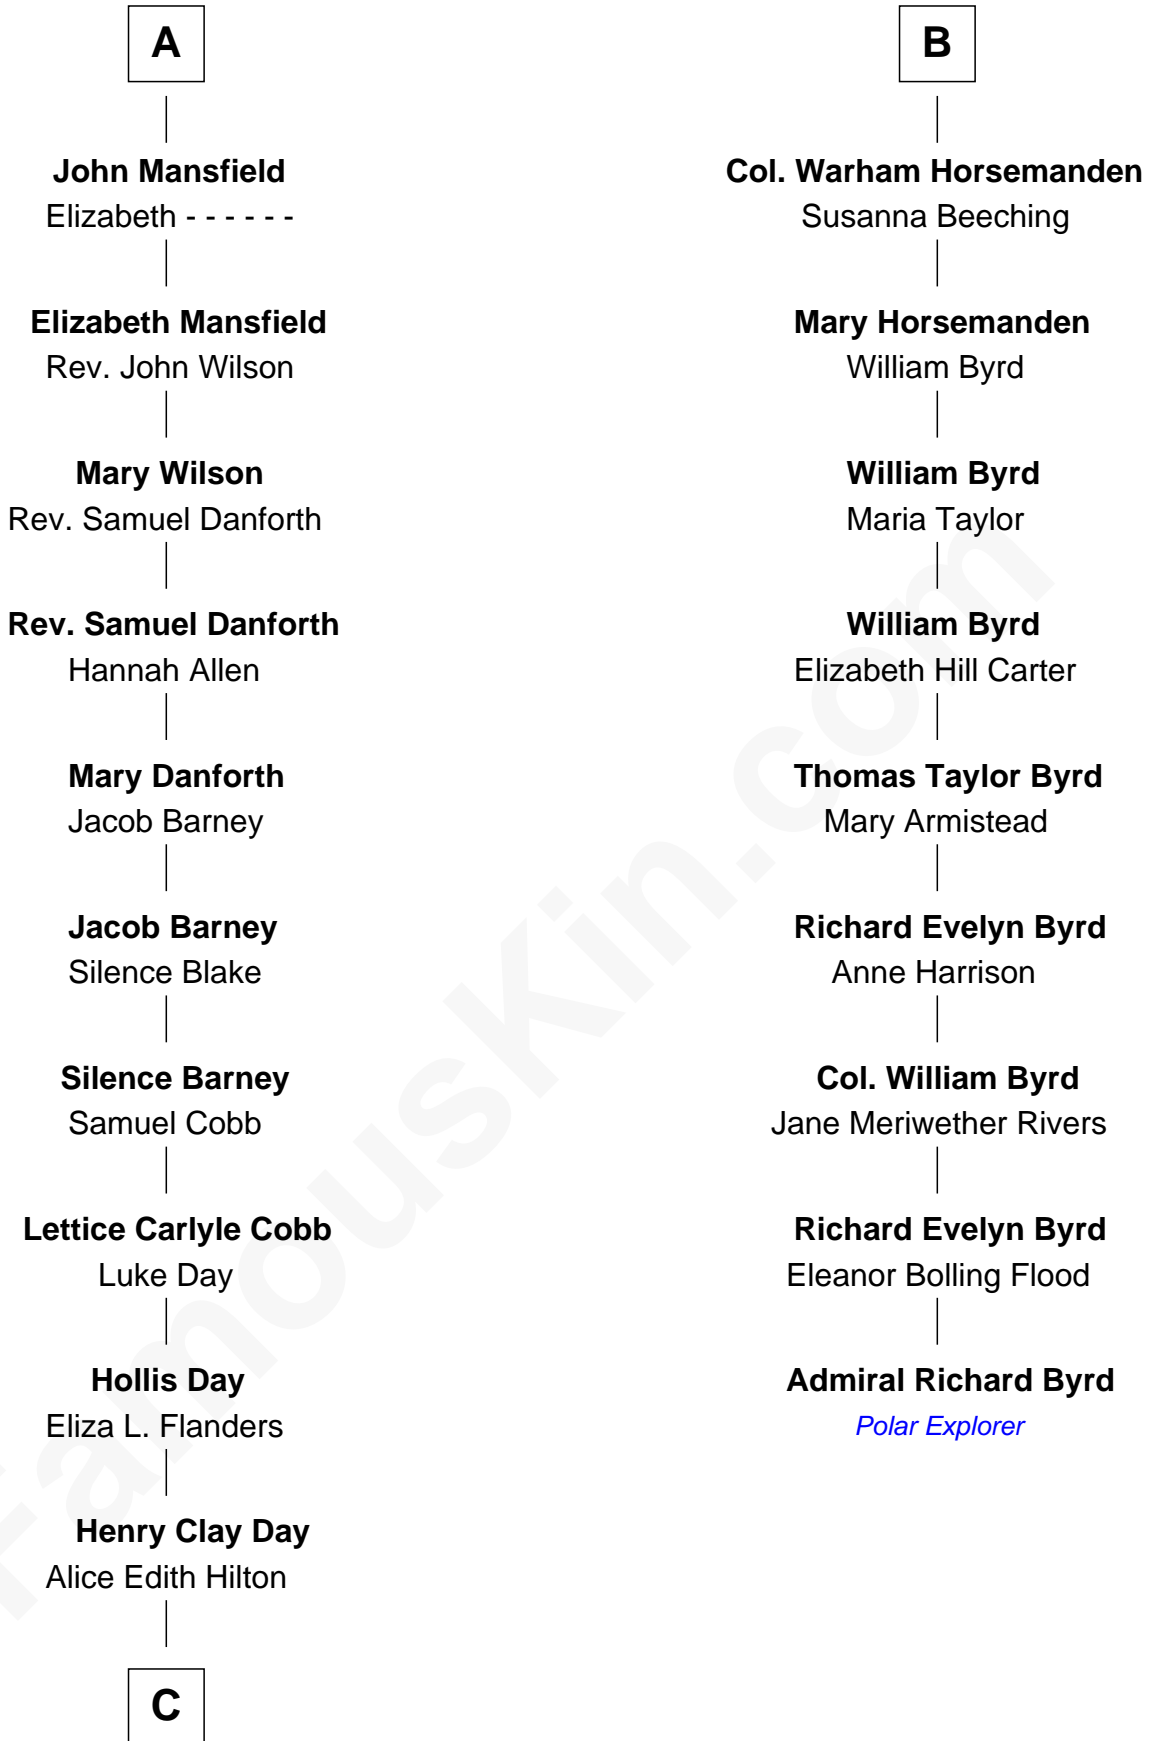

FamousKin.com
Relationship Chart of
Sandra Day O'Connor

First Female U.S. Supreme Court Justice

15th cousin 3 times removed of

Admiral Richard Byrd
Polar Explorer

C

Henry R. Day
Ada Mae Wilkey

Sandra Day O'Connor
U.S. Supreme Court Justice

FamousKin.com