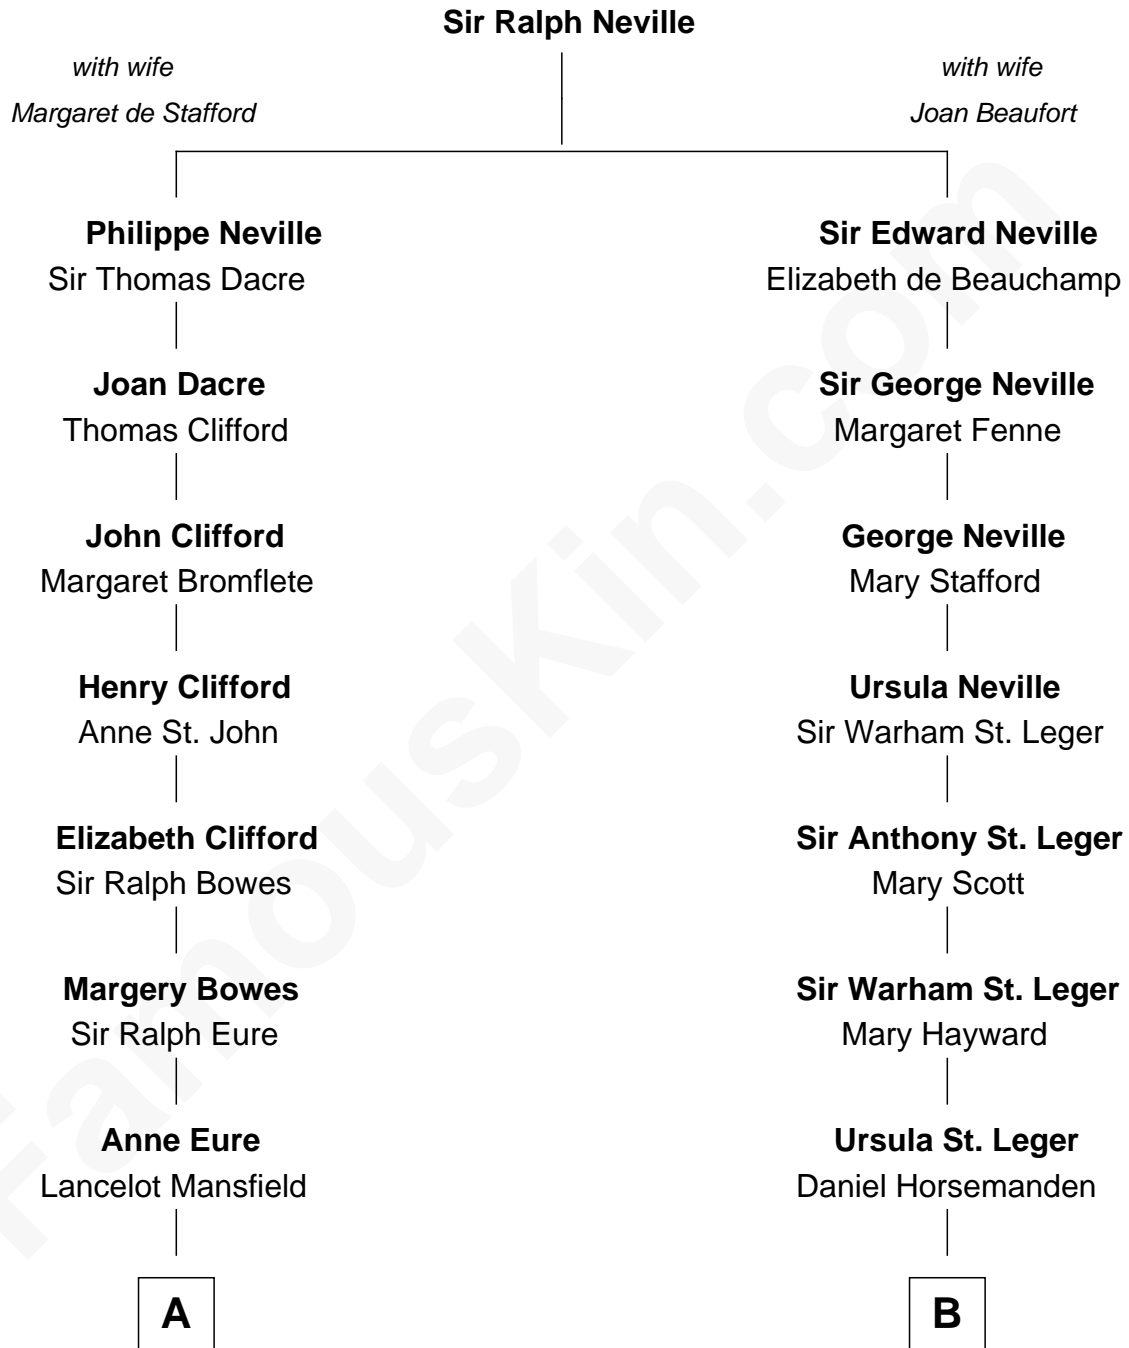

FamousKin.com
Relationship Chart of
Sandra Day O'Connor

First Female U.S. Supreme Court Justice

15th cousin 3 times removed of

Admiral Richard Byrd
Polar Explorer

C

Henry R. Day
Ada Mae Wilkey

Sandra Day O'Connor
U.S. Supreme Court Justice

FamousKin.com