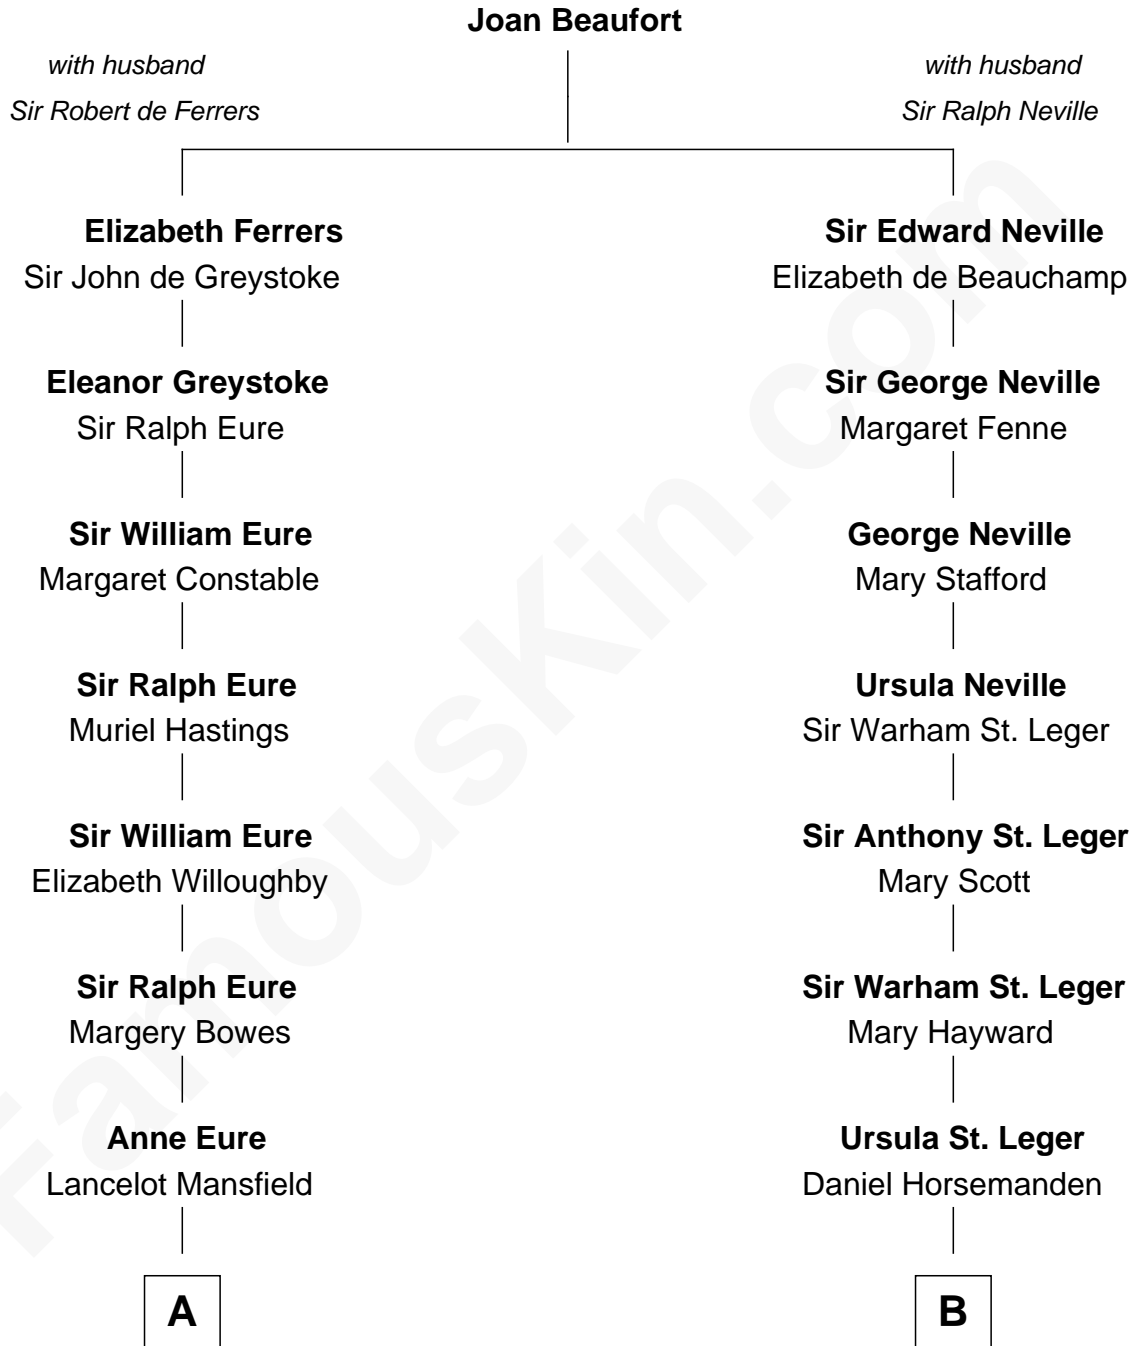

**FamousKin.com**  
**Relationship Chart of**  
**Sandra Day O'Connor**

*First Female U.S. Supreme Court Justice*

15th cousin 3 times removed of

**Admiral Richard Byrd**  
*Polar Explorer*

**C**

Henry R. Day  
Ada Mae Wilkey

Sandra Day O'Connor  
*U.S. Supreme Court Justice*

FamousKin.com