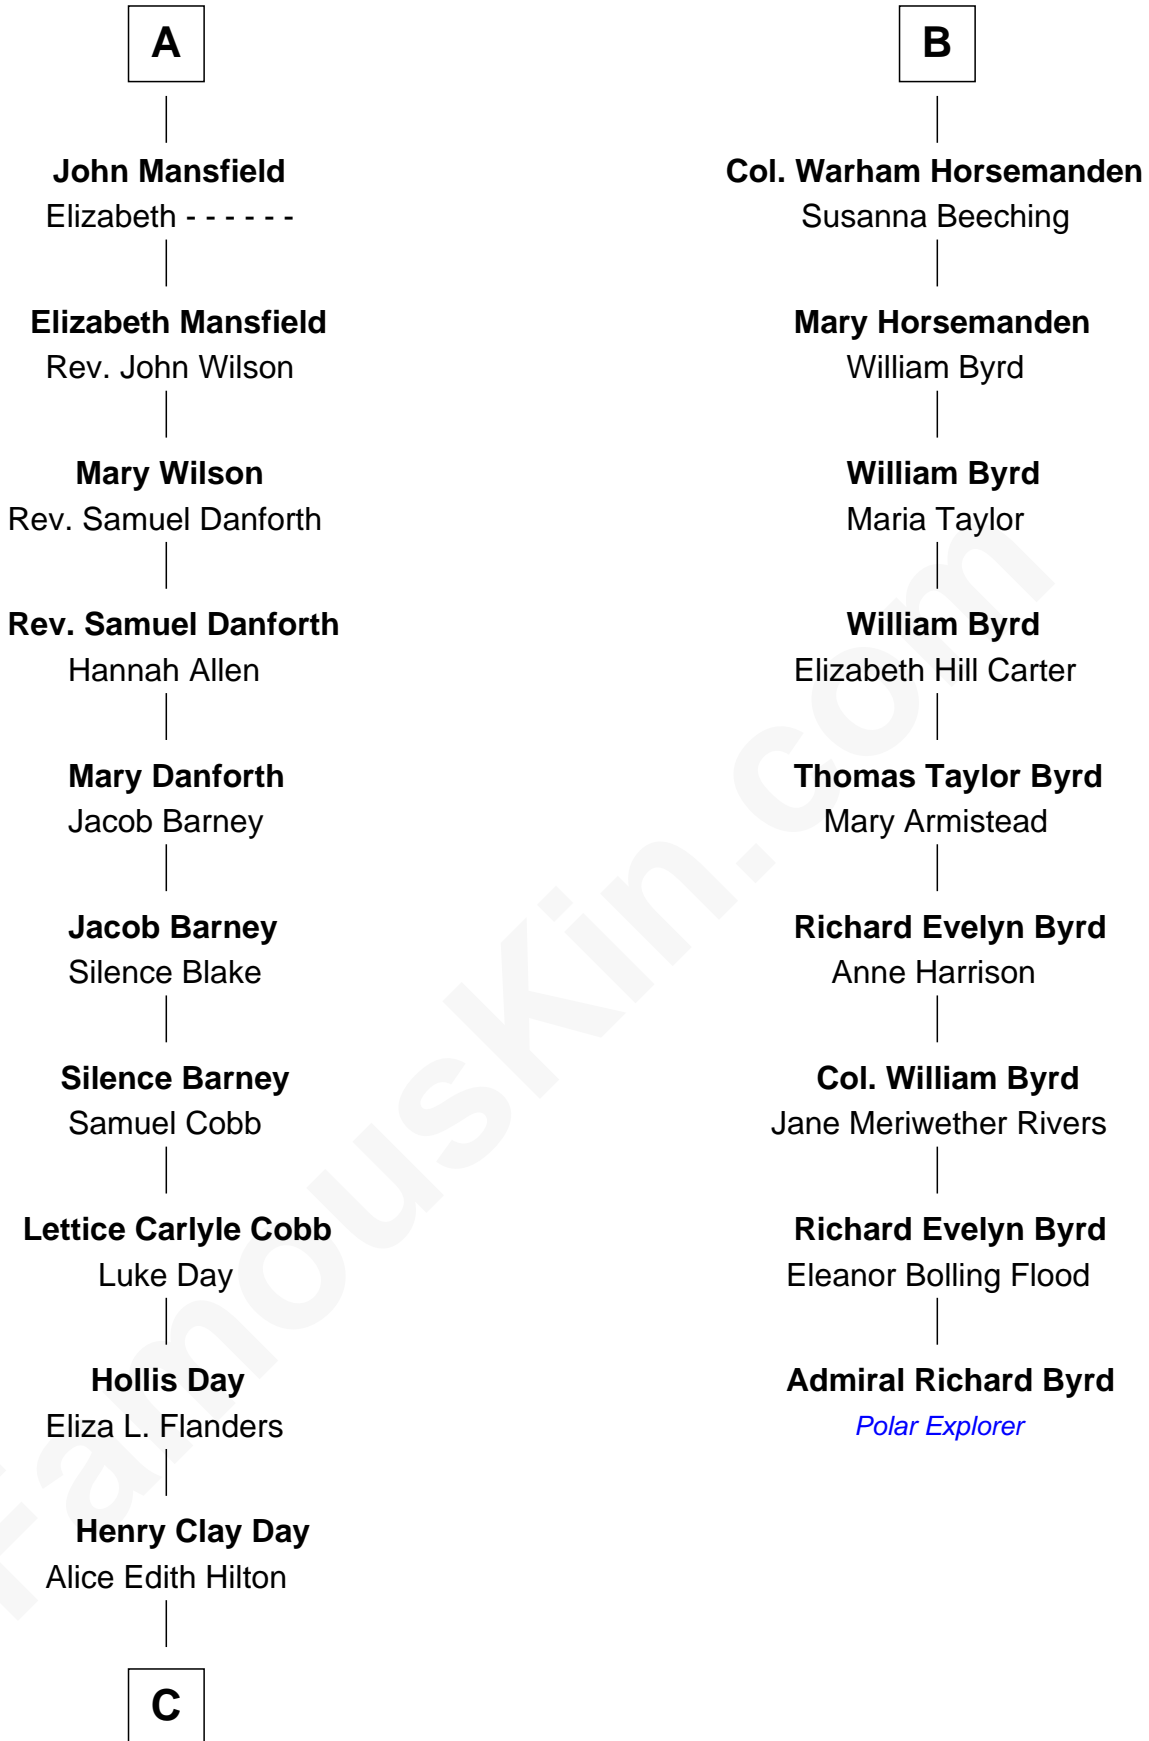

**FamousKin.com**  
**Relationship Chart of**  
**Sandra Day O'Connor**

*First Female U.S. Supreme Court Justice*

15th cousin 3 times removed of

**Admiral Richard Byrd**  
*Polar Explorer*

**C**

Henry R. Day  
Ada Mae Wilkey

Sandra Day O'Connor  
*U.S. Supreme Court Justice*

FamousKin.com