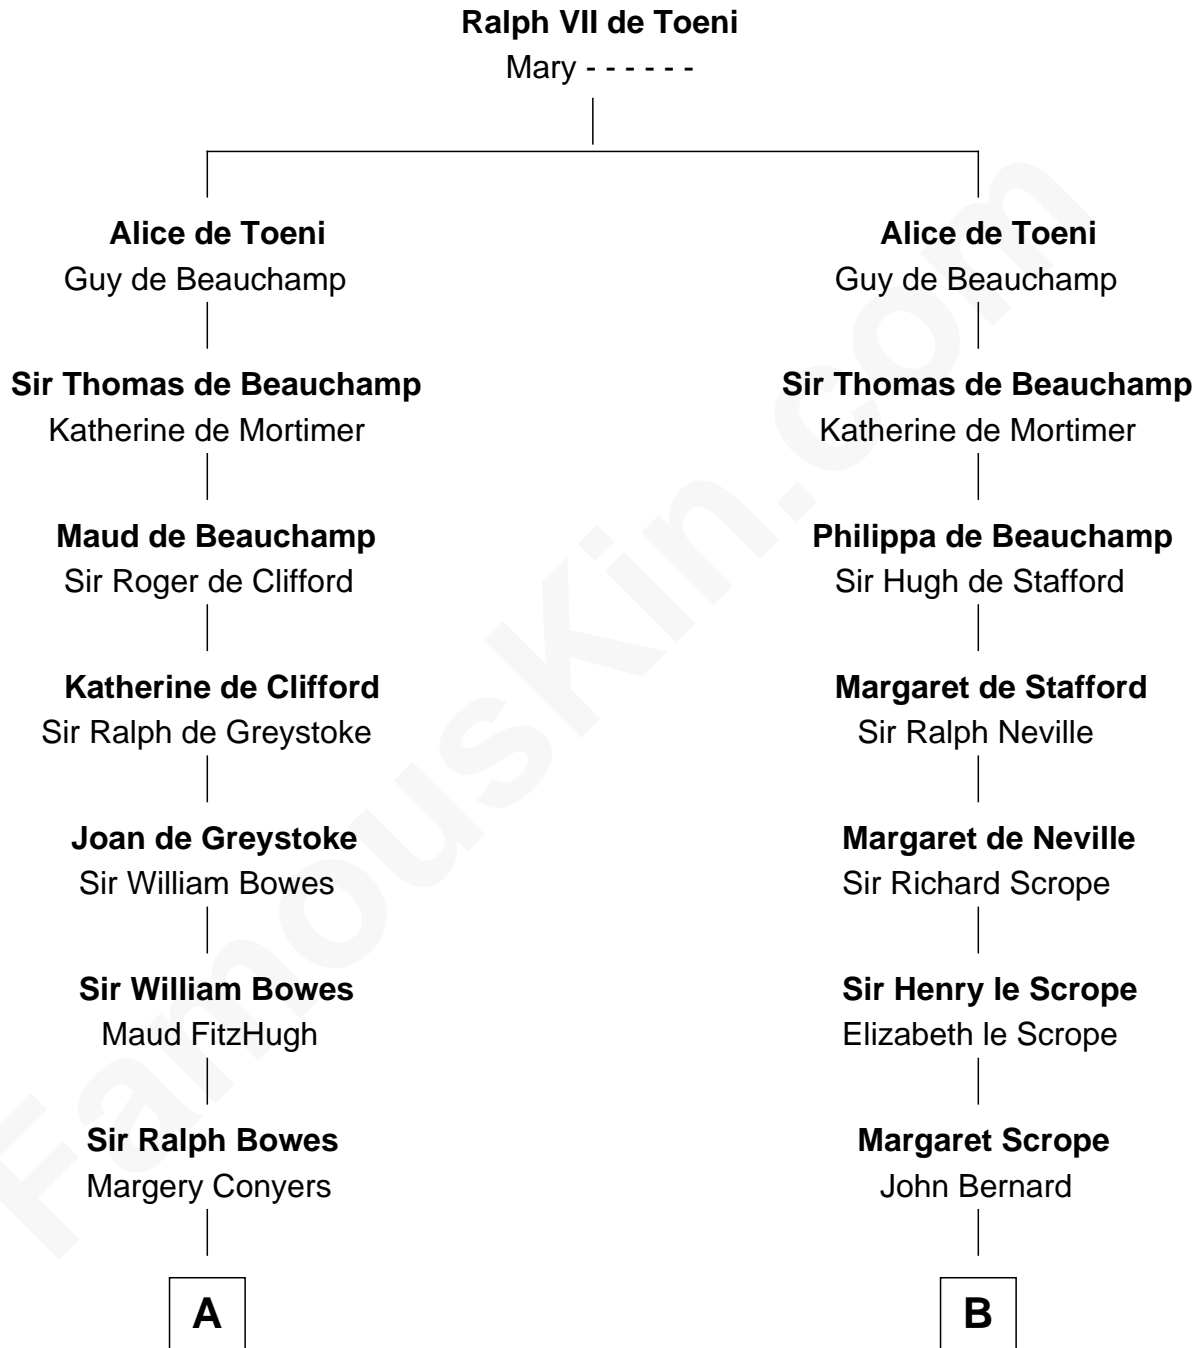

FamousKin.com

Relationship Chart of

Sandra Day O'Connor

First Female U.S. Supreme Court Justice

19th cousin 2 times removed of

Admiral Richard Byrd
Polar Explorer

C

Lettice Carlyle Cobb

Luke Day

Hollis Day

Eliza L. Flanders

Henry Clay Day

Alice Edith Hilton

Henry R. Day

Ada Mae Wilkey

Sandra Day O'Connor

U.S. Supreme Court Justice

D

Col. William Byrd

Jane Meriwether Rivers

Richard Evelyn Byrd

Eleanor Bolling Flood

Admiral Richard Byrd

Polar Explorer