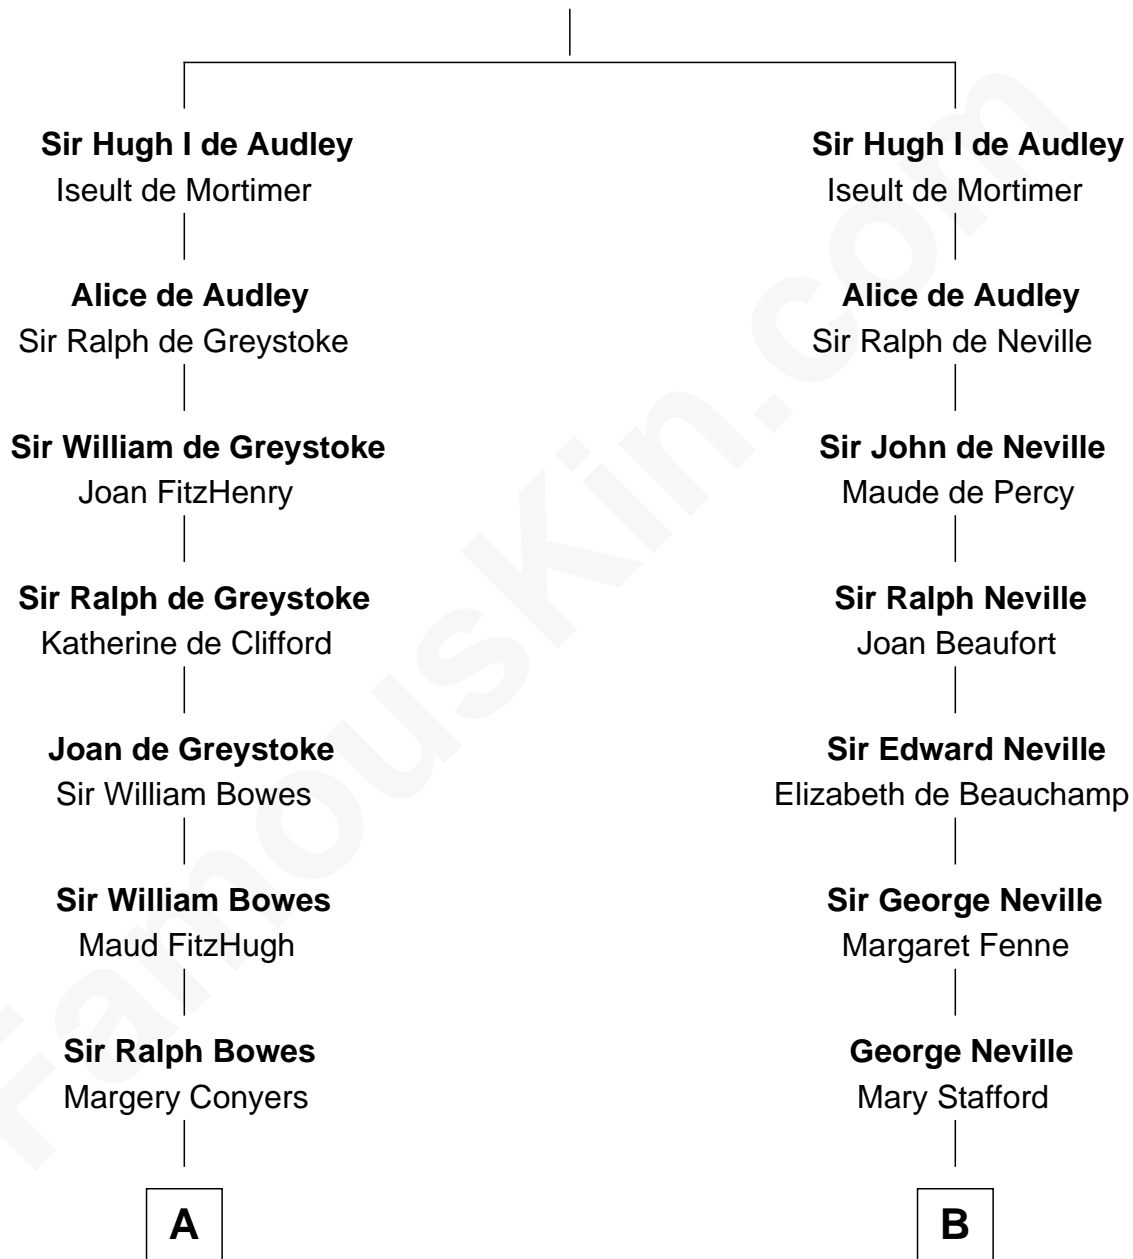

## Relationship Chart of

### Sandra Day O'Connor

First Female U.S. Supreme Court Justice

19th cousin 2 times removed of

**Admiral Richard Byrd**  
Polar Explorer

**Sir James de Audley**  
Ela Longespee

**C**

**Lettice Carlyle Cobb**

Luke Day

**Hollis Day**

Eliza L. Flanders

**Henry Clay Day**

Alice Edith Hilton

**Henry R. Day**

Ada Mae Wilkey

**Sandra Day O'Connor**

*U.S. Supreme Court Justice*

**D**

**Col. William Byrd**

Jane Meriwether Rivers

**Richard Evelyn Byrd**

Eleanor Bolling Flood

**Admiral Richard Byrd**

*Polar Explorer*