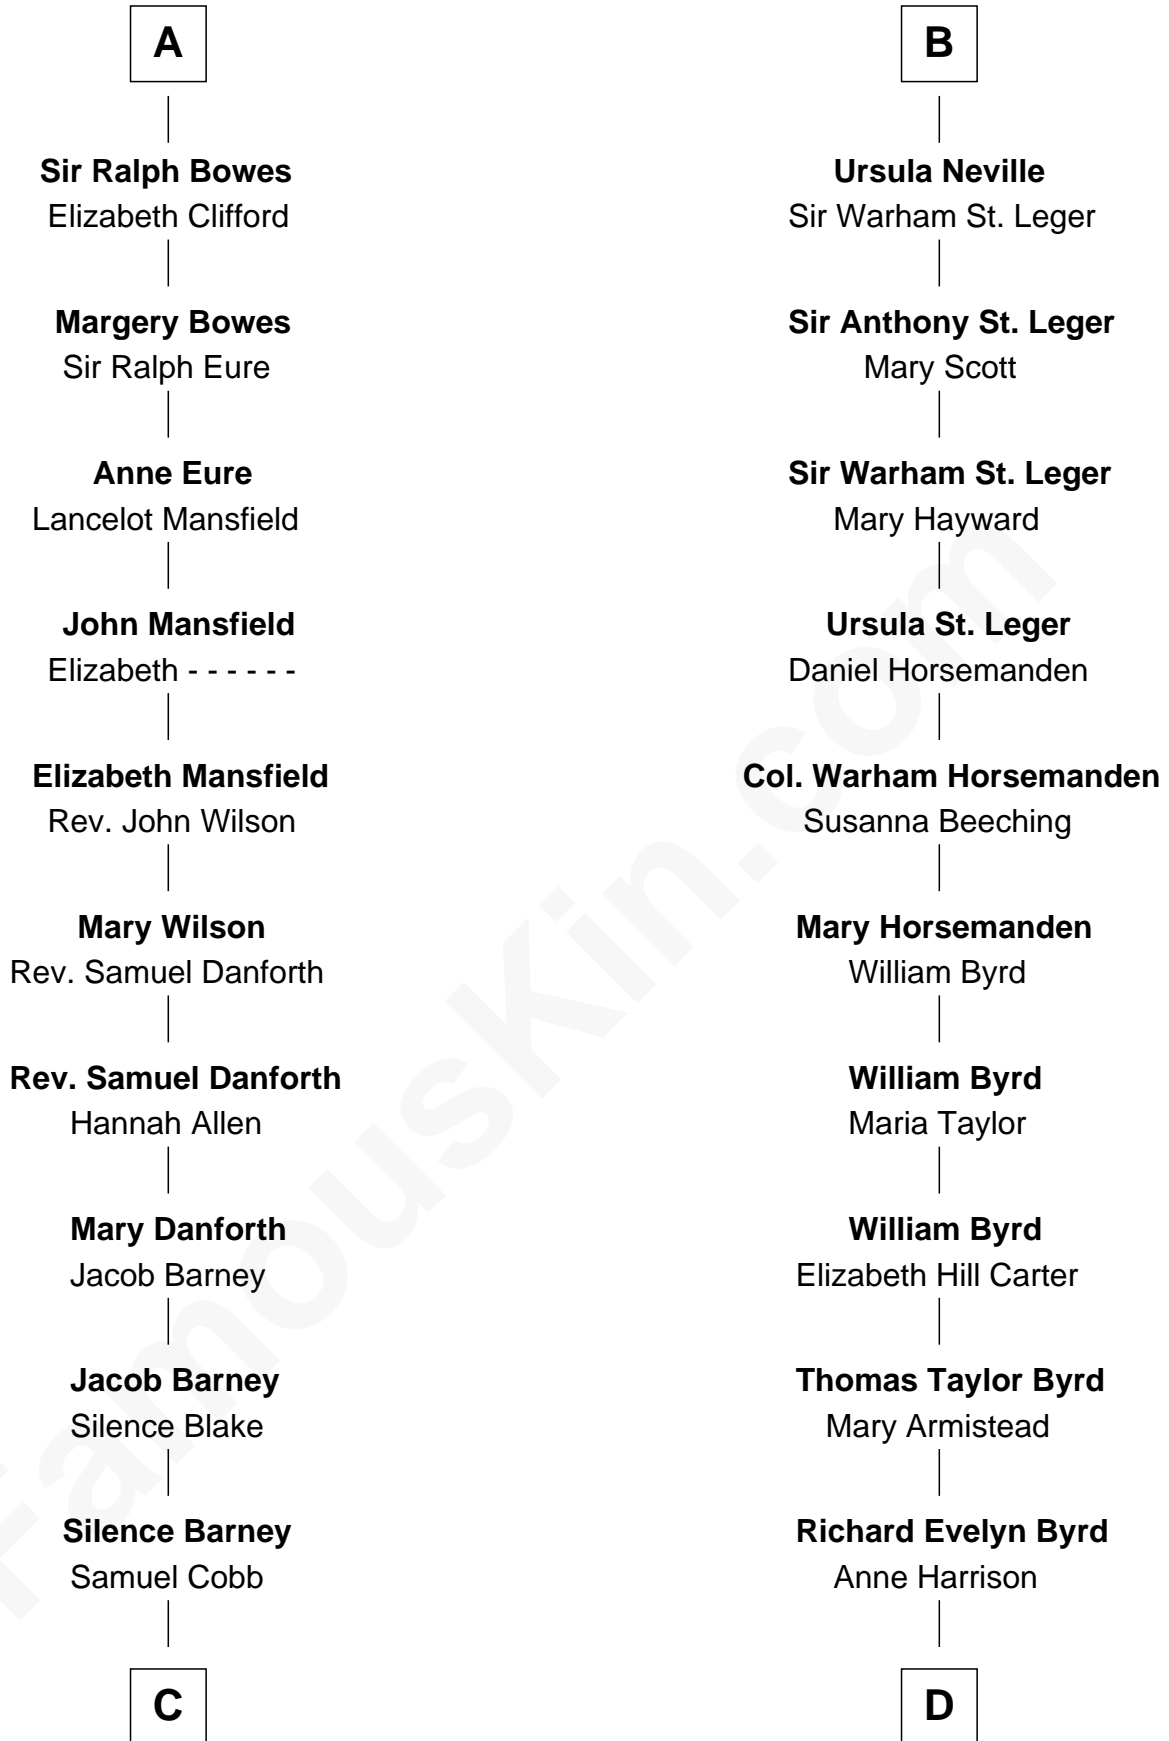

## Relationship Chart of

### Sandra Day O'Connor

First Female U.S. Supreme Court Justice

19th cousin 2 times removed of

**Admiral Richard Byrd**  
Polar Explorer

**Sir James de Audley**  
Ela Longespee

**C**

**Lettice Carlyle Cobb**

Luke Day

**Hollis Day**

Eliza L. Flanders

**Henry Clay Day**

Alice Edith Hilton

**Henry R. Day**

Ada Mae Wilkey

**Sandra Day O'Connor**

*U.S. Supreme Court Justice*

**D**

**Col. William Byrd**

Jane Meriwether Rivers

**Richard Evelyn Byrd**

Eleanor Bolling Flood

**Admiral Richard Byrd**

*Polar Explorer*