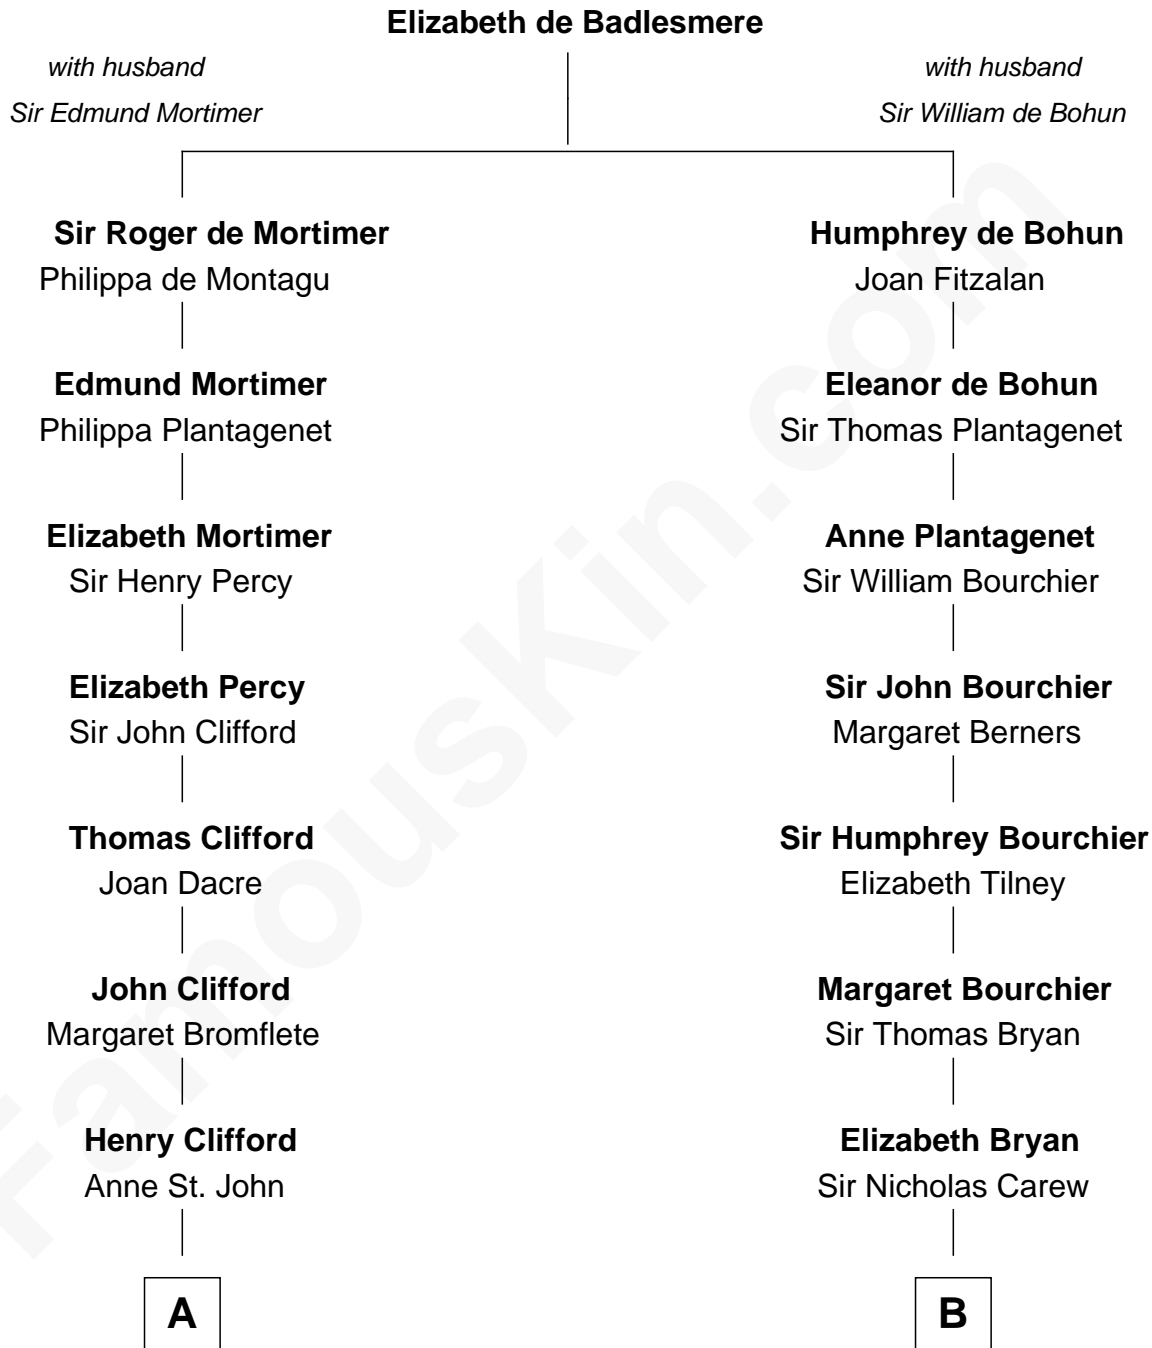

FamousKin.com

Relationship Chart of

Sandra Day O'Connor

First Female U.S. Supreme Court Justice

14th cousin 7 times removed of

Robert Treat Paine

Signer of the Declaration of Independence

C

—
Lettice Carlyle Cobb

Luke Day

—
Hollis Day

Eliza L. Flanders

—
Henry Clay Day

Alice Edith Hilton

—
Henry R. Day

Ada Mae Wilkey