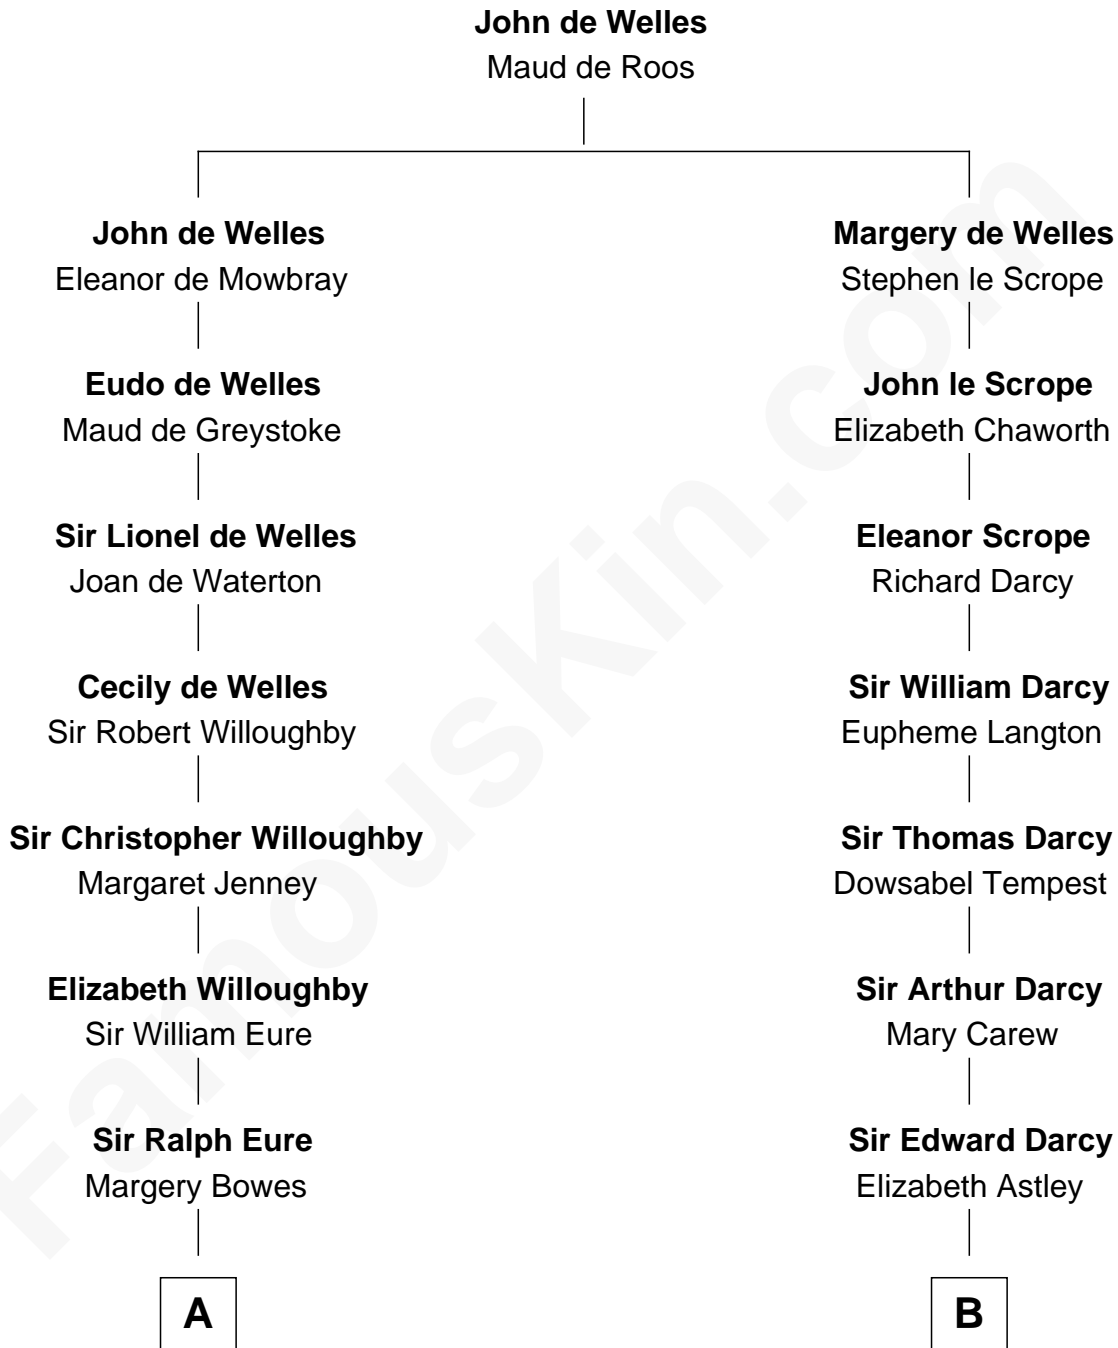

FamousKin.com

Relationship Chart of

Sandra Day O'Connor

First Female U.S. Supreme Court Justice

12th cousin 7 times removed of

Robert Treat Paine

Signer of the Declaration of Independence

C

Henry Clay Day
Alice Edith Hilton

Henry R. Day
Ada Mae Wilkey

Sandra Day O'Connor
U.S. Supreme Court Justice

FamousKin.com