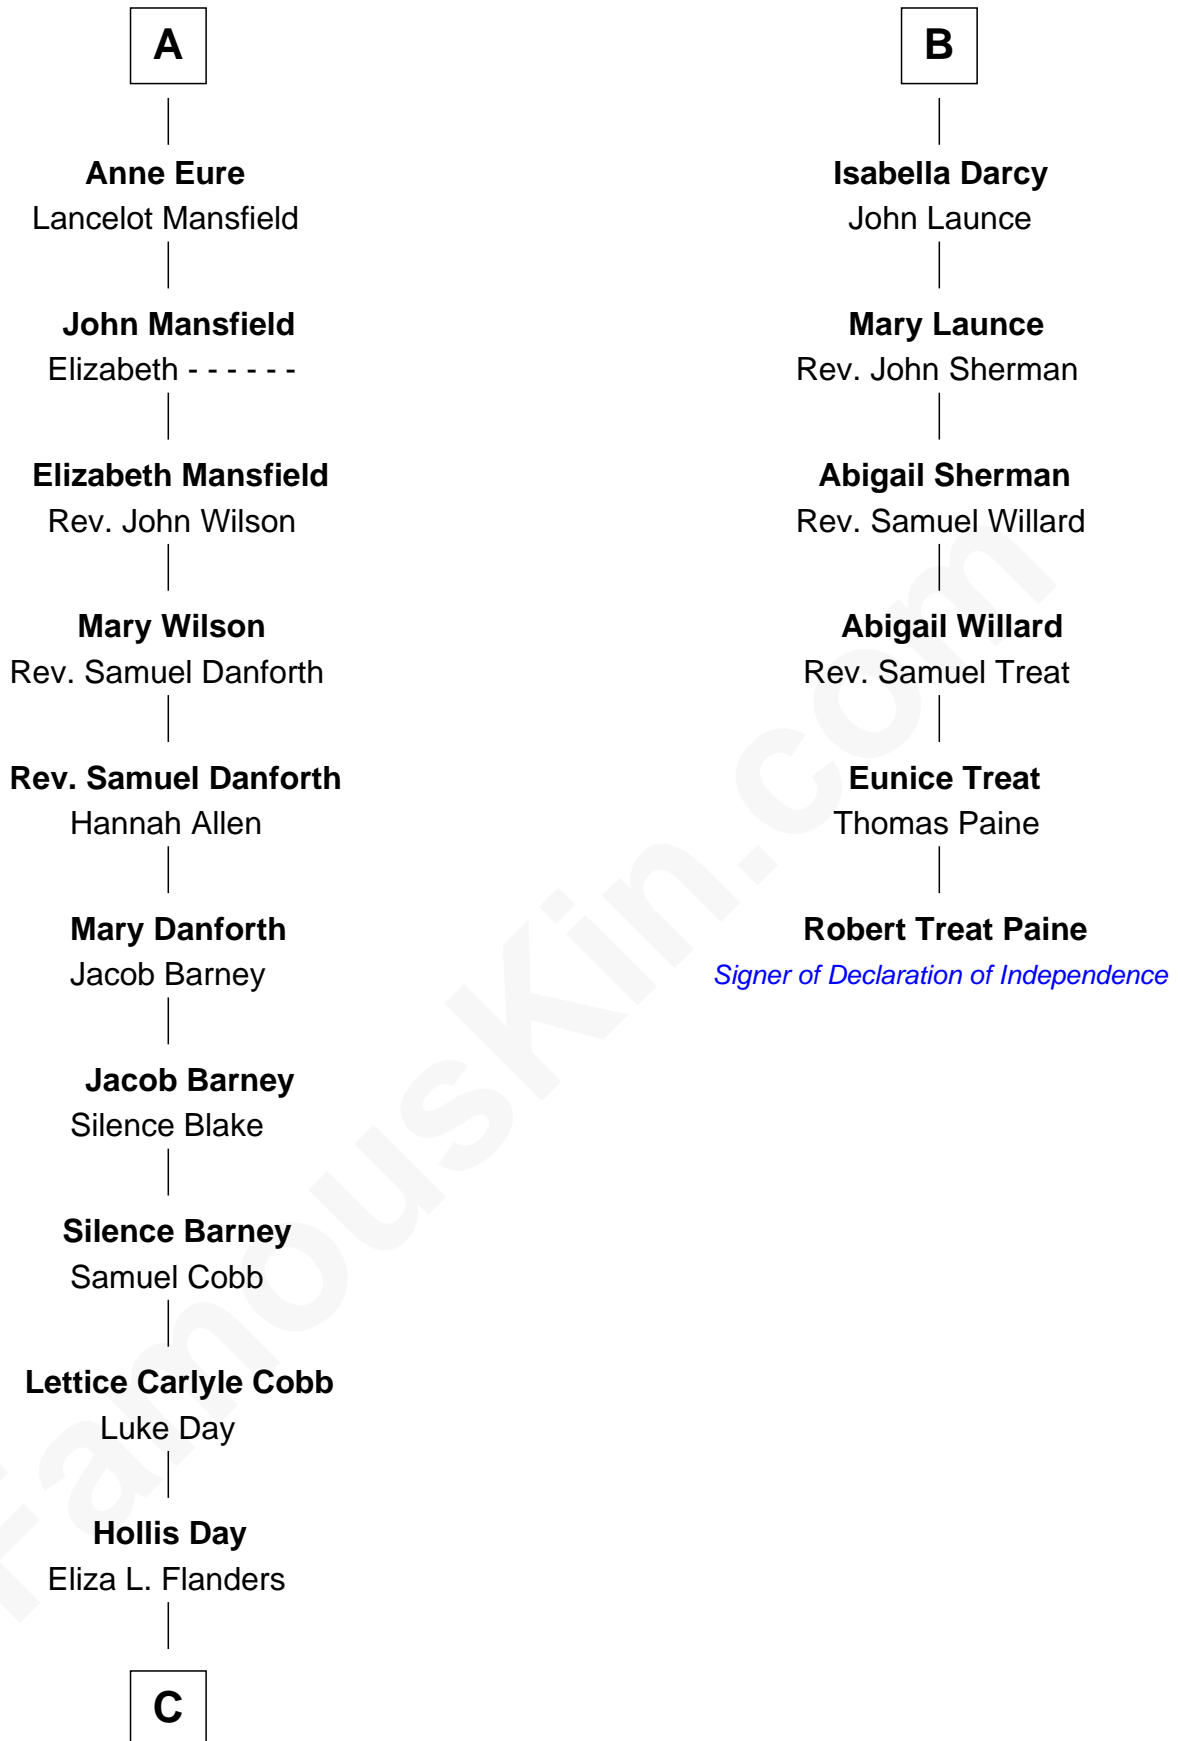

FamousKin.com

Relationship Chart of

Sandra Day O'Connor

First Female U.S. Supreme Court Justice

12th cousin 7 times removed of

Robert Treat Paine

Signer of the Declaration of Independence

C

Henry Clay Day
Alice Edith Hilton

Henry R. Day
Ada Mae Wilkey

Sandra Day O'Connor
U.S. Supreme Court Justice

FamousKin.com