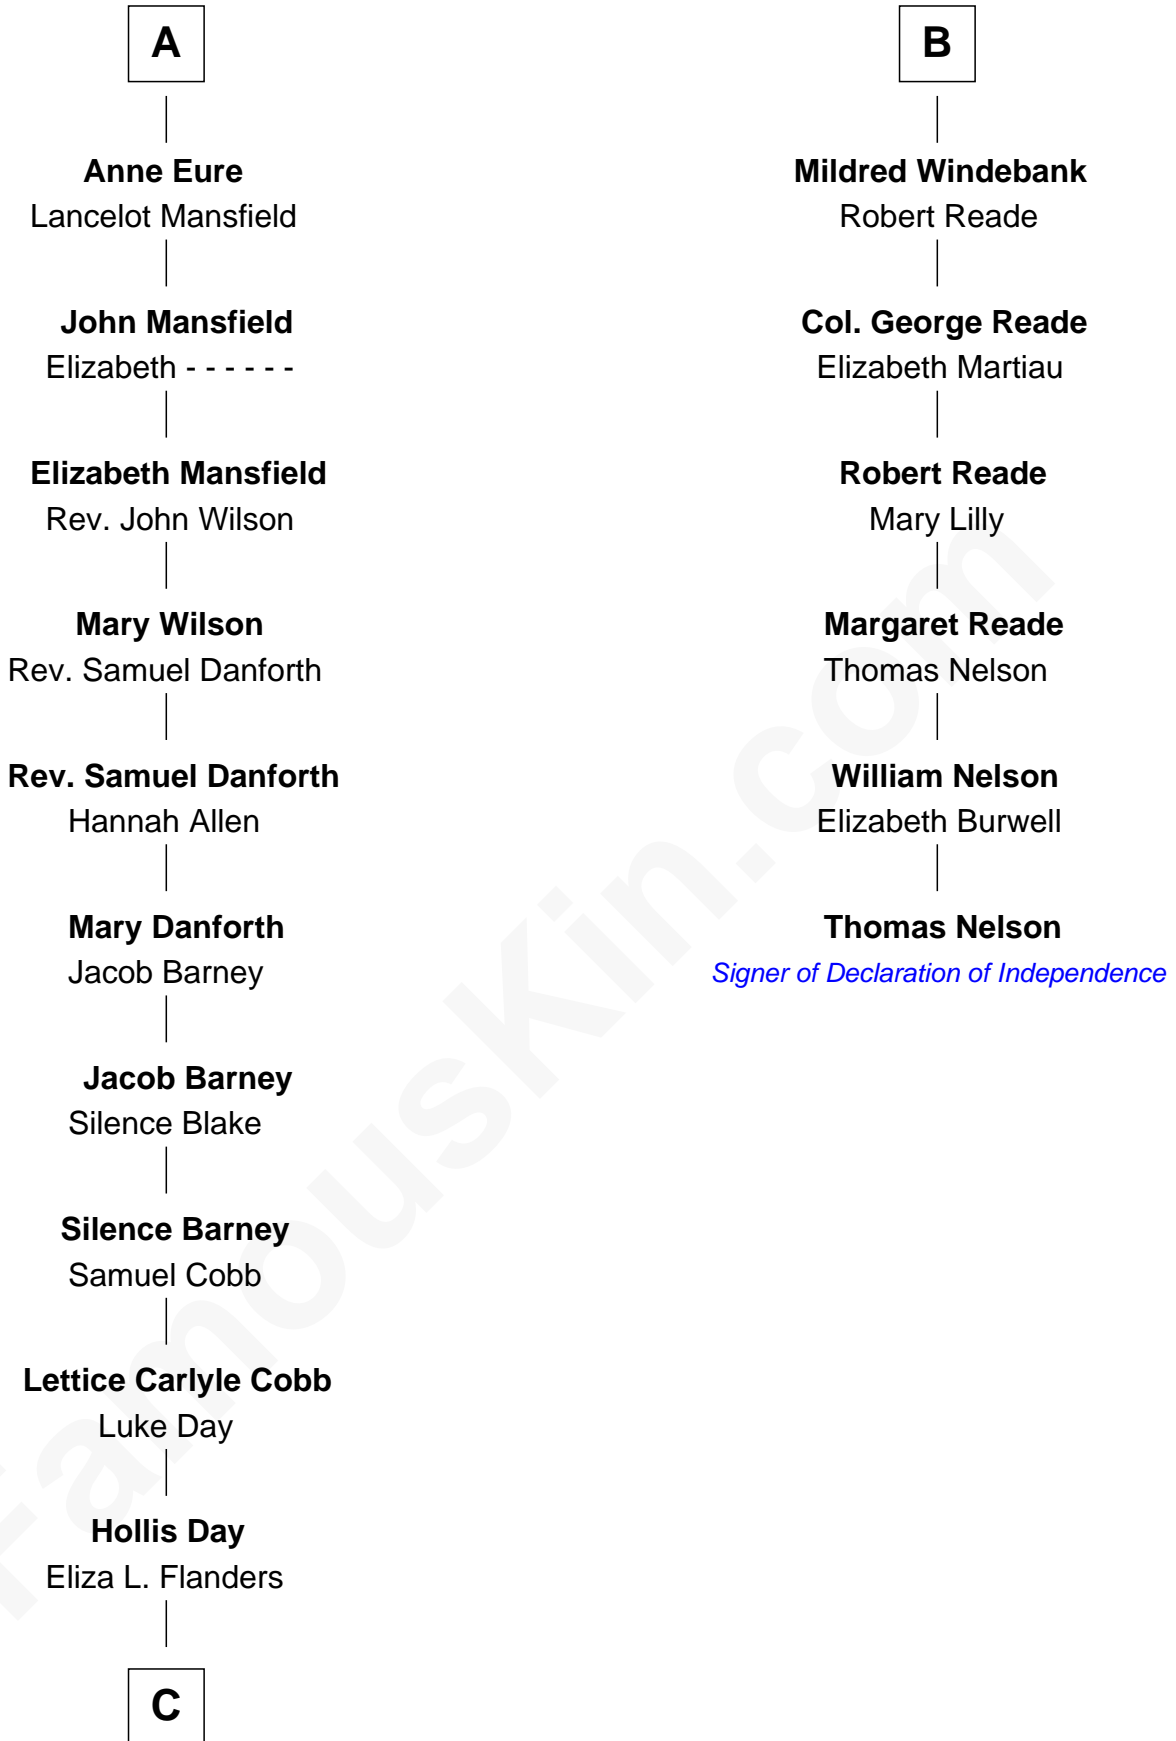

## Relationship Chart of

### Sandra Day O'Connor

*First Female U.S. Supreme Court Justice*

**12th cousin 7 times removed of**

**Thomas Nelson**

*Signer of the Declaration of Independence*

**Sir William de Aton**

Isabel de Percy

**C**