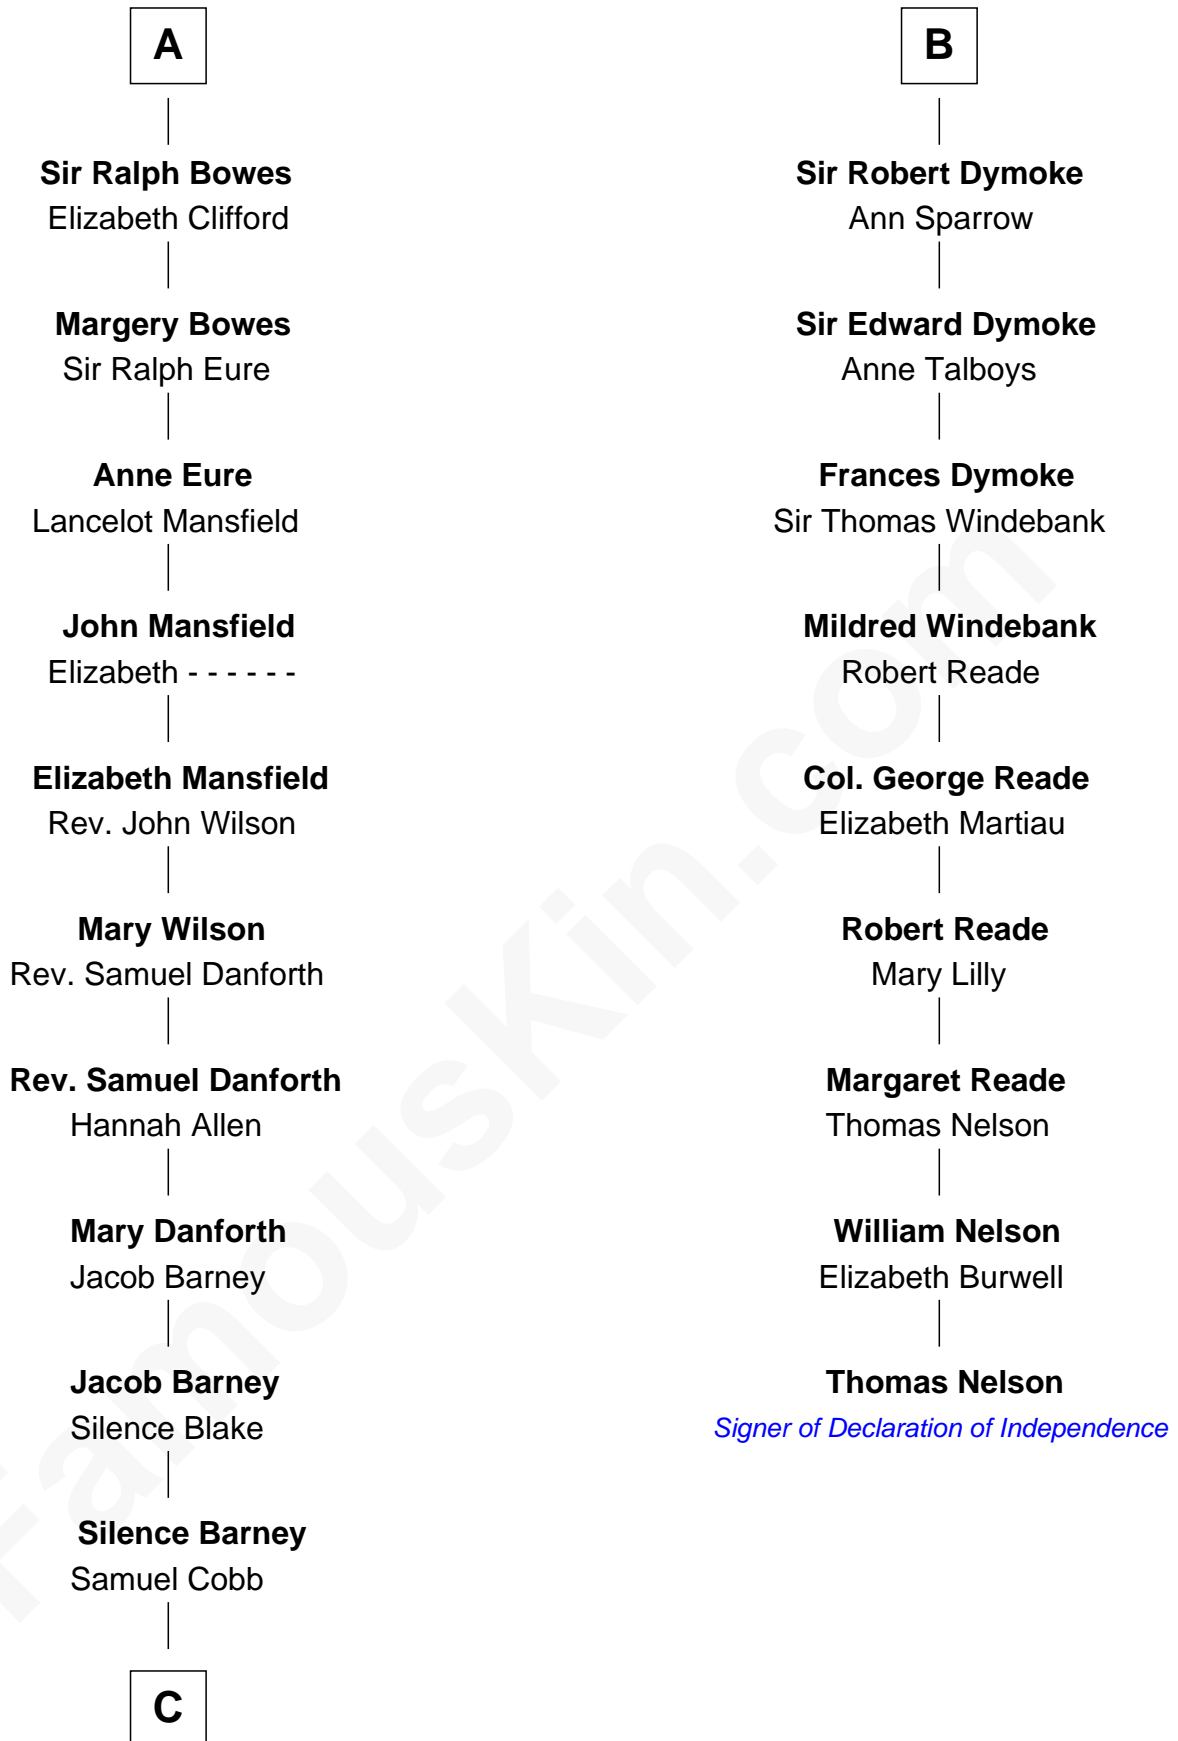

**FamousKin.com**  
**Relationship Chart of**  
**Sandra Day O'Connor**

*First Female U.S. Supreme Court Justice*

**15th cousin 6 times removed of**

**Thomas Nelson**

*Signer of the Declaration of Independence*

**Sir Edmund Mortimer**

Margaret de Fiennes

**C**

—  
**Lettice Carlyle Cobb**

Luke Day

—  
**Hollis Day**

Eliza L. Flanders

—  
**Henry Clay Day**