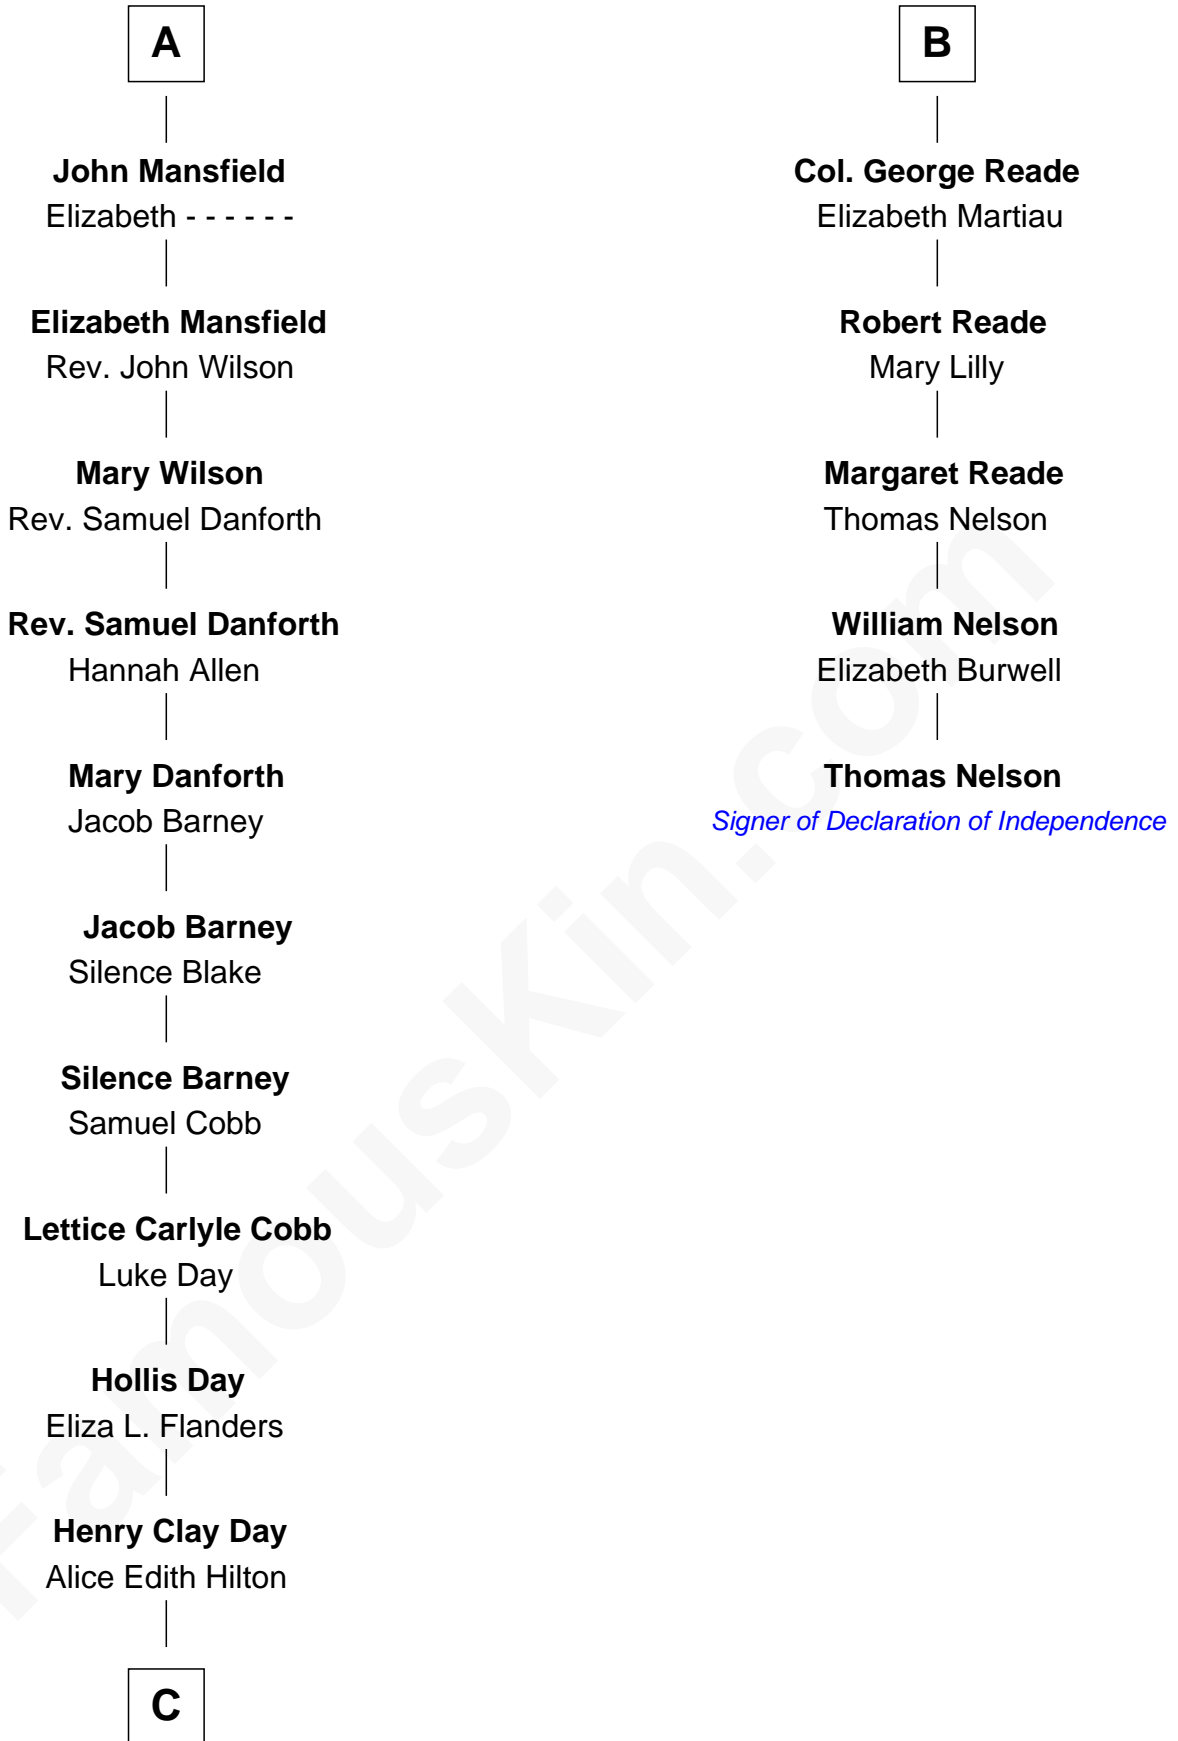

FamousKin.com

Relationship Chart of

Sandra Day O'Connor

First Female U.S. Supreme Court Justice

11th cousin 7 times removed of

Thomas Nelson

Signer of the Declaration of Independence

C

Henry R. Day
Ada Mae Wilkey

Sandra Day O'Connor
U.S. Supreme Court Justice

FamousKin.com