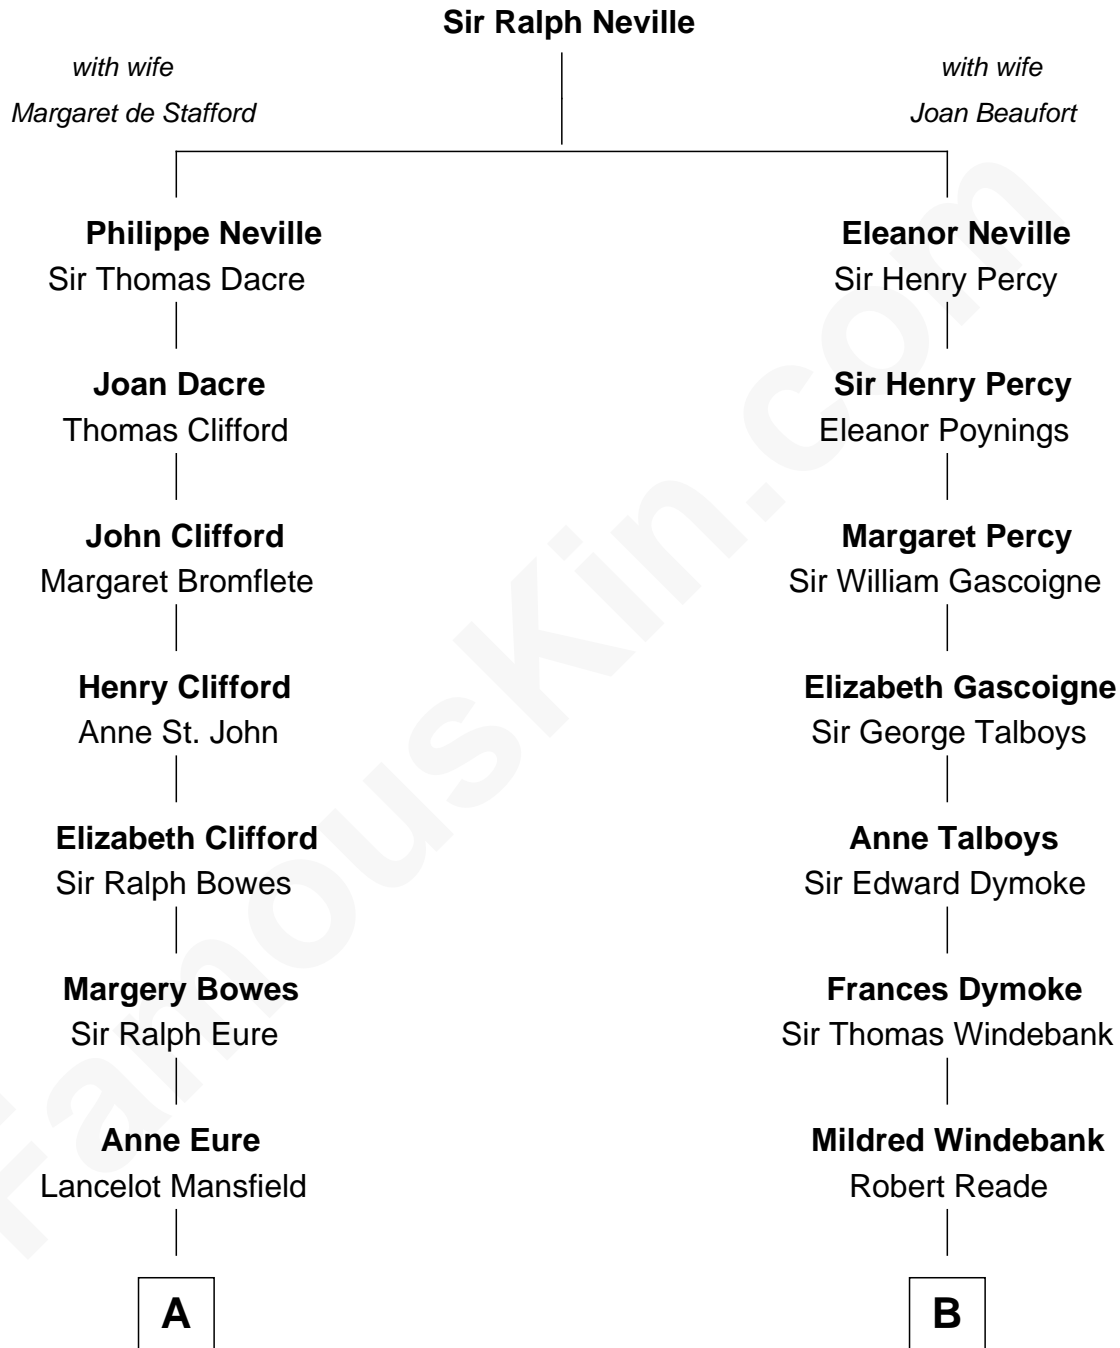

FamousKin.com

Relationship Chart of

Sandra Day O'Connor

First Female U.S. Supreme Court Justice

11th cousin 7 times removed of

Thomas Nelson

Signer of the Declaration of Independence

C

Henry R. Day
Ada Mae Wilkey

Sandra Day O'Connor
U.S. Supreme Court Justice

FamousKin.com