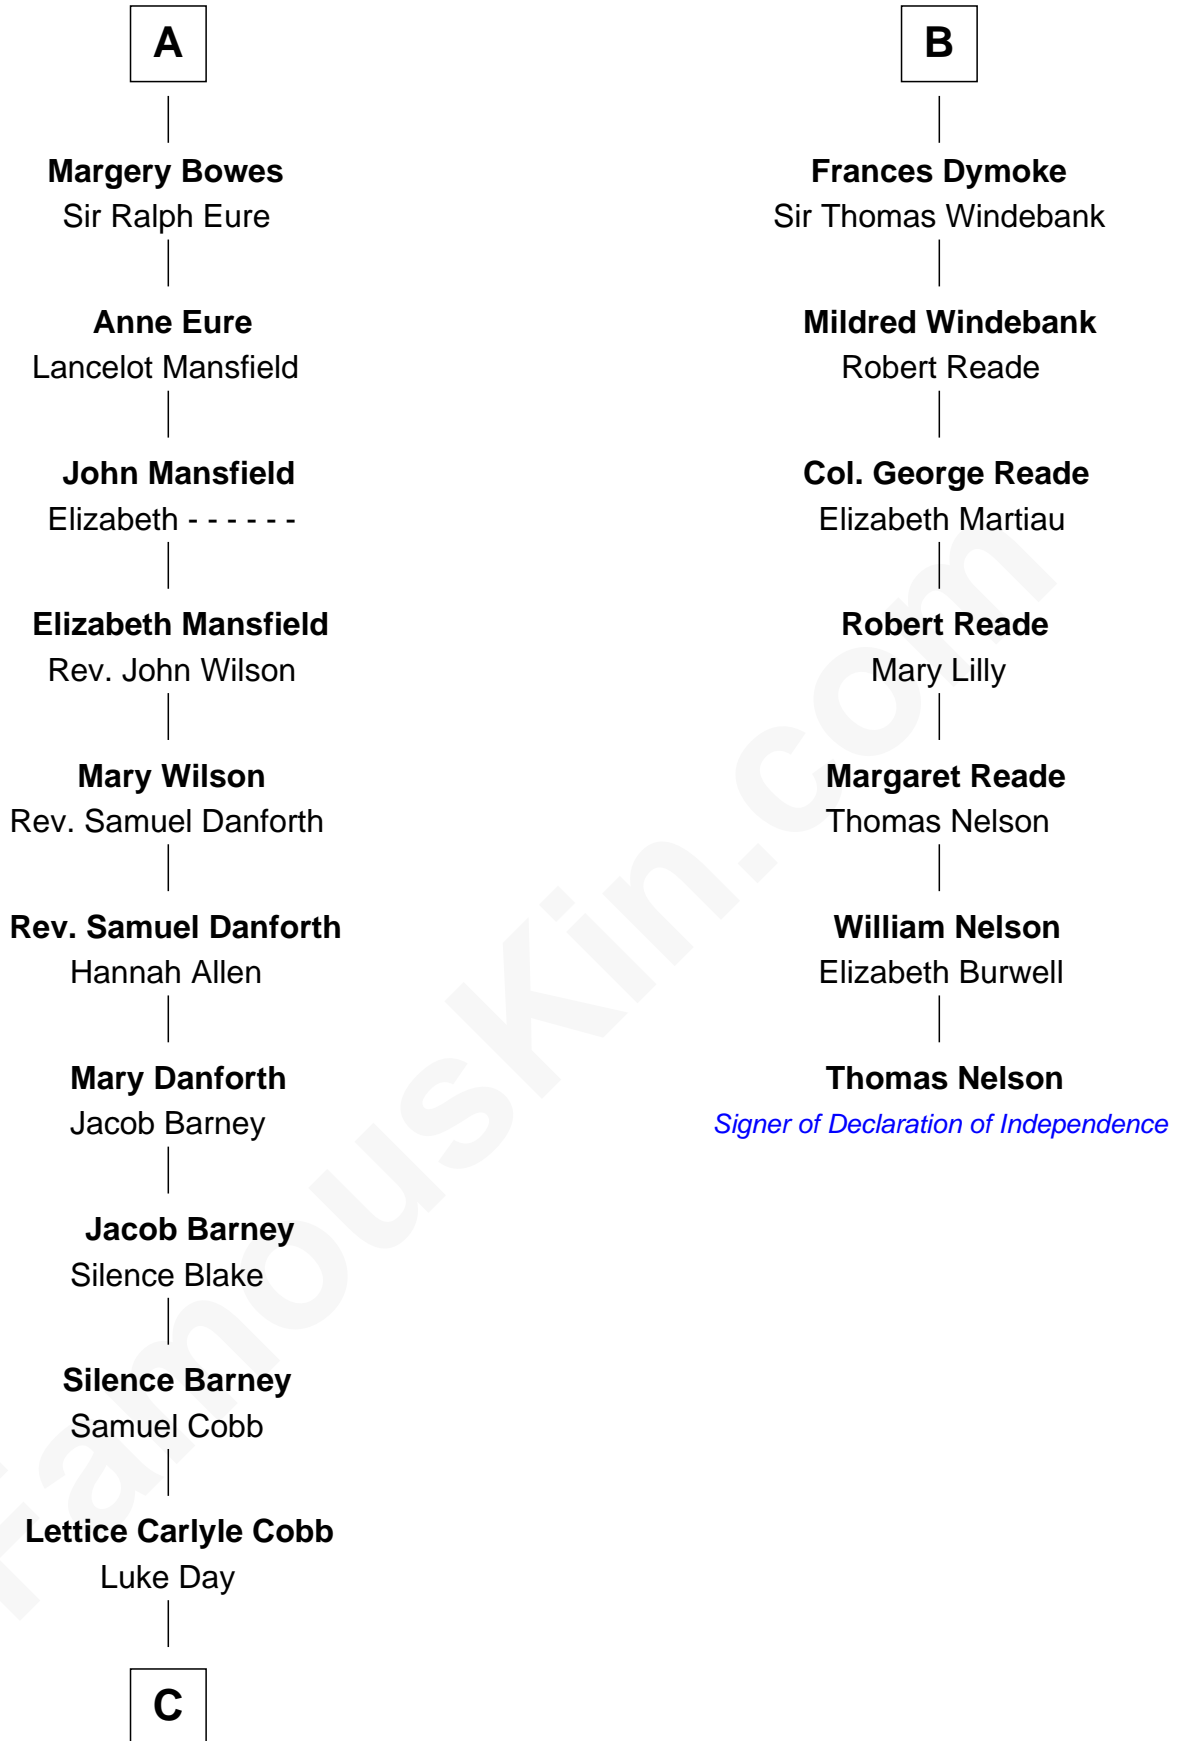

FamousKin.com

Relationship Chart of

Sandra Day O'Connor

First Female U.S. Supreme Court Justice

13th cousin 7 times removed of

Thomas Nelson

Signer of the Declaration of Independence

Sir Geoffrey le Scrope

Ivetta de Ros

C

—
Hollis Day

Eliza L. Flanders

—
Henry Clay Day

Alice Edith Hilton

—
Henry R. Day

Ada Mae Wilkey