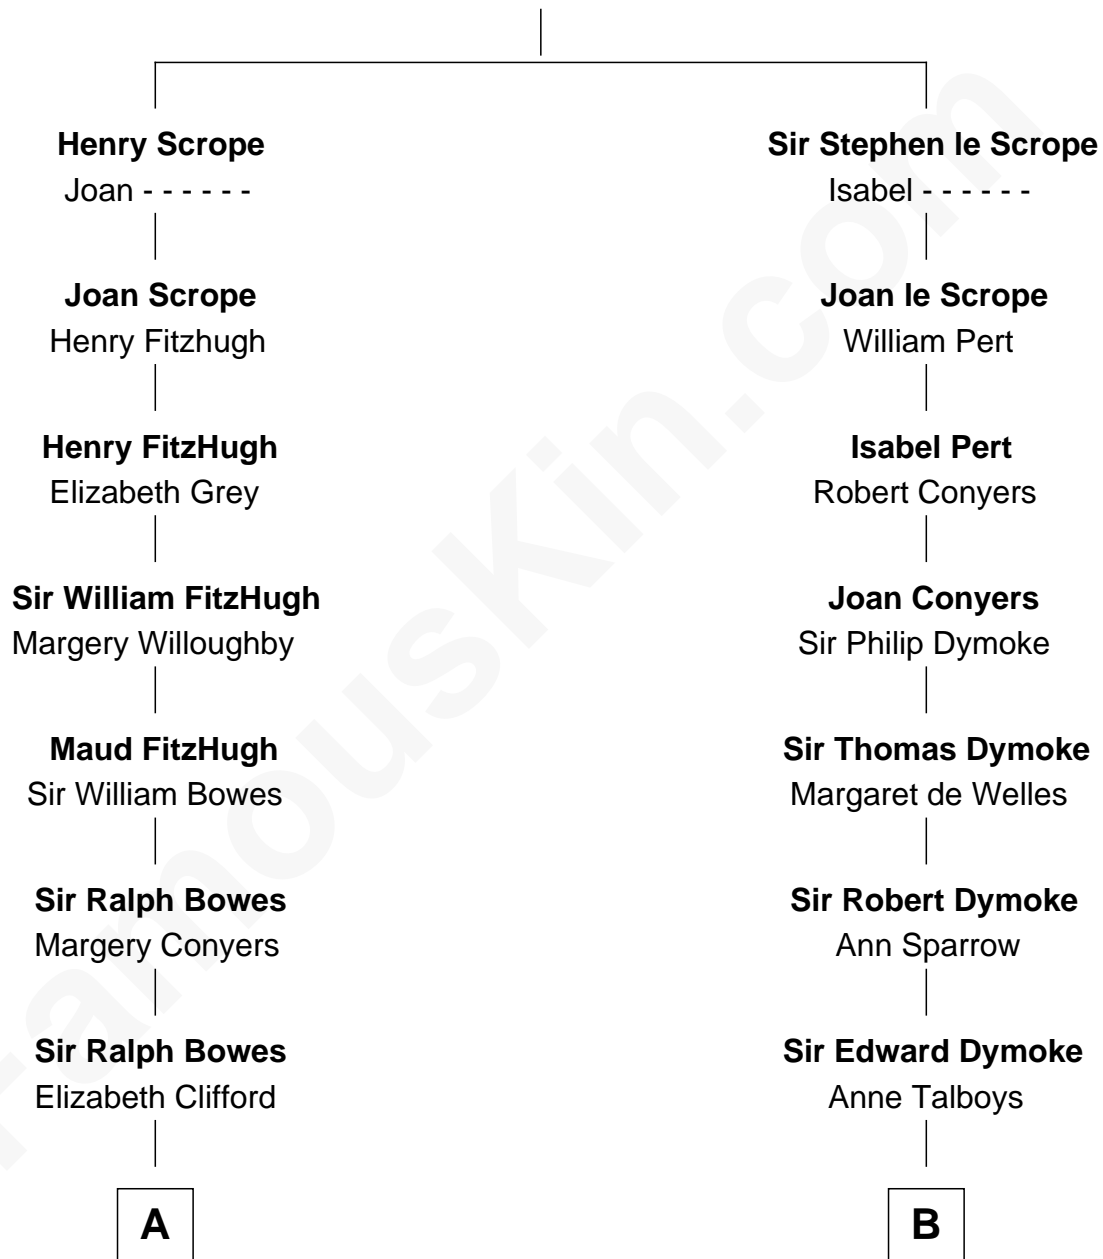

FamousKin.com

Relationship Chart of

Sandra Day O'Connor

First Female U.S. Supreme Court Justice

13th cousin 7 times removed of

Thomas Nelson

Signer of the Declaration of Independence

Sir Geoffrey le Scrope

Ivetta de Ros

C

—
Hollis Day

Eliza L. Flanders

—
Henry Clay Day

Alice Edith Hilton

—
Henry R. Day

Ada Mae Wilkey