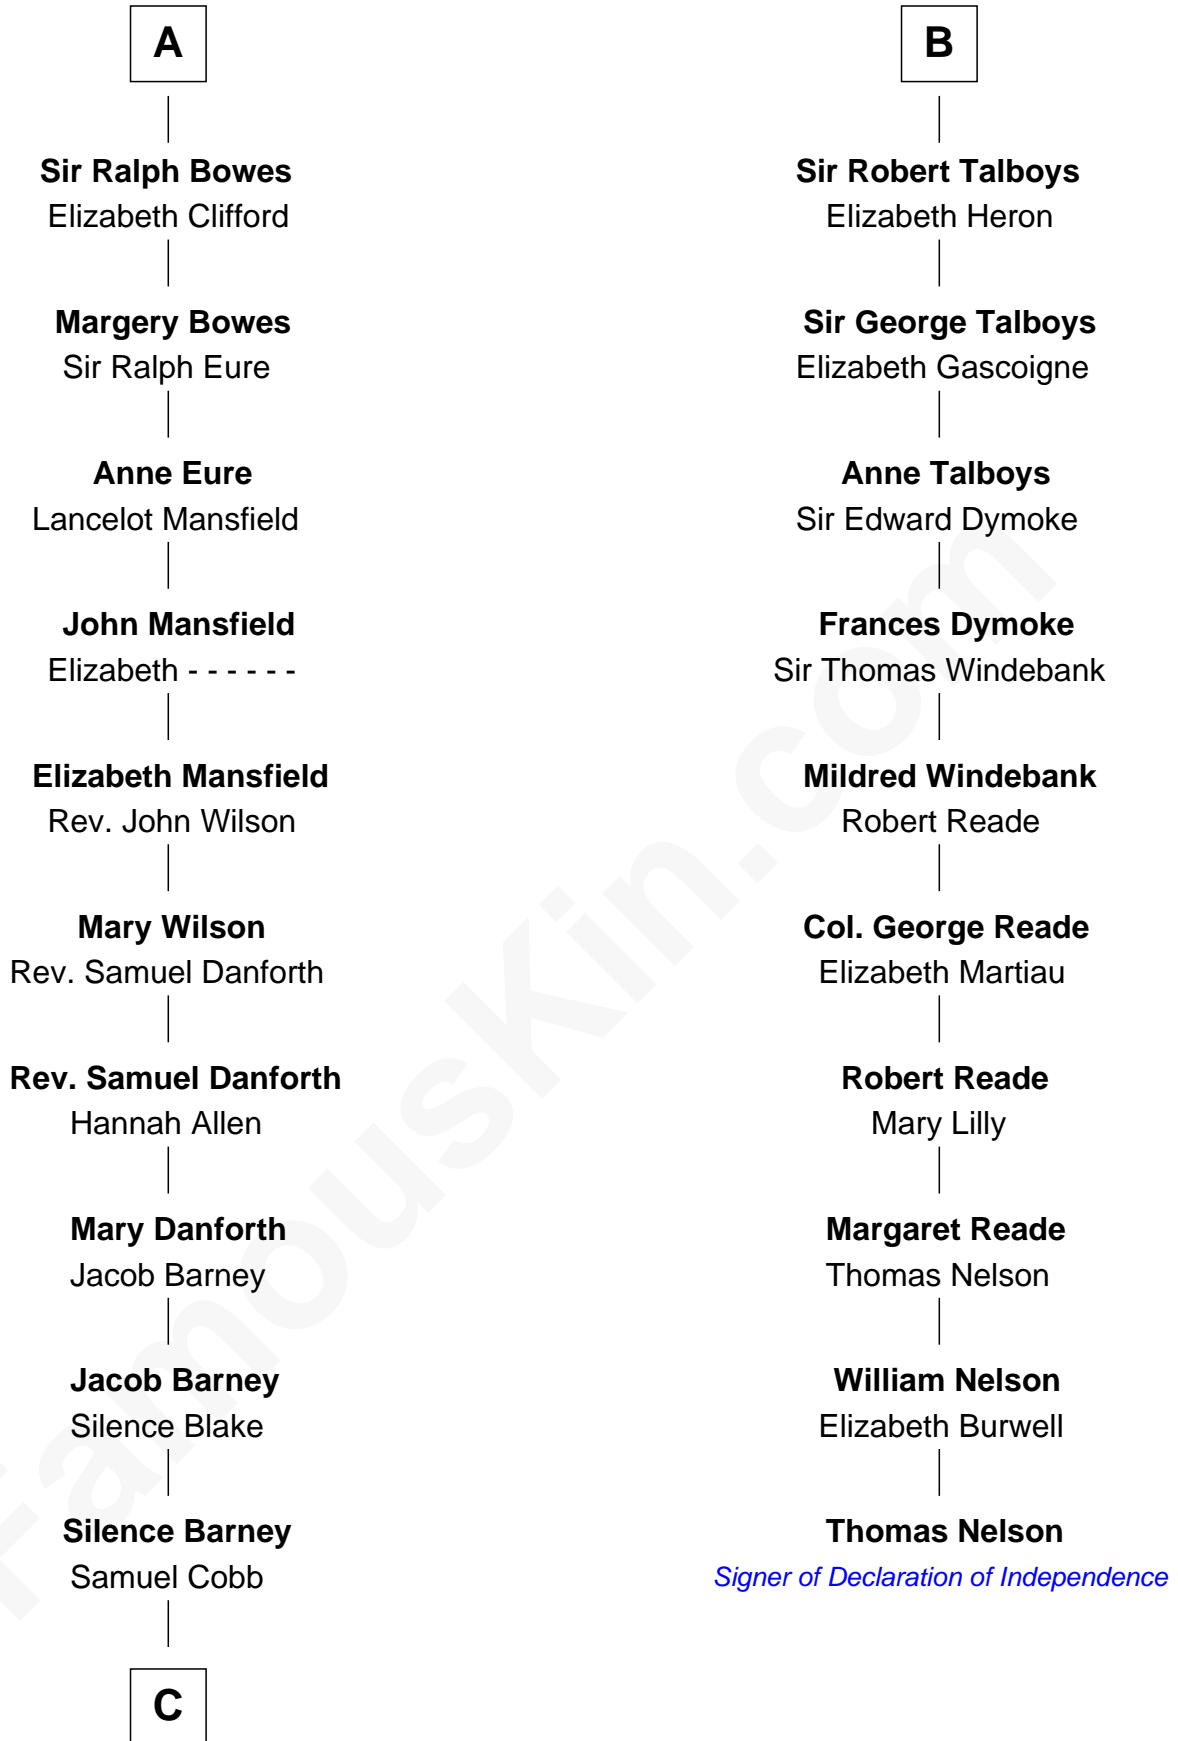

FamousKin.com

Relationship Chart of

Sandra Day O'Connor

First Female U.S. Supreme Court Justice

16th cousin 5 times removed of

Thomas Nelson

Signer of the Declaration of Independence

C

—
Lettice Carlyle Cobb

Luke Day

—
Hollis Day

Eliza L. Flanders

—
Henry Clay Day

Alice Edith Hilton

—
Henry R. Day

Ada Mae Wilkey