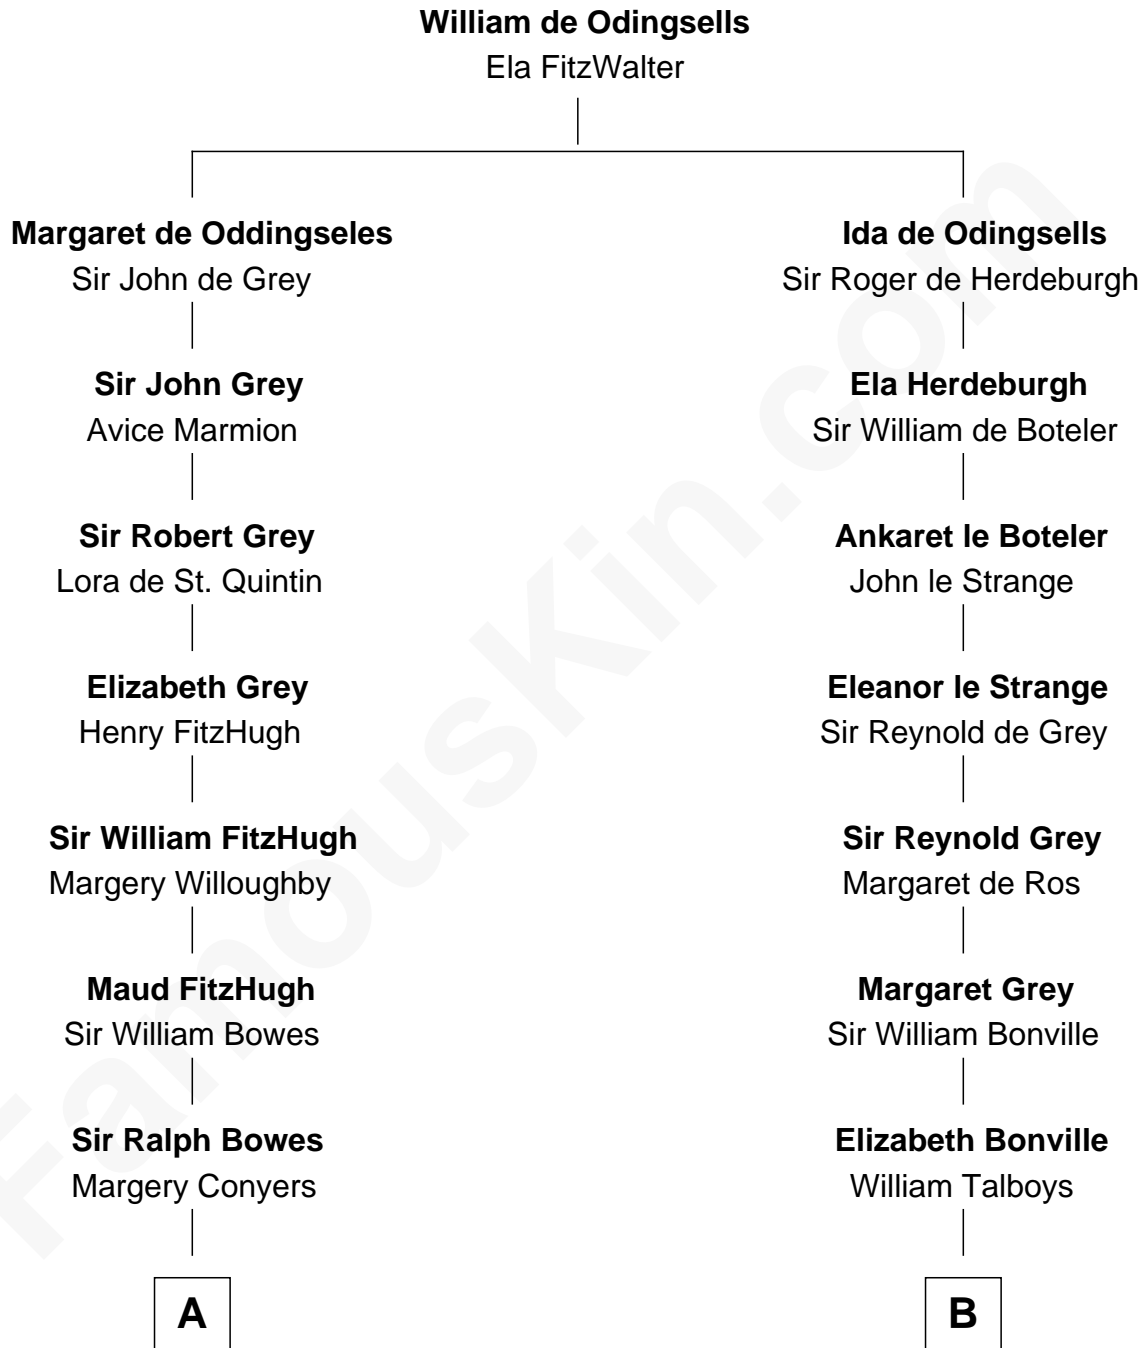

FamousKin.com

Relationship Chart of

Sandra Day O'Connor

First Female U.S. Supreme Court Justice

16th cousin 5 times removed of

Thomas Nelson

Signer of the Declaration of Independence

C

—
Lettice Carlyle Cobb

Luke Day

—
Hollis Day

Eliza L. Flanders

—
Henry Clay Day

Alice Edith Hilton

—
Henry R. Day

Ada Mae Wilkey