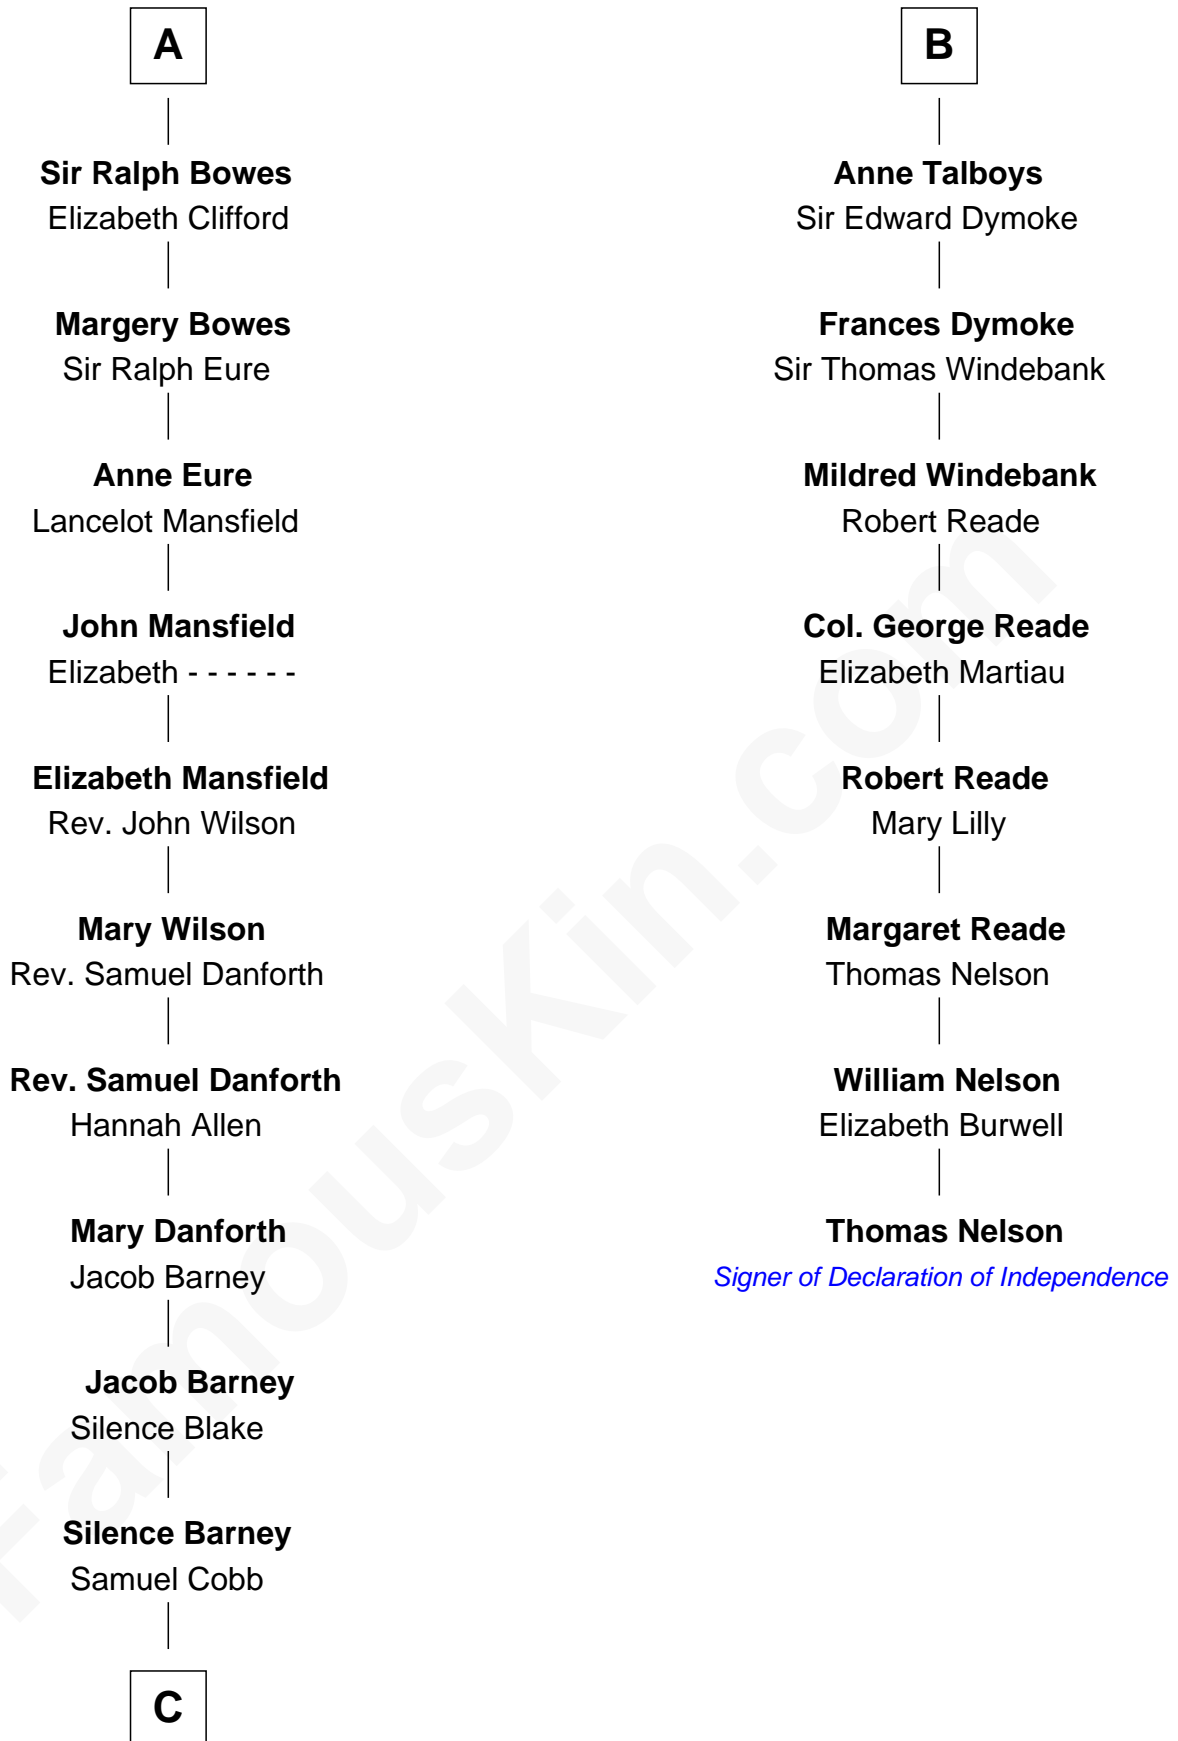

FamousKin.com

Relationship Chart of

Sandra Day O'Connor

First Female U.S. Supreme Court Justice

14th cousin 7 times removed of

Thomas Nelson

Signer of the Declaration of Independence

C

—
Lettice Carlyle Cobb

Luke Day

—
Hollis Day

Eliza L. Flanders

—
Henry Clay Day

Alice Edith Hilton

—
Henry R. Day

Ada Mae Wilkey