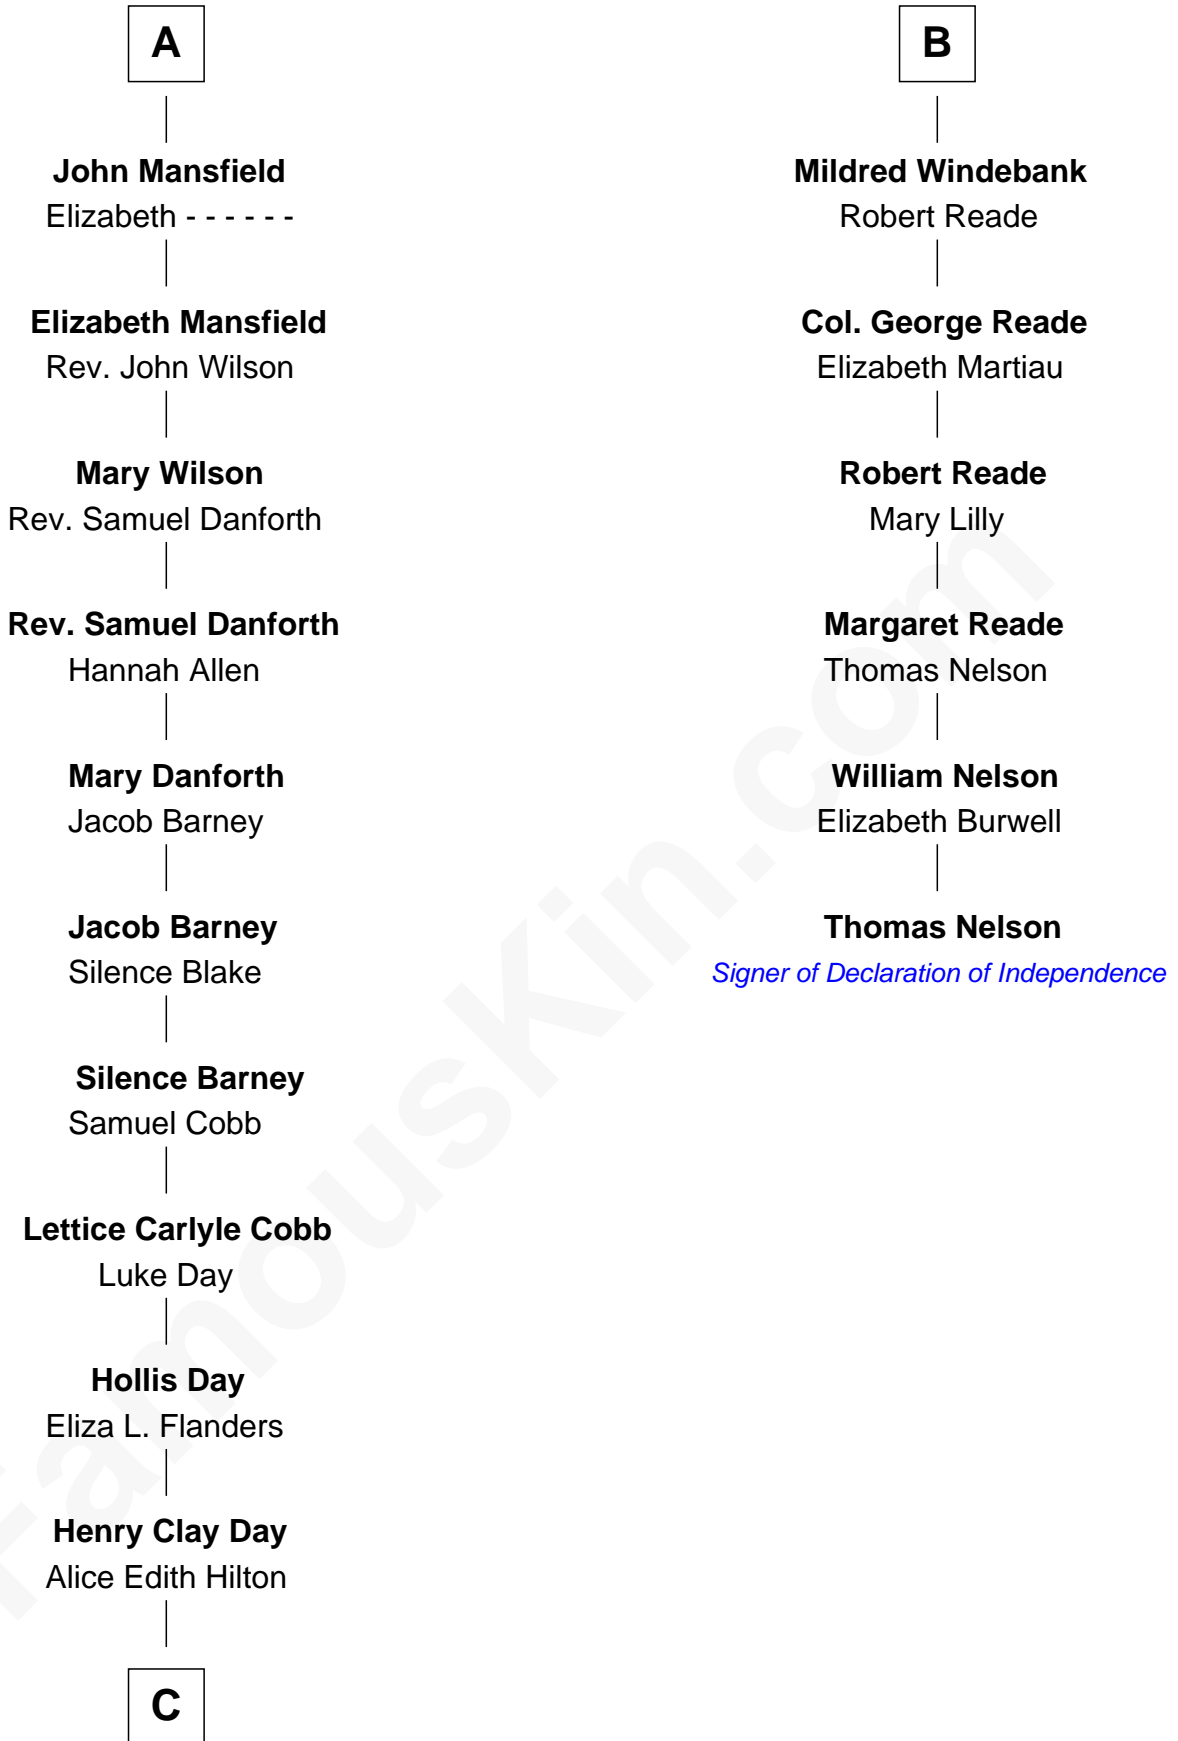

FamousKin.com

Relationship Chart of

Sandra Day O'Connor

First Female U.S. Supreme Court Justice

12th cousin 6 times removed of

Thomas Nelson

Signer of the Declaration of Independence

C