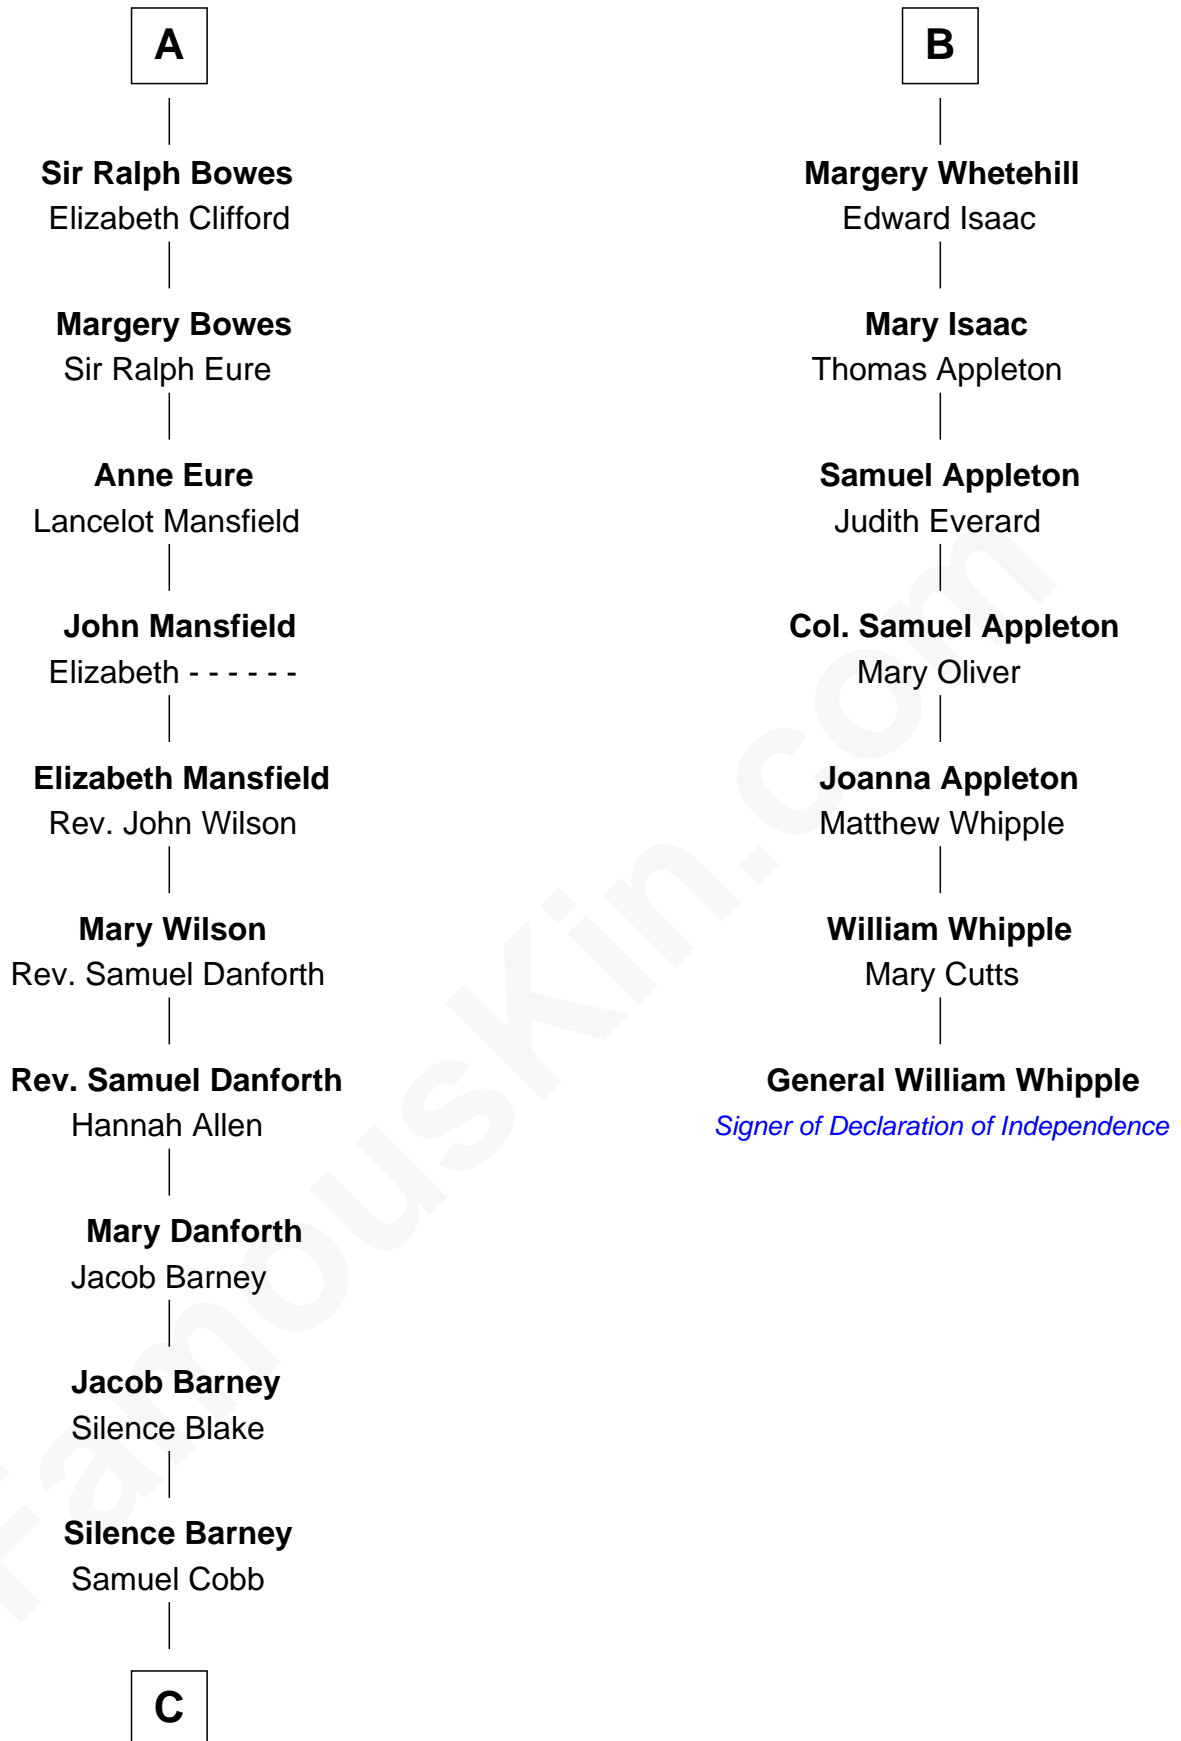

FamousKin.com

Relationship Chart of

Sandra Day O'Connor

First Female U.S. Supreme Court Justice

13th cousin 8 times removed of

General William Whipple

Signer of the Declaration of Independence

C

—
Lettice Carlyle Cobb

Luke Day

—
Hollis Day

Eliza L. Flanders

—
Henry Clay Day

Alice Edith Hilton

—
Henry R. Day

Ada Mae Wilkey