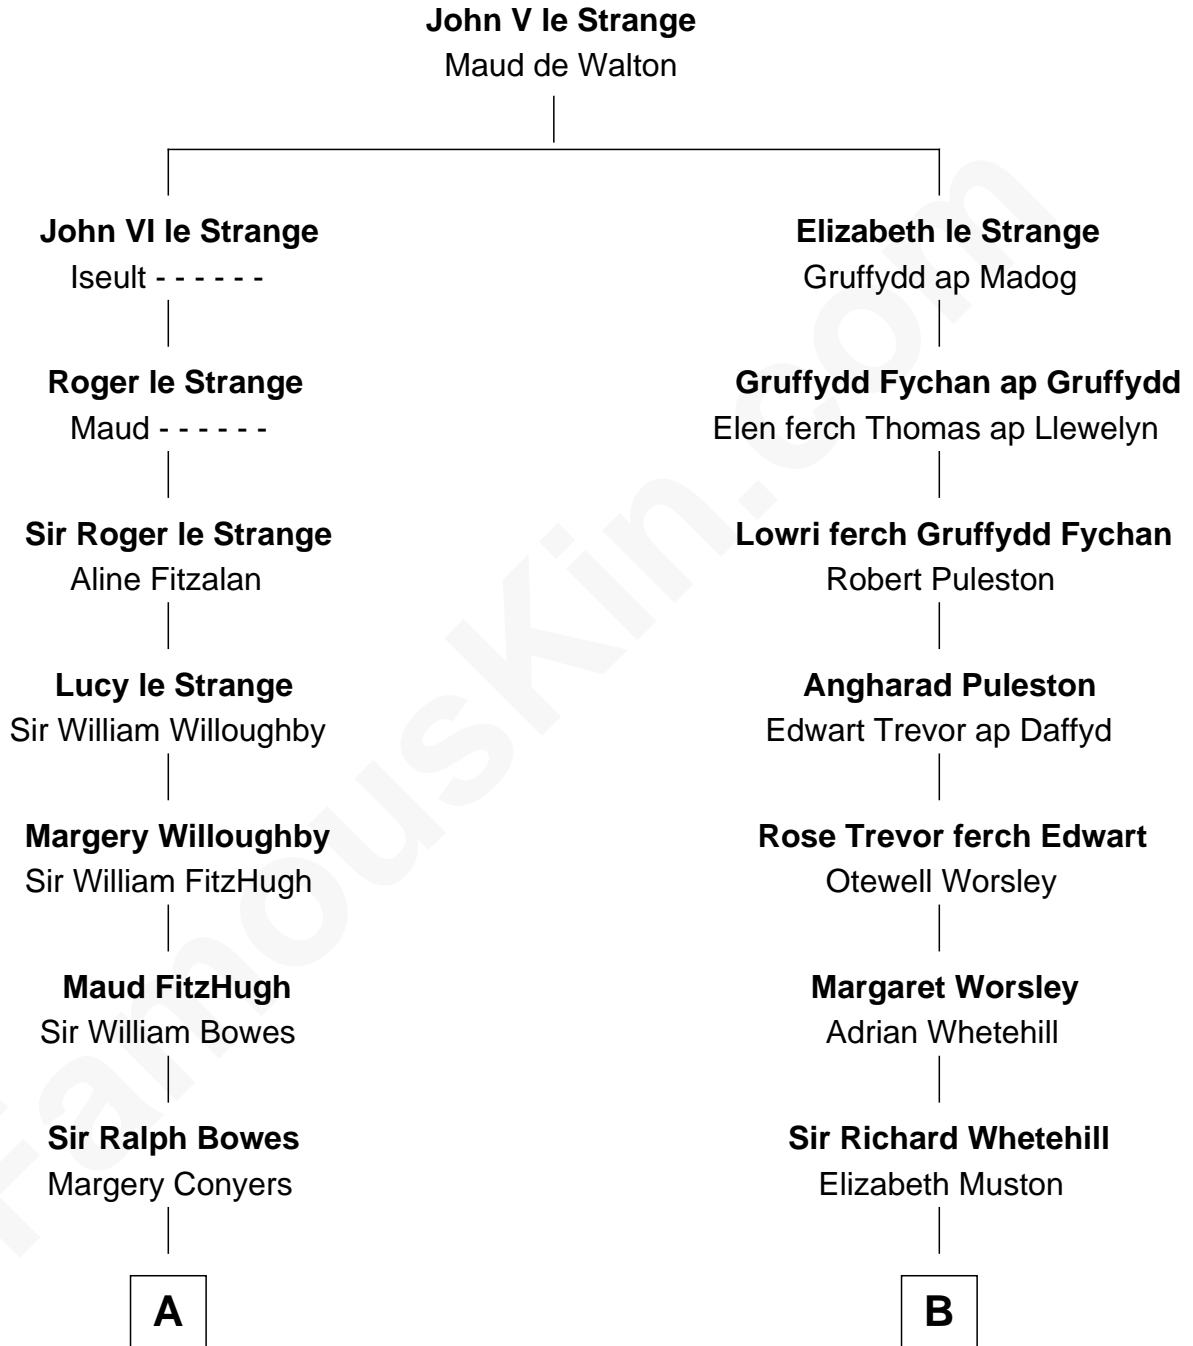

FamousKin.com

Relationship Chart of

Sandra Day O'Connor

First Female U.S. Supreme Court Justice

13th cousin 8 times removed of

General William Whipple

Signer of the Declaration of Independence

C

—
Lettice Carlyle Cobb

Luke Day

—
Hollis Day

Eliza L. Flanders

—
Henry Clay Day

Alice Edith Hilton

—
Henry R. Day

Ada Mae Wilkey