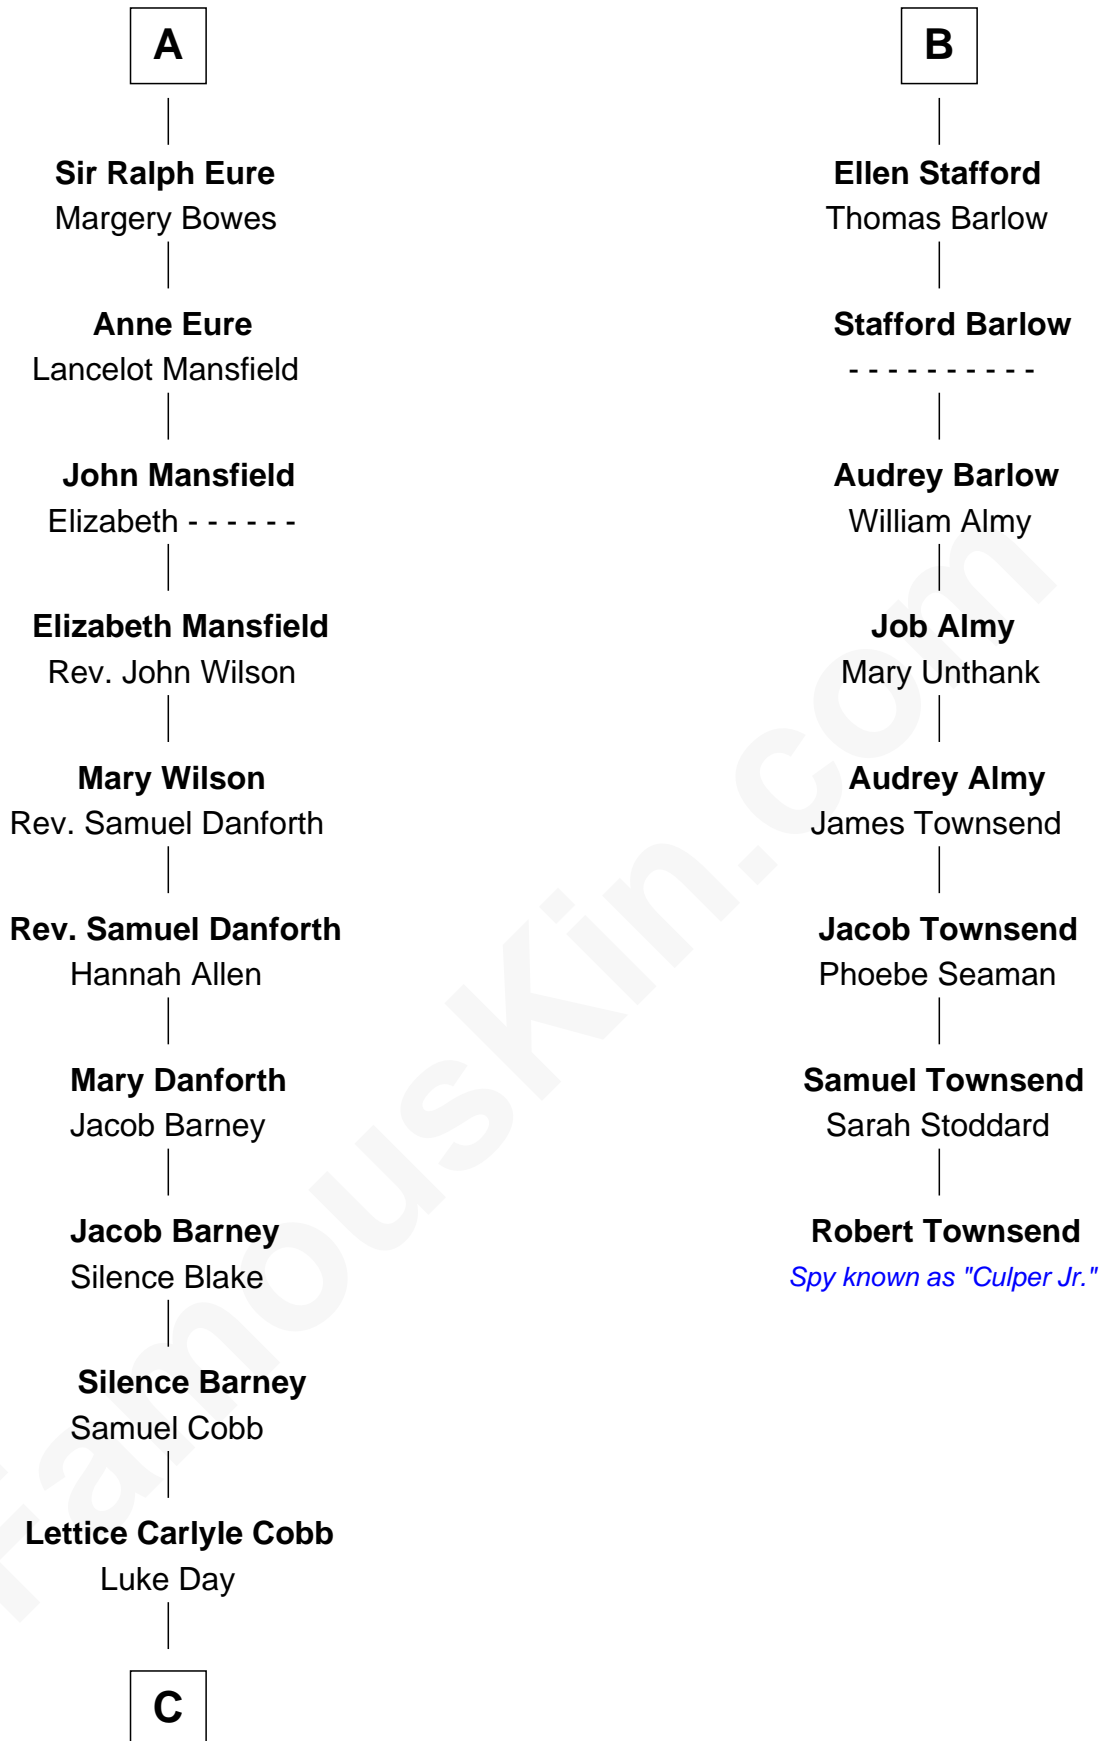

FamousKin.com
Relationship Chart of
Sandra Day O'Connor

First Female U.S. Supreme Court Justice

14th cousin 6 times removed of

Robert Townsend

Member of the Culper Spy Ring during the American Revolution

C

—
Hollis Day

Eliza L. Flanders

—
Henry Clay Day

Alice Edith Hilton

—
Henry R. Day

Ada Mae Wilkey

—
Sandra Day O'Connor

U.S. Supreme Court Justice