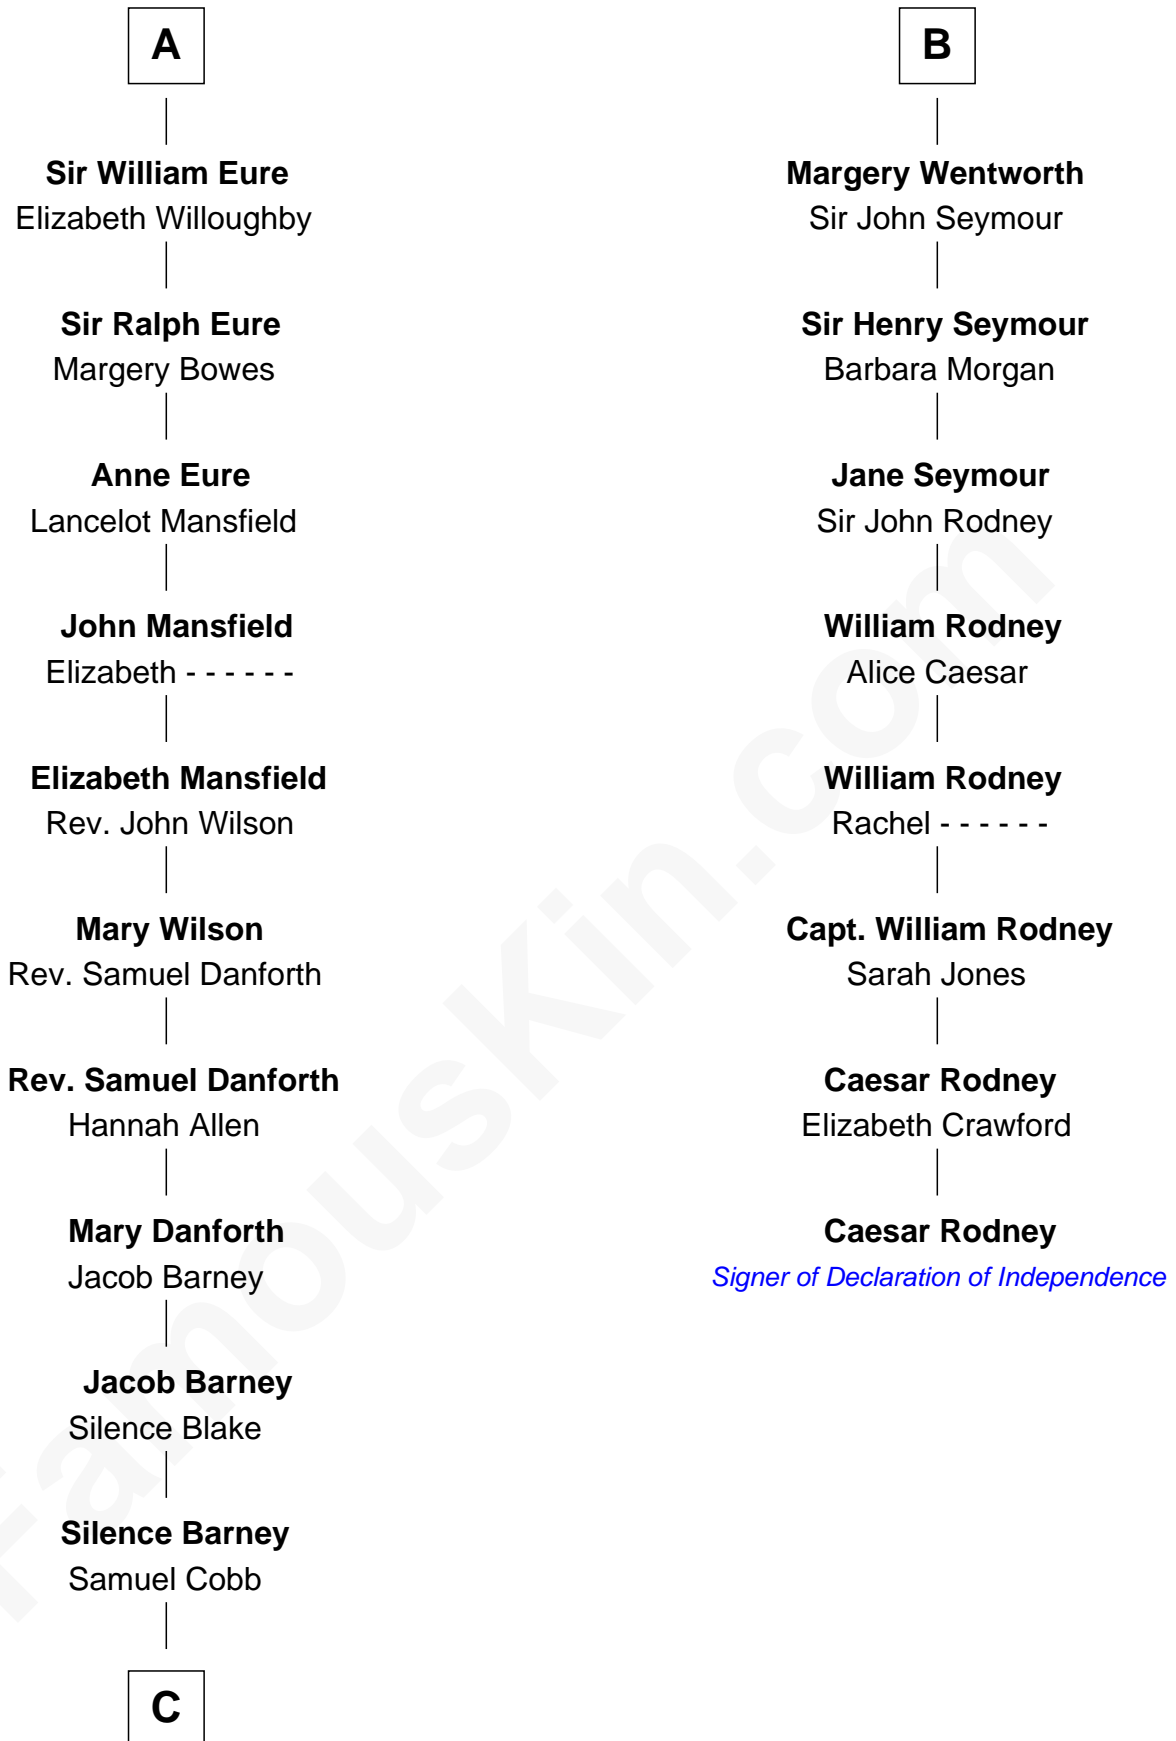

FamousKin.com

Relationship Chart of

Sandra Day O'Connor

First Female U.S. Supreme Court Justice

14th cousin 7 times removed of

Caesar Rodney

Signer of the Declaration of Independence

C

—
Lettice Carlyle Cobb

Luke Day

—
Hollis Day

Eliza L. Flanders

—
Henry Clay Day

Alice Edith Hilton

—
Henry R. Day

Ada Mae Wilkey