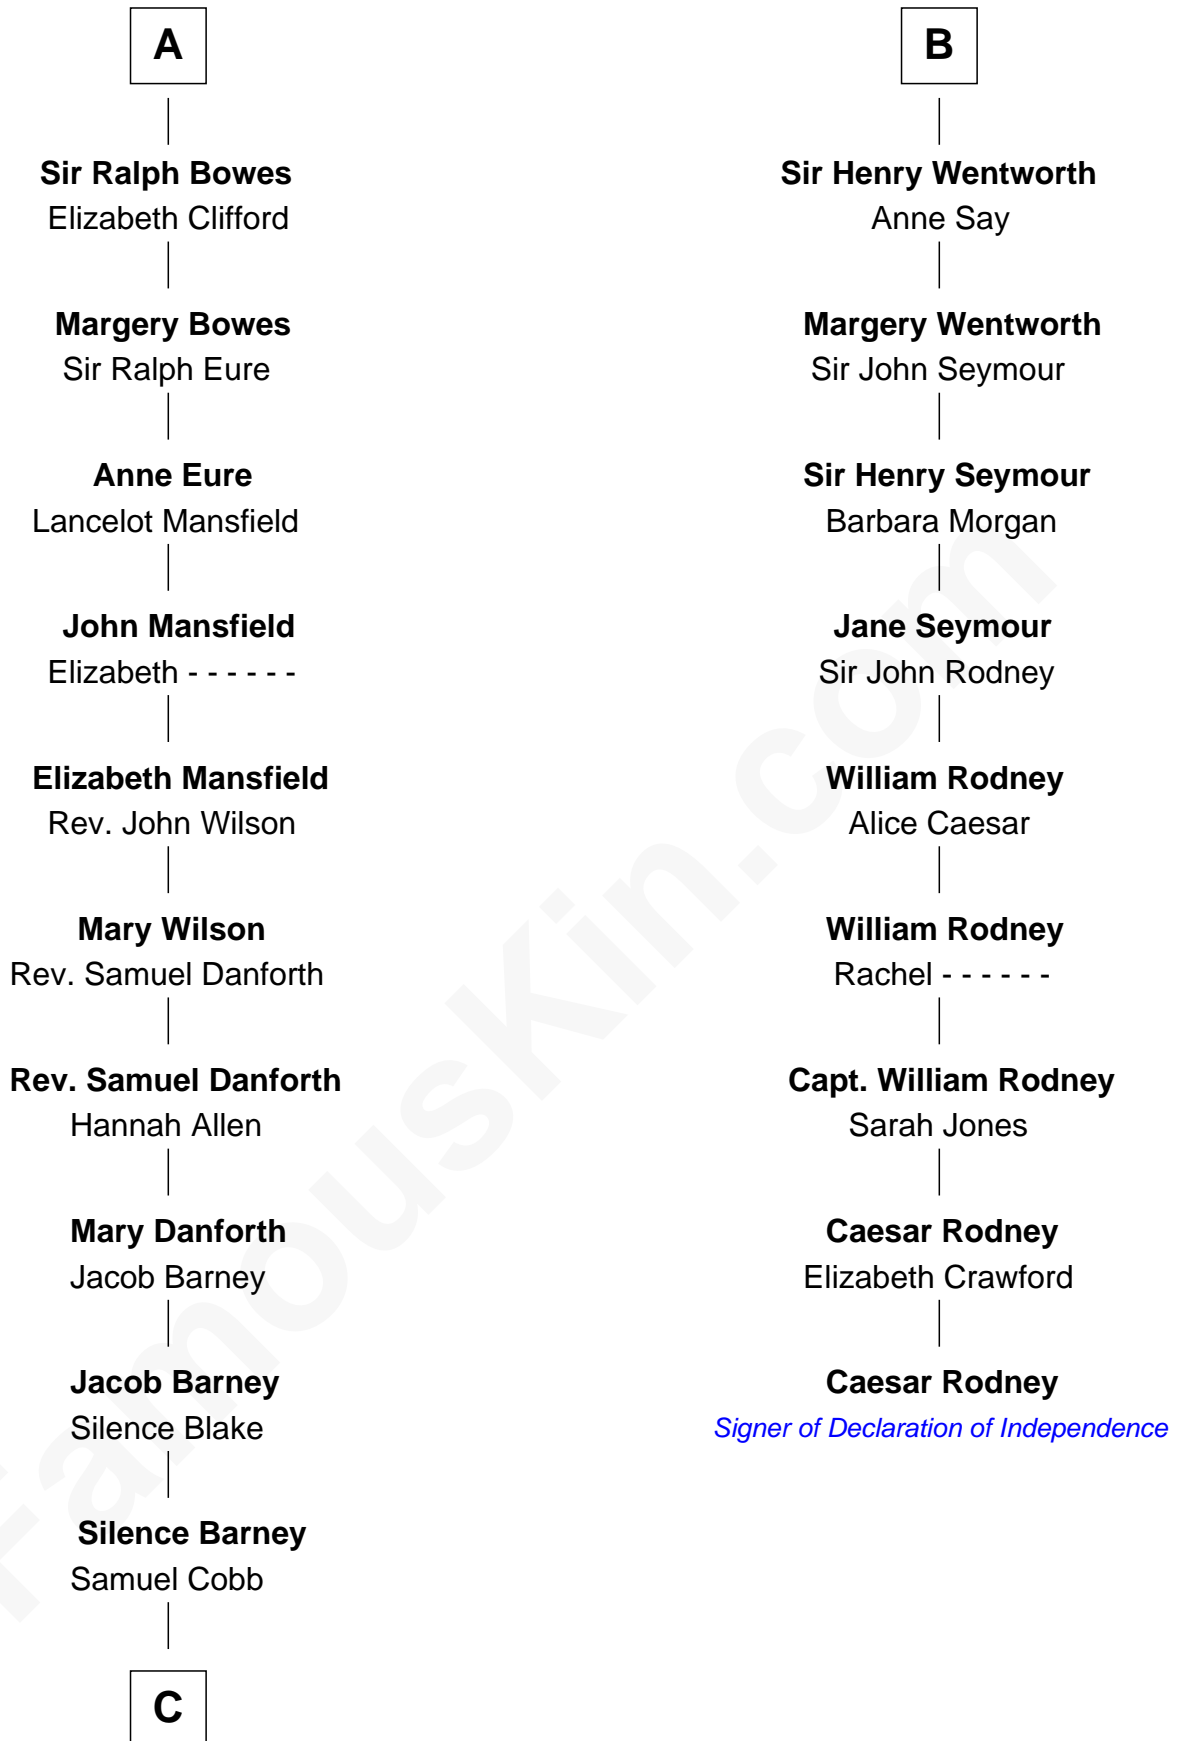

FamousKin.com

Relationship Chart of

Sandra Day O'Connor

First Female U.S. Supreme Court Justice

15th cousin 6 times removed of

Caesar Rodney

Signer of the Declaration of Independence

C

—
Lettice Carlyle Cobb

Luke Day

—
Hollis Day

Eliza L. Flanders

—
Henry Clay Day

Alice Edith Hilton

—
Henry R. Day

Ada Mae Wilkey