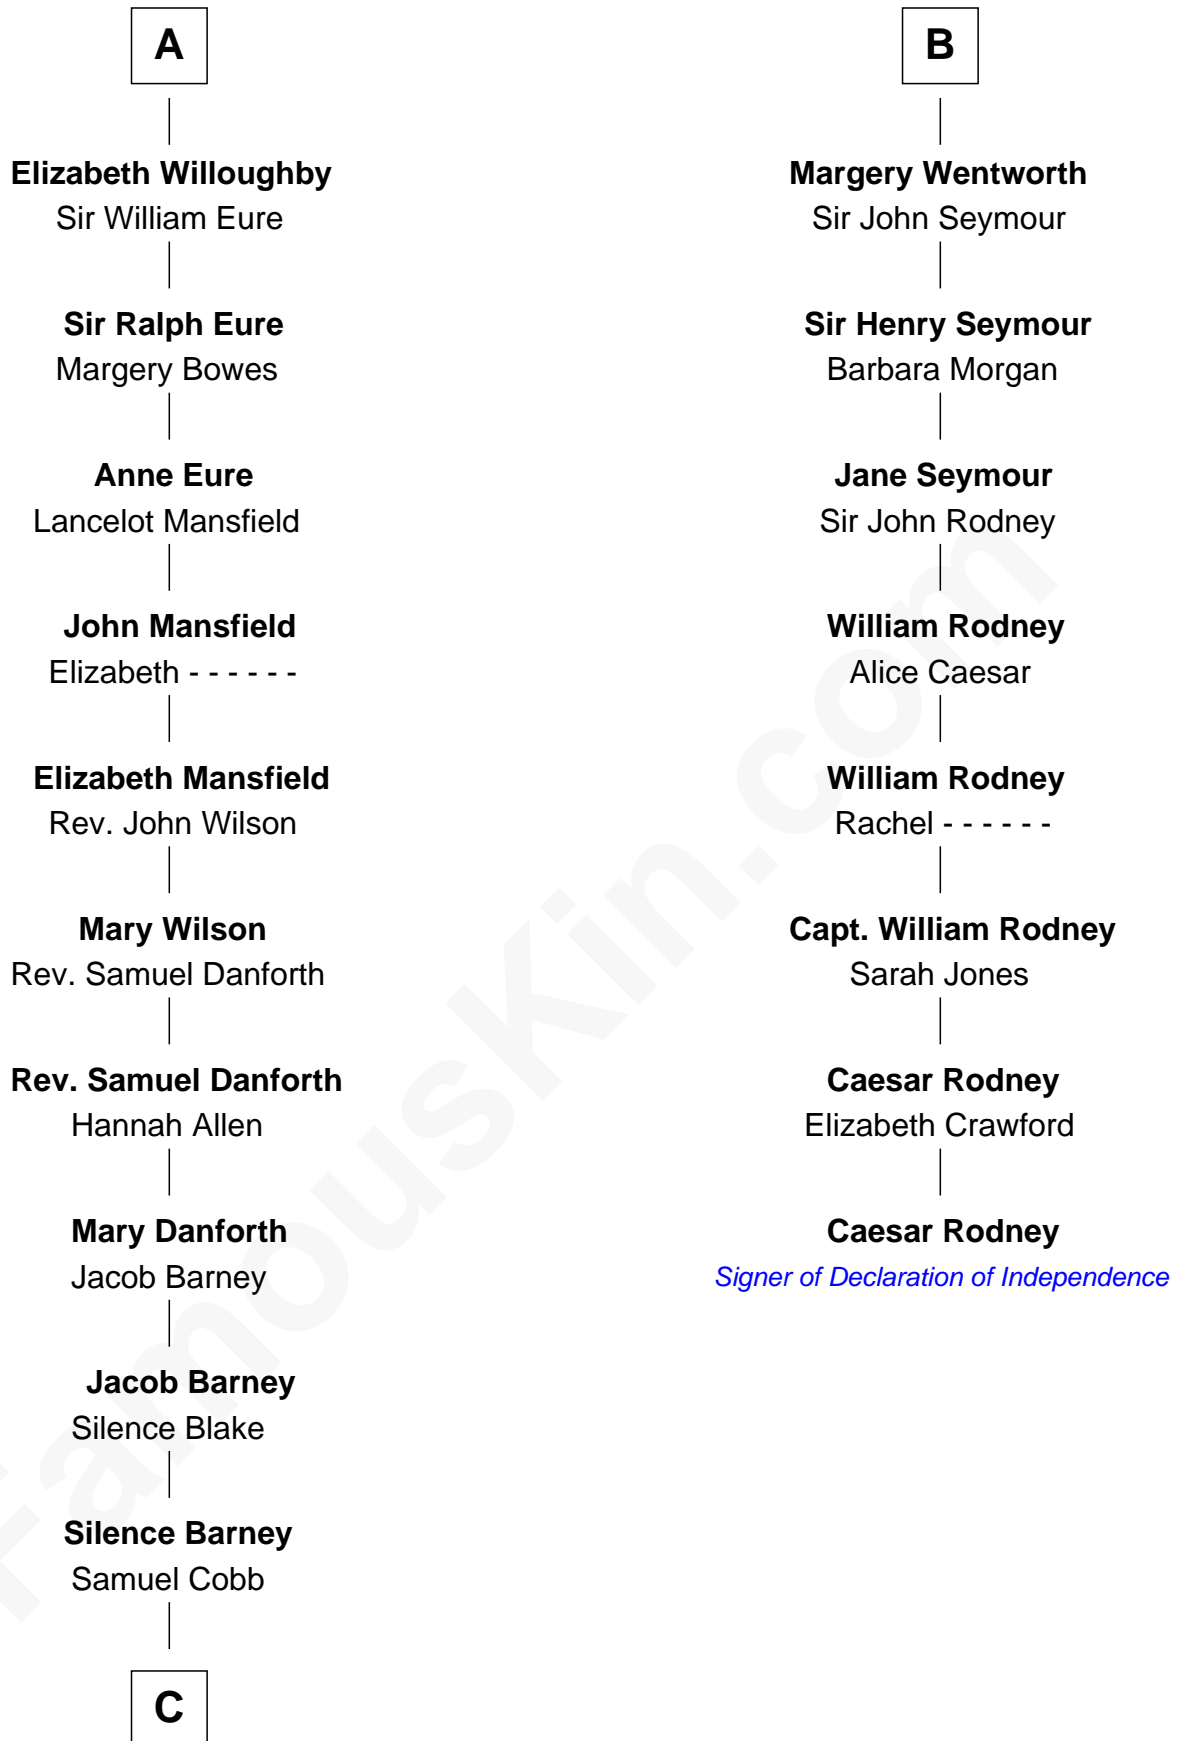

FamousKin.com

Relationship Chart of

Sandra Day O'Connor

First Female U.S. Supreme Court Justice

14th cousin 7 times removed of

Caesar Rodney

Signer of the Declaration of Independence

C

—
Lettice Carlyle Cobb

Luke Day

—
Hollis Day

Eliza L. Flanders

—
Henry Clay Day

Alice Edith Hilton

—
Henry R. Day

Ada Mae Wilkey