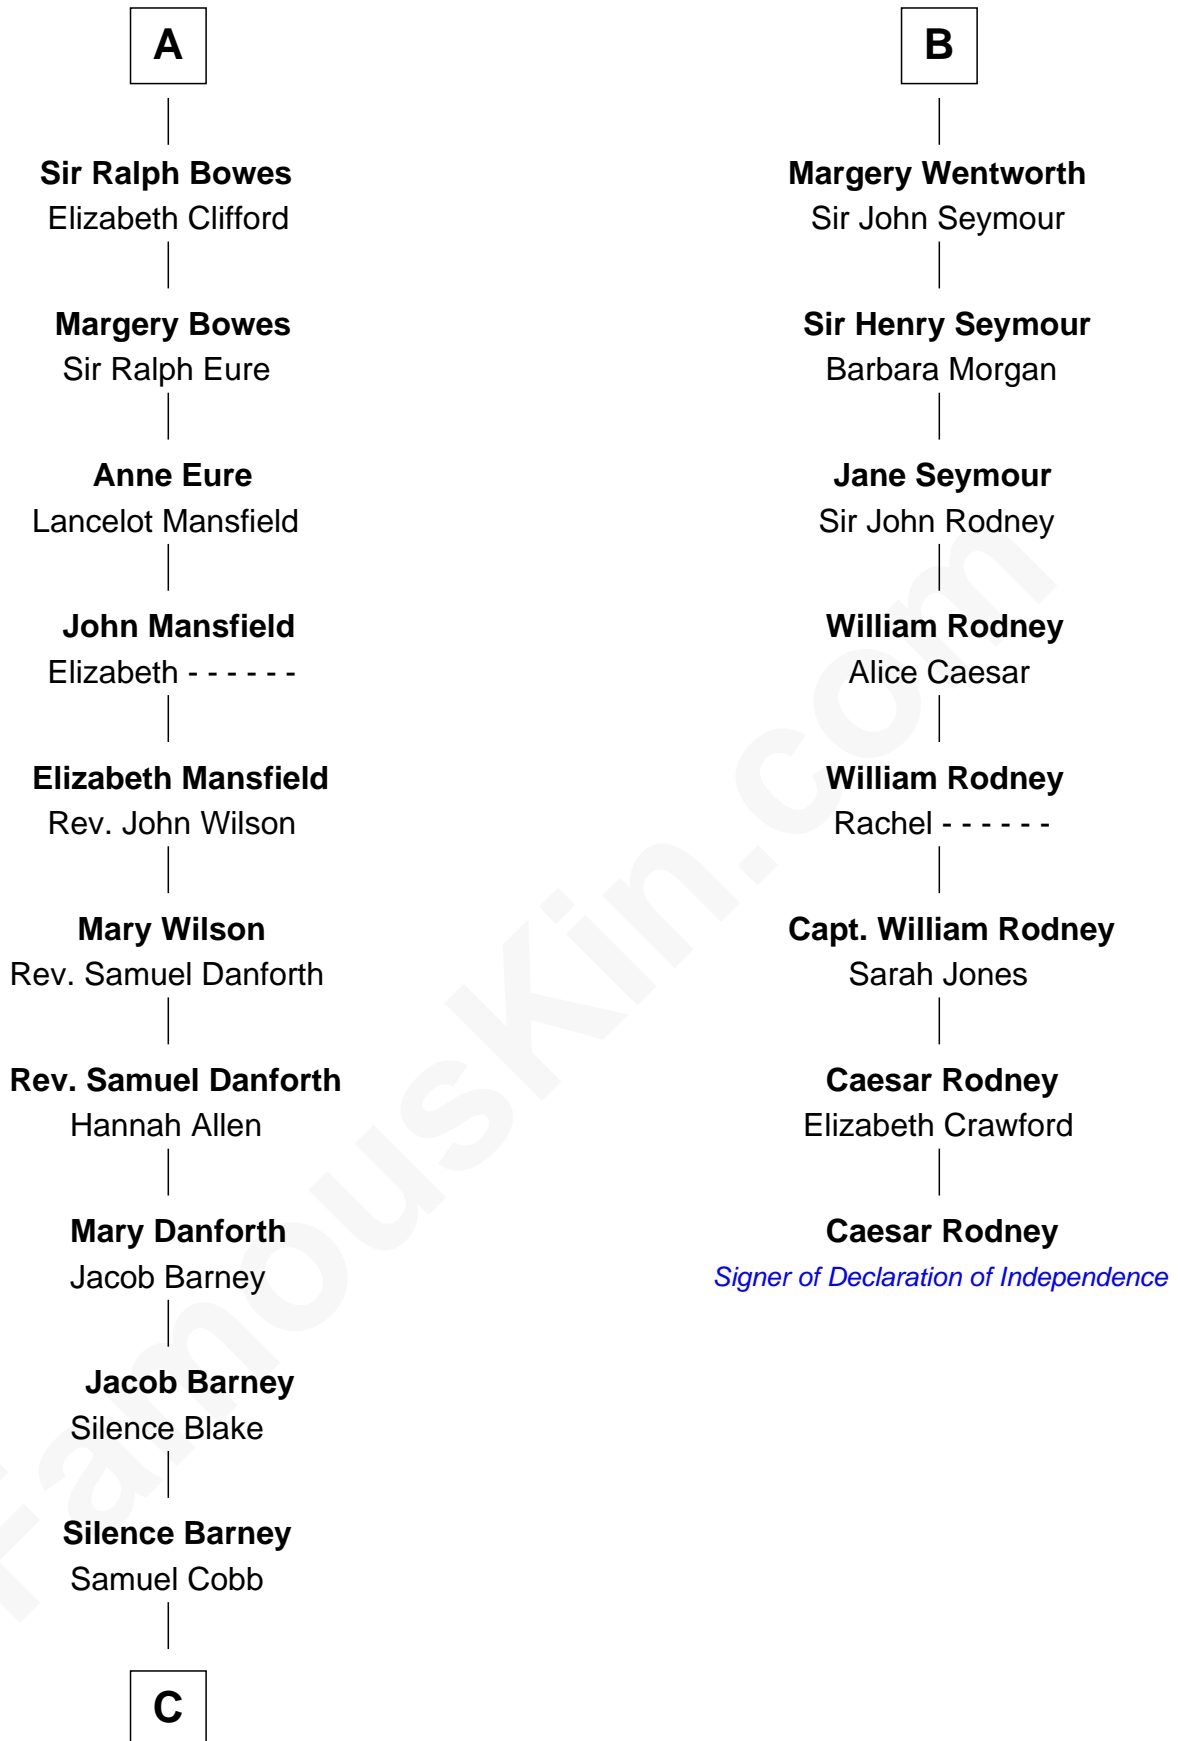

## Relationship Chart of

### Sandra Day O'Connor

*First Female U.S. Supreme Court Justice*

14th cousin 7 times removed of

### Caesar Rodney

*Signer of the Declaration of Independence*

**Sir Edmund Mortimer**

Margaret de Fiennes

**C**

—  
**Lettice Carlyle Cobb**

Luke Day

—  
**Hollis Day**