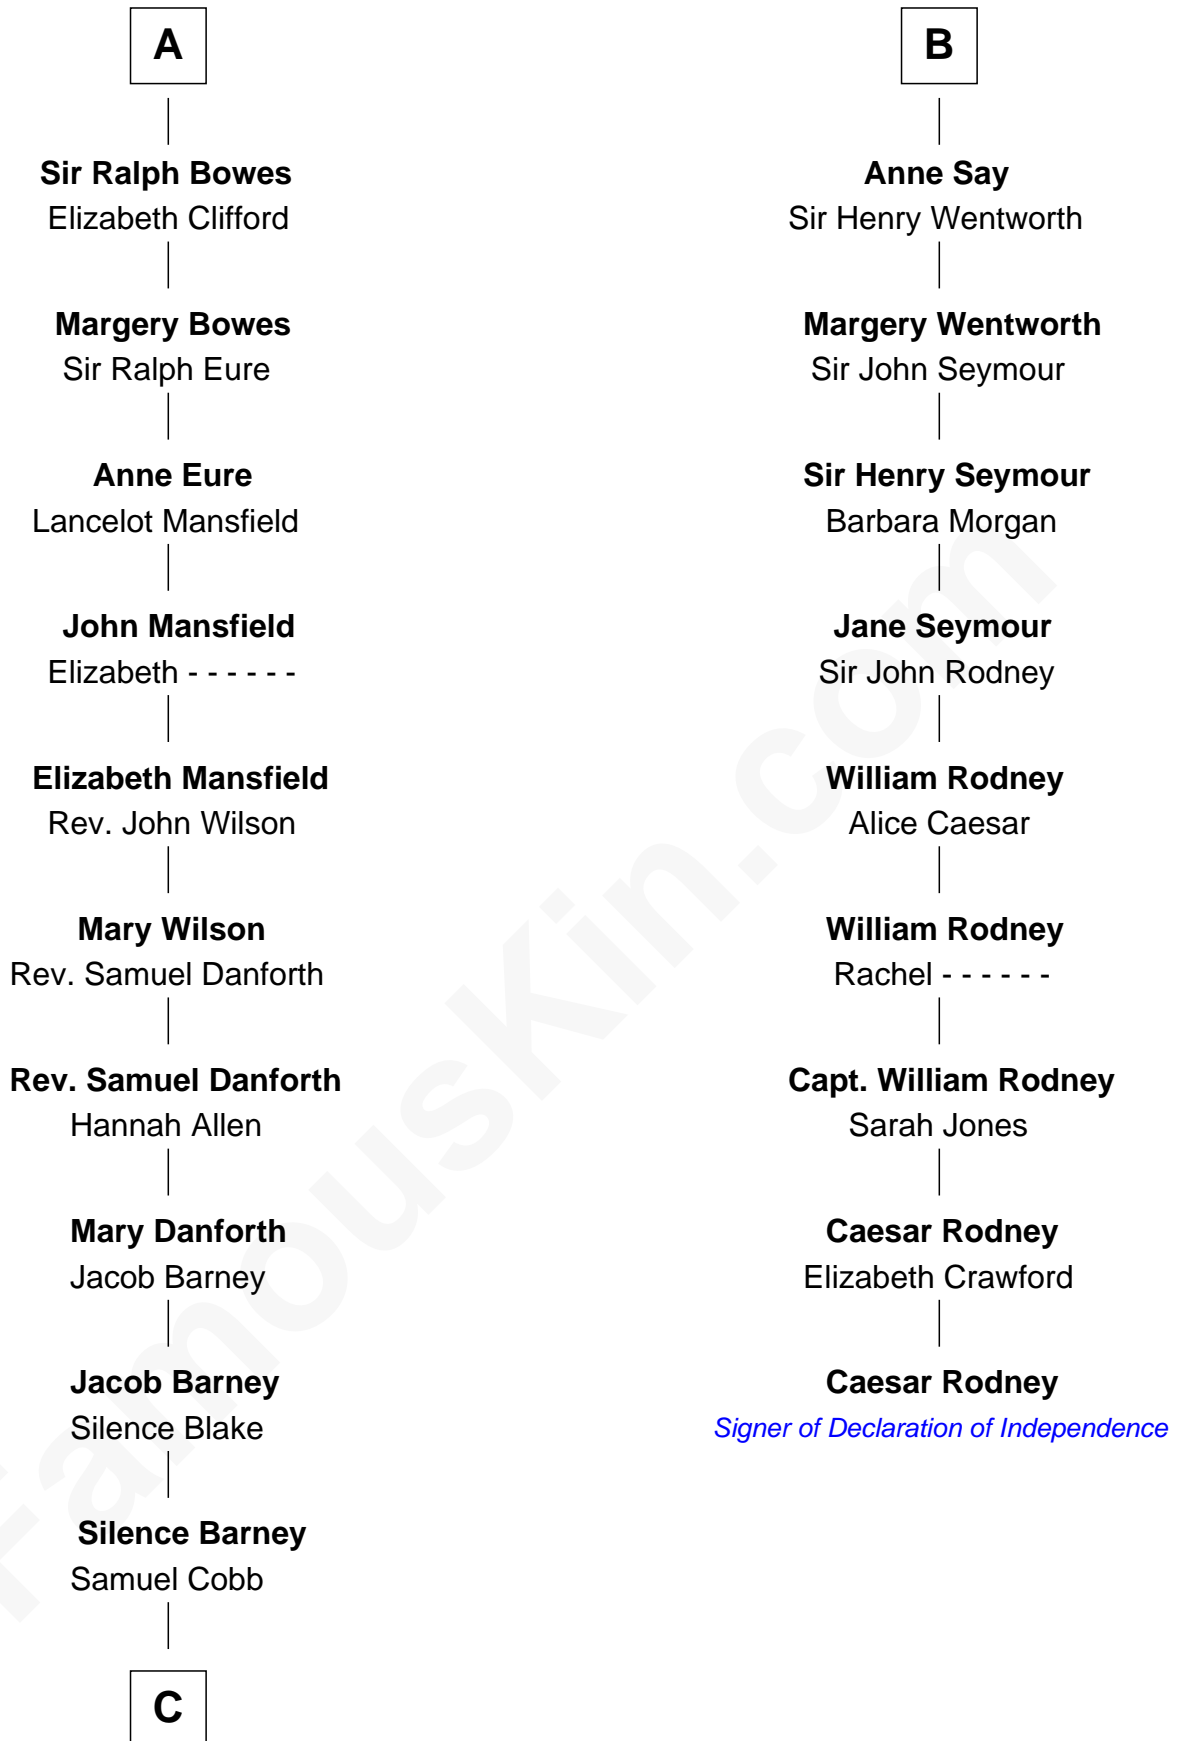

FamousKin.com

Relationship Chart of

Sandra Day O'Connor

First Female U.S. Supreme Court Justice

15th cousin 6 times removed of

Caesar Rodney

Signer of the Declaration of Independence

C

—
Lettice Carlyle Cobb

Luke Day

—
Hollis Day

Eliza L. Flanders

—
Henry Clay Day

Alice Edith Hilton

—
Henry R. Day

Ada Mae Wilkey