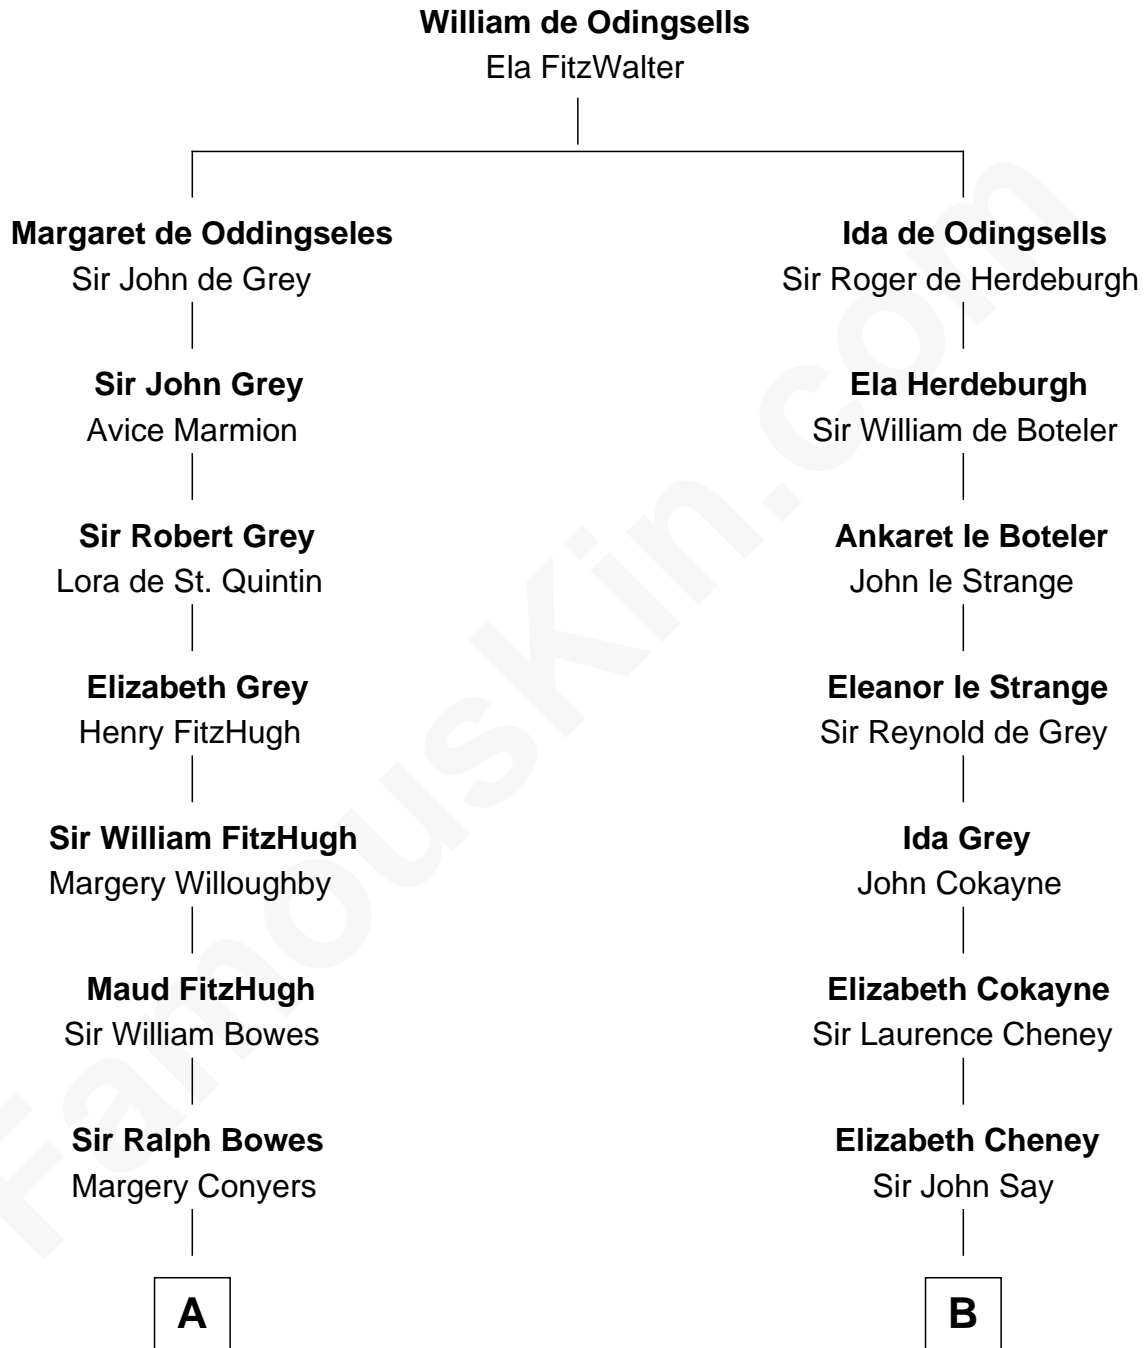

FamousKin.com

Relationship Chart of

Sandra Day O'Connor

First Female U.S. Supreme Court Justice

15th cousin 6 times removed of

Caesar Rodney

Signer of the Declaration of Independence

C

—
Lettice Carlyle Cobb

Luke Day

—
Hollis Day

Eliza L. Flanders

—
Henry Clay Day

Alice Edith Hilton

—
Henry R. Day

Ada Mae Wilkey