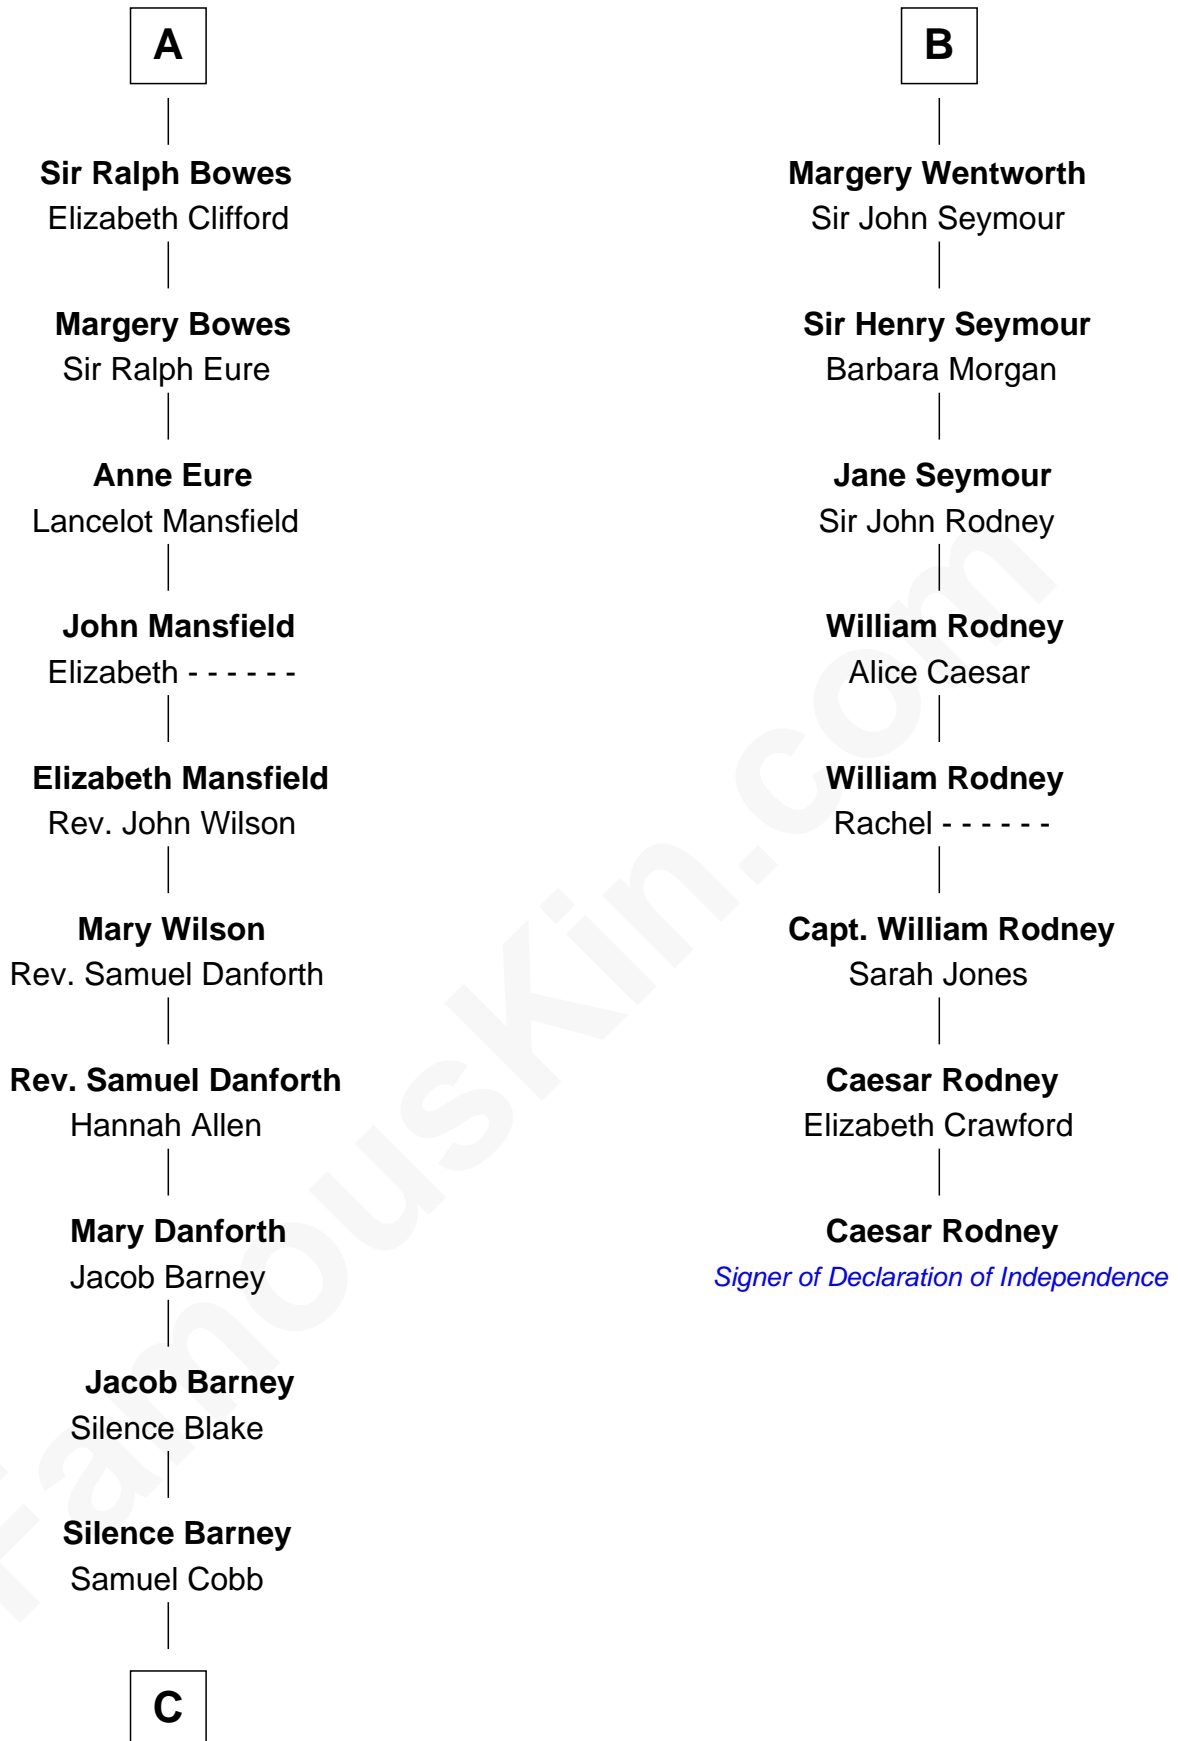

FamousKin.com

Relationship Chart of

Sandra Day O'Connor

First Female U.S. Supreme Court Justice

14th cousin 7 times removed of

Caesar Rodney

Signer of the Declaration of Independence

C

—
Lettice Carlyle Cobb

Luke Day

—
Hollis Day

Eliza L. Flanders

—
Henry Clay Day

Alice Edith Hilton

—
Henry R. Day

Ada Mae Wilkey