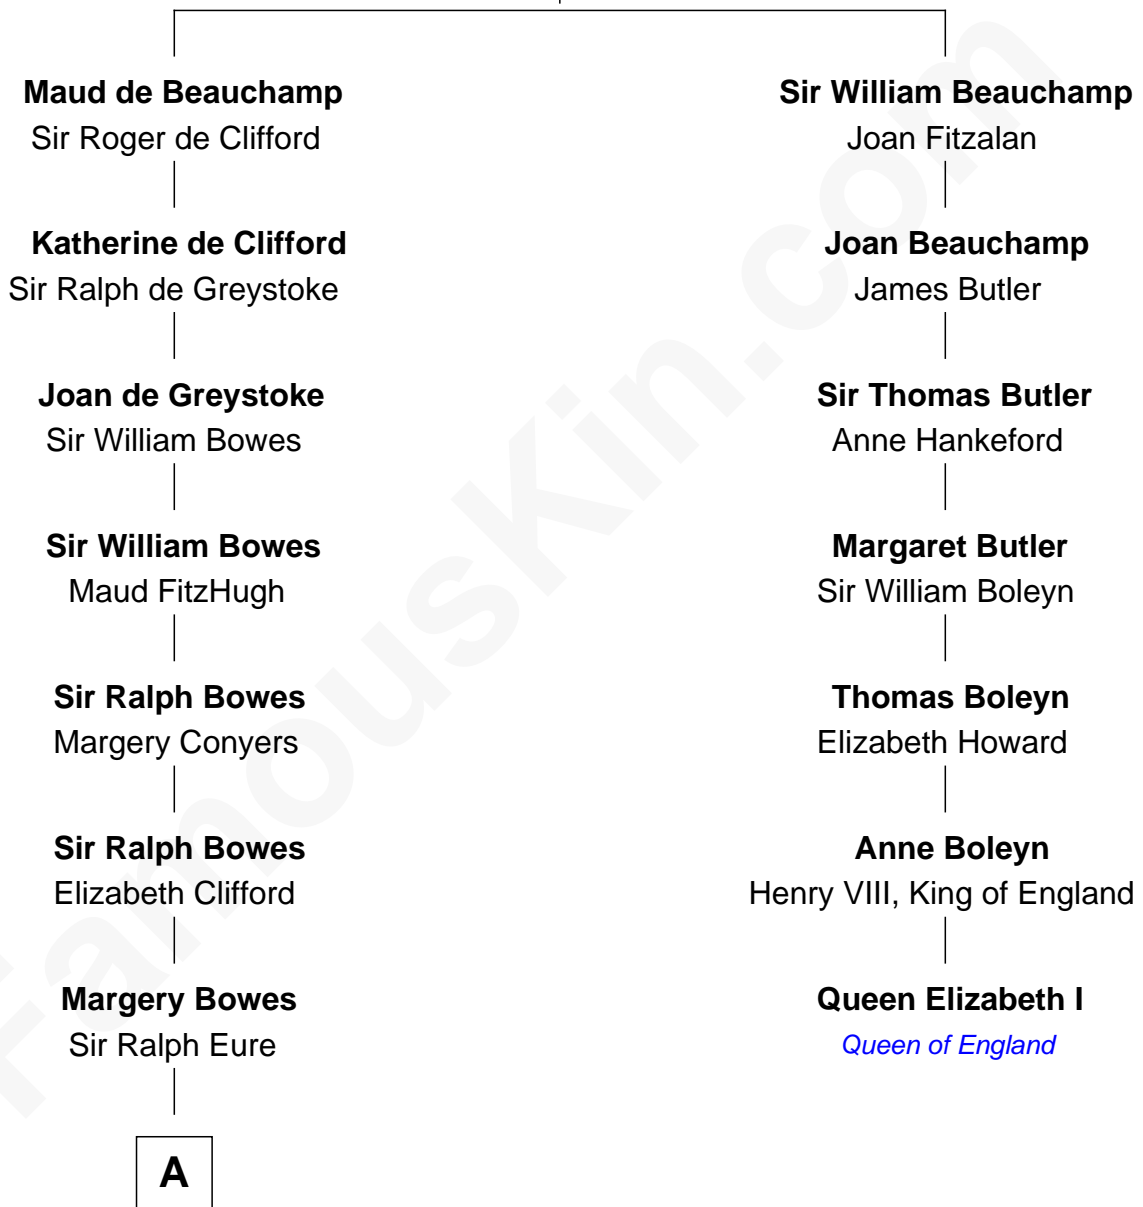

FamousKin.com
Relationship Chart of
Sandra Day O'Connor

First Female U.S. Supreme Court Justice

6th cousin 13 times removed of

Queen Elizabeth I
Queen of England

Sir Thomas de Beauchamp
 Katherine de Mortimer

A

Anne Eure

Lancelot Mansfield

John Mansfield

Elizabeth - - - - -

Elizabeth Mansfield

Rev. John Wilson

Mary Wilson