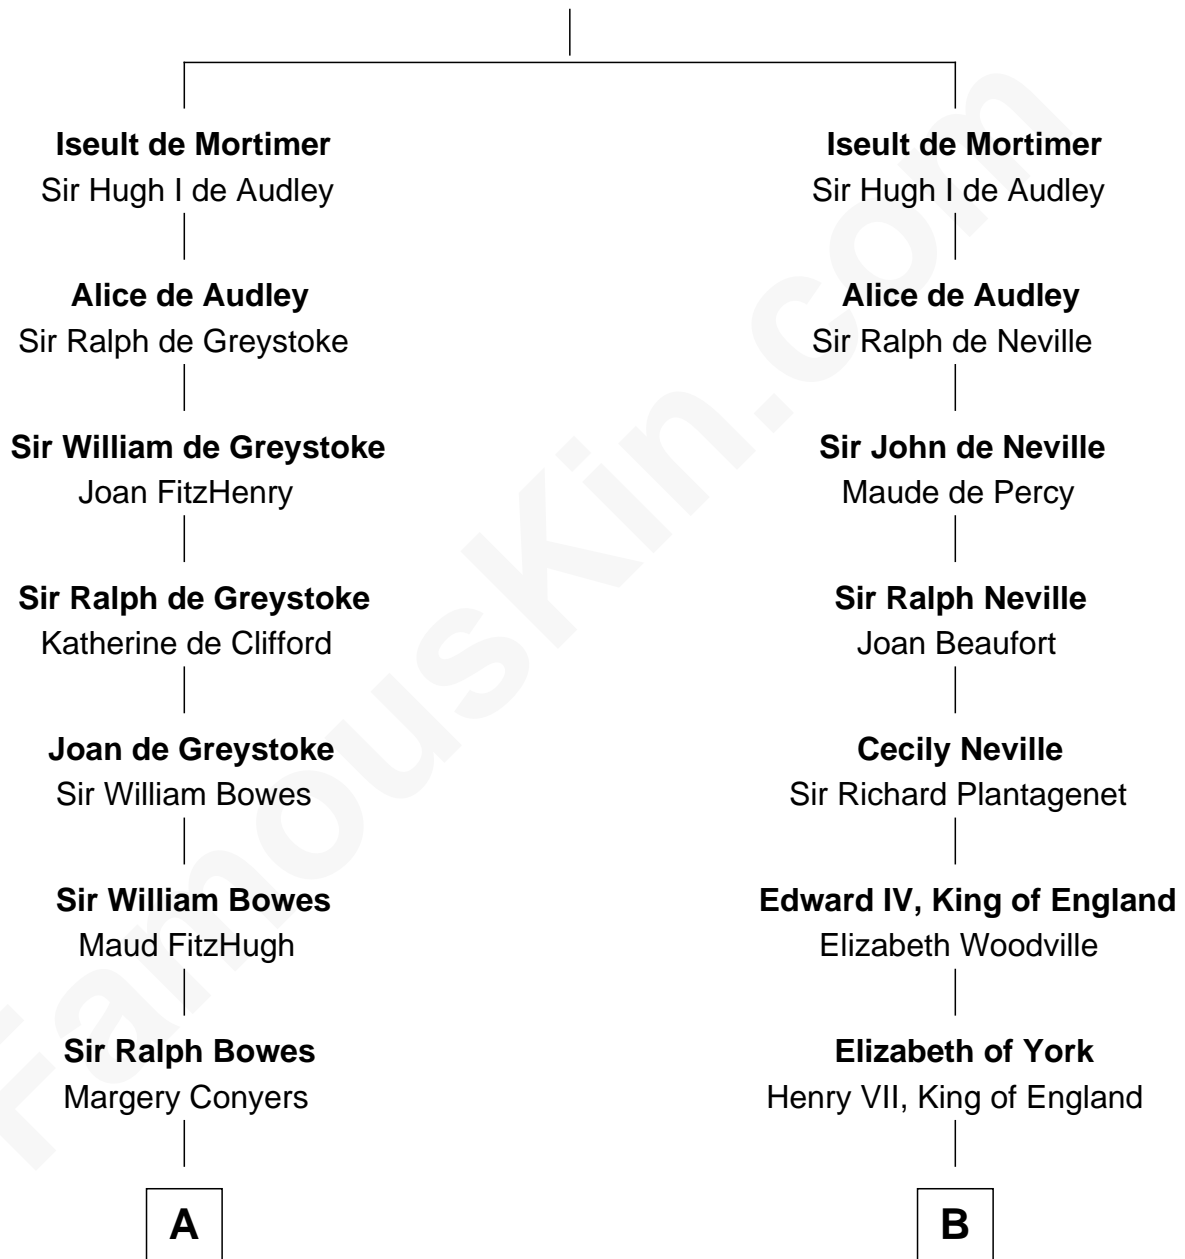

FamousKin.com

Relationship Chart of

Sandra Day O'Connor

First Female U.S. Supreme Court Justice

8th cousin 13 times removed of

Queen Elizabeth I

Queen of England

Sir Edmund Mortimer

Margaret de Fiennes

C

—
Lettice Carlyle Cobb

Luke Day

—
Hollis Day

Eliza L. Flanders

—
Henry Clay Day

Alice Edith Hilton

—
Henry R. Day

Ada Mae Wilkey

—
Sandra Day O'Connor

U.S. Supreme Court Justice