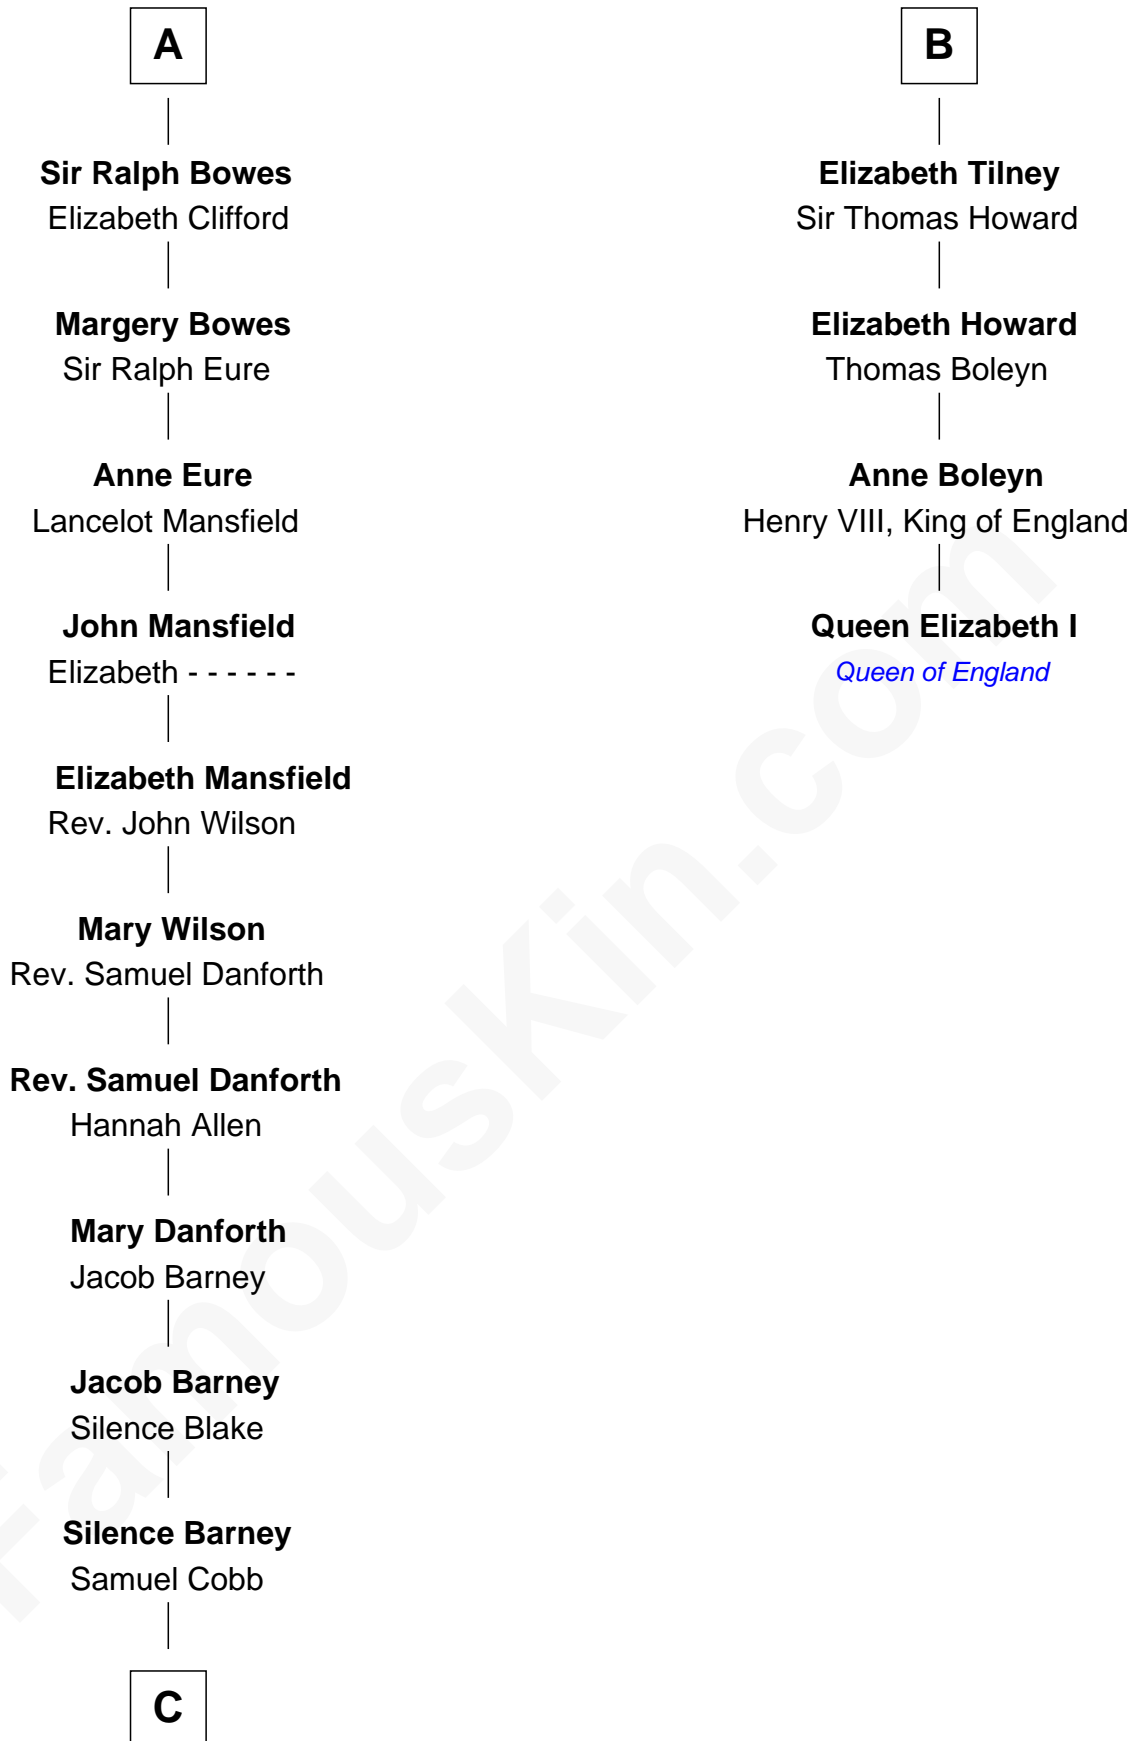

FamousKin.com

Relationship Chart of

Sandra Day O'Connor

First Female U.S. Supreme Court Justice

10th cousin 11 times removed of

Queen Elizabeth I

Queen of England

C

—
Lettice Carlyle Cobb

Luke Day

—
Hollis Day

Eliza L. Flanders

—
Henry Clay Day

Alice Edith Hilton

—
Henry R. Day

Ada Mae Wilkey