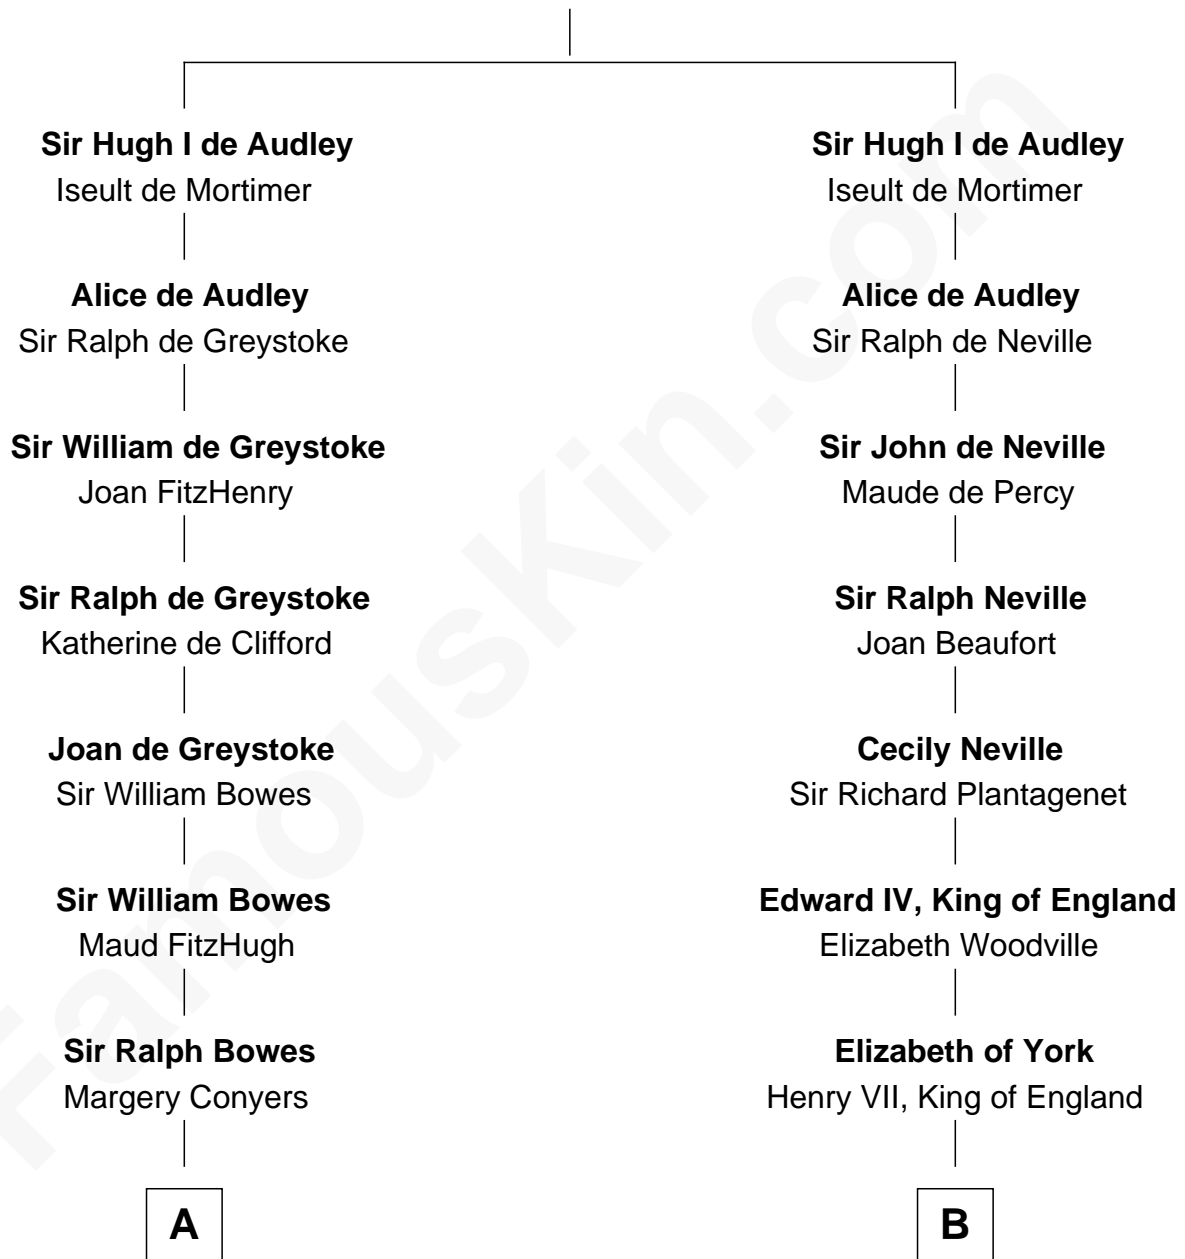

FamousKin.com

Relationship Chart of

Sandra Day O'Connor

First Female U.S. Supreme Court Justice

8th cousin 13 times removed of

Queen Elizabeth I

Queen of England

Sir James de Audley

Ela Longespee

C

—
Lettice Carlyle Cobb

Luke Day

—
Hollis Day

Eliza L. Flanders

—
Henry Clay Day

Alice Edith Hilton

—
Henry R. Day

Ada Mae Wilkey

—
Sandra Day O'Connor

U.S. Supreme Court Justice