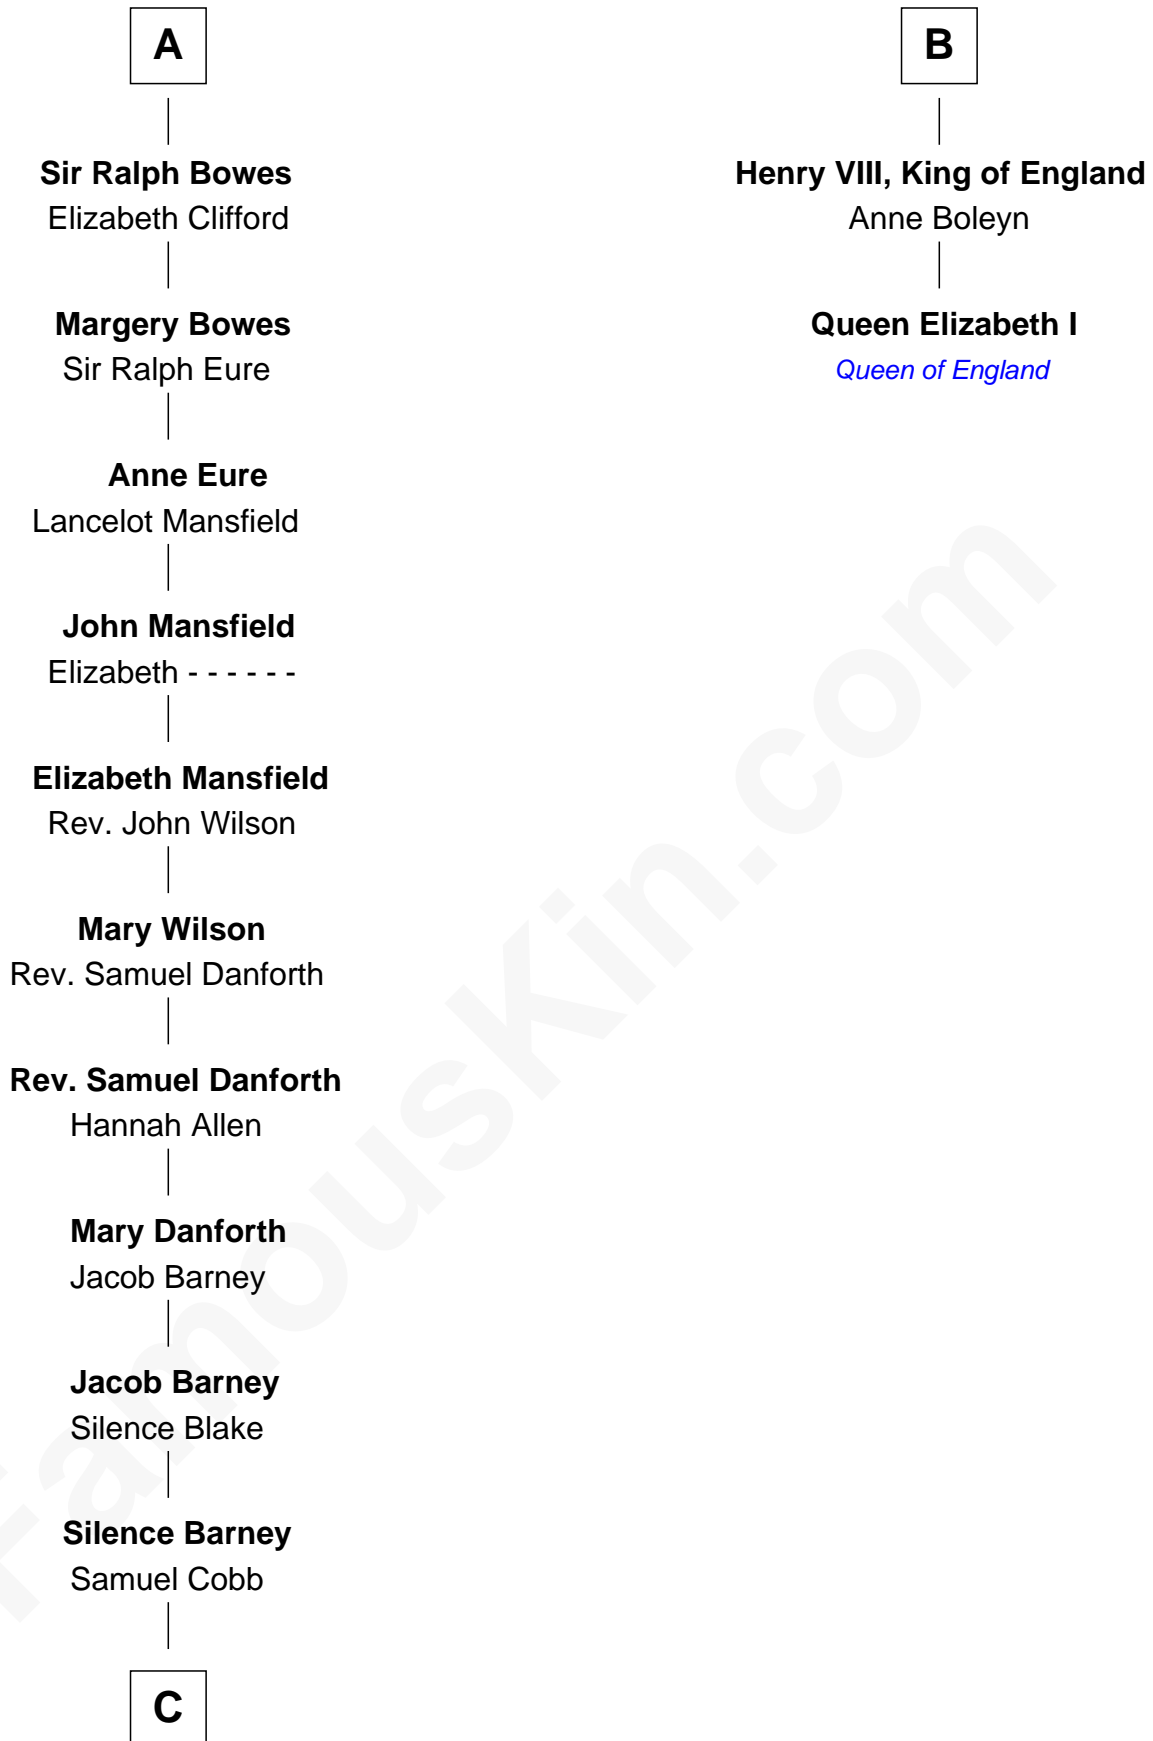

FamousKin.com

Relationship Chart of

Sandra Day O'Connor

First Female U.S. Supreme Court Justice

8th cousin 13 times removed of

Queen Elizabeth I

Queen of England

Sir James de Audley

Ela Longespee

C

—
Lettice Carlyle Cobb

Luke Day

—
Hollis Day

Eliza L. Flanders

—
Henry Clay Day

Alice Edith Hilton