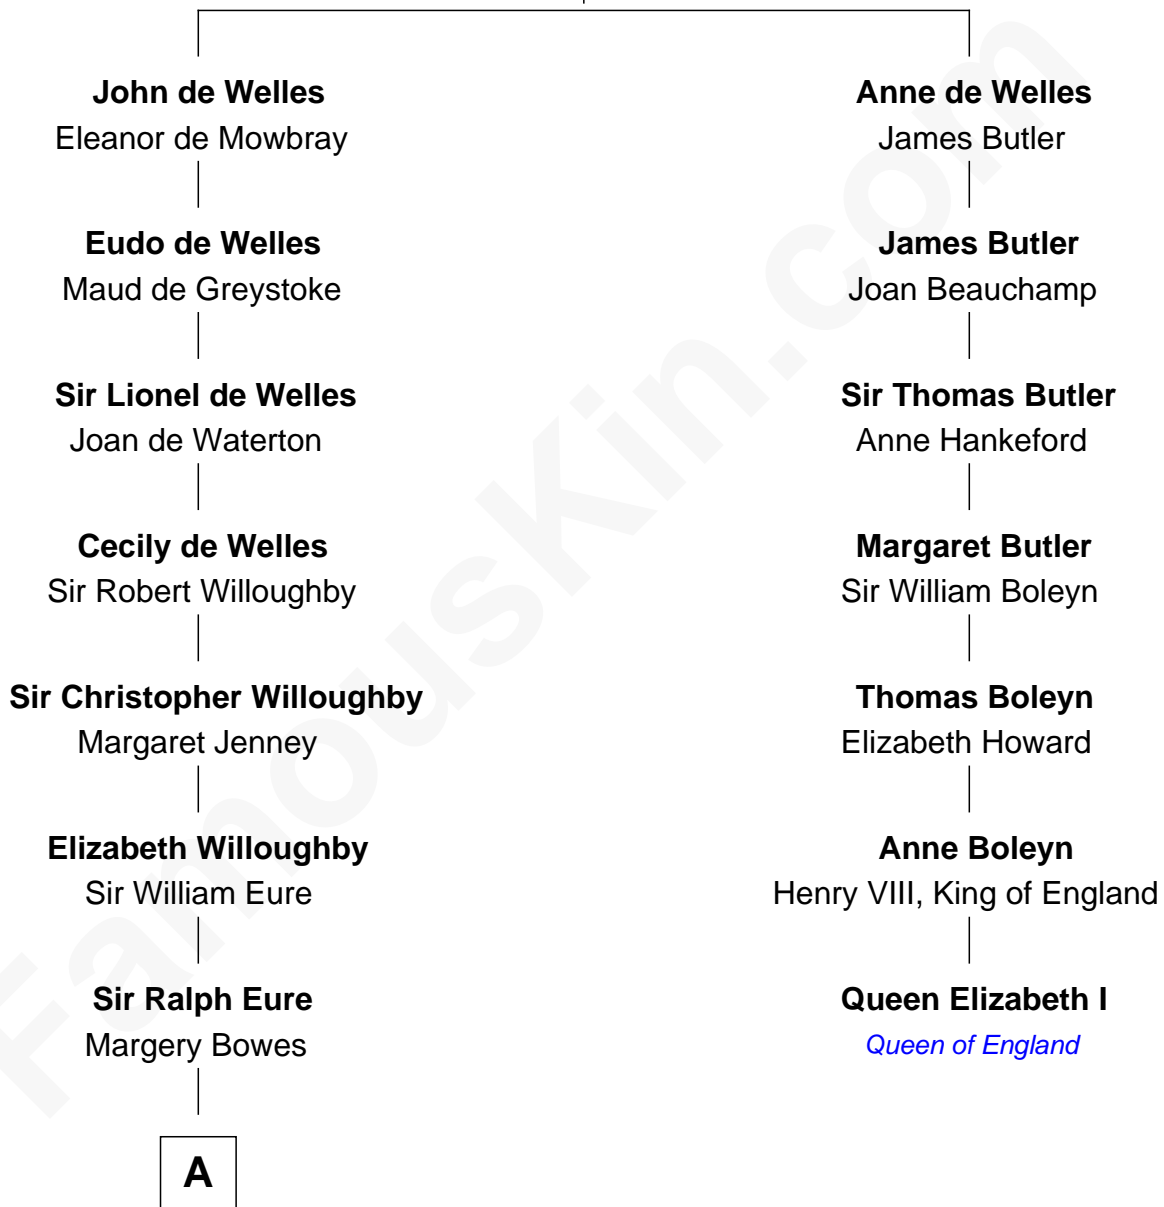

FamousKin.com

Relationship Chart of

Sandra Day O'Connor

First Female U.S. Supreme Court Justice

6th cousin 13 times removed of

Queen Elizabeth I

Queen of England

John de Welles

Maud de Roos

B

Henry Clay Day
Alice Edith Hilton

Henry R. Day
Ada Mae Wilkey

Sandra Day O'Connor
U.S. Supreme Court Justice

FamousKin.com