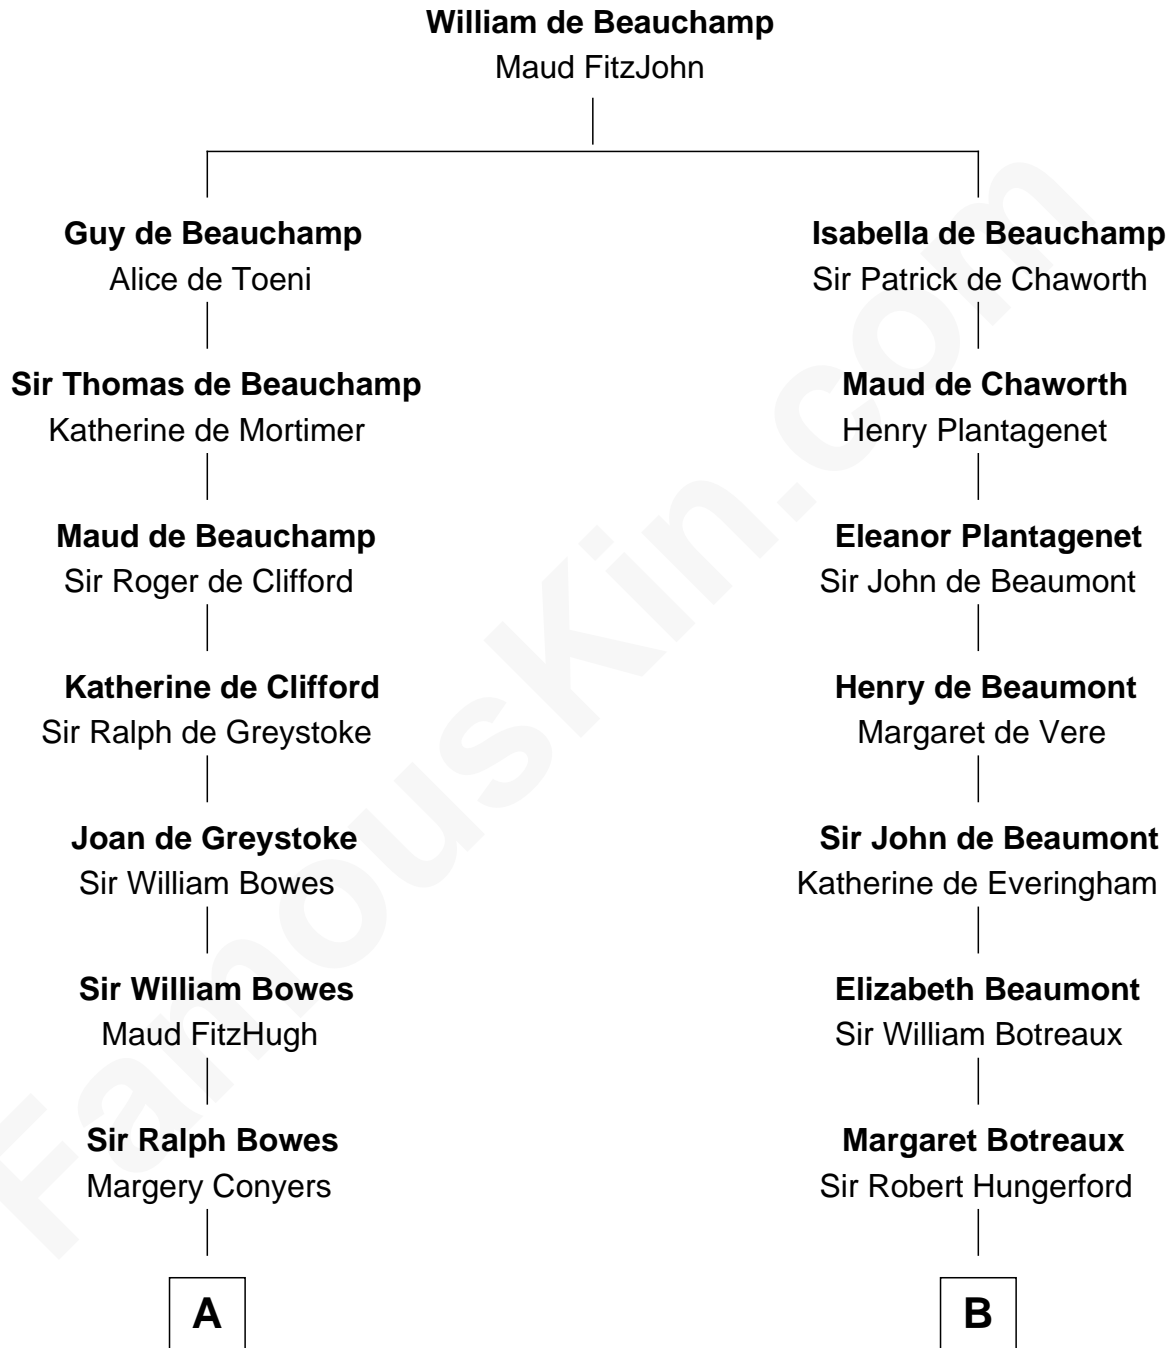

FamousKin.com

Relationship Chart of

Sandra Day O'Connor

First Female U.S. Supreme Court Justice

20th cousin 1 time removed of

Sir Charles Tupper

6th Prime Minister of Canada

C

Lettice Carlyle Cobb

Luke Day

Hollis Day

Eliza L. Flanders

Henry Clay Day

Alice Edith Hilton

Henry R. Day

Ada Mae Wilkey

Sandra Day O'Connor

U.S. Supreme Court Justice

D

Mary Bassett

Eliakim Tupper

Charles Tupper

Elizabeth West

Rev. Charles Tupper