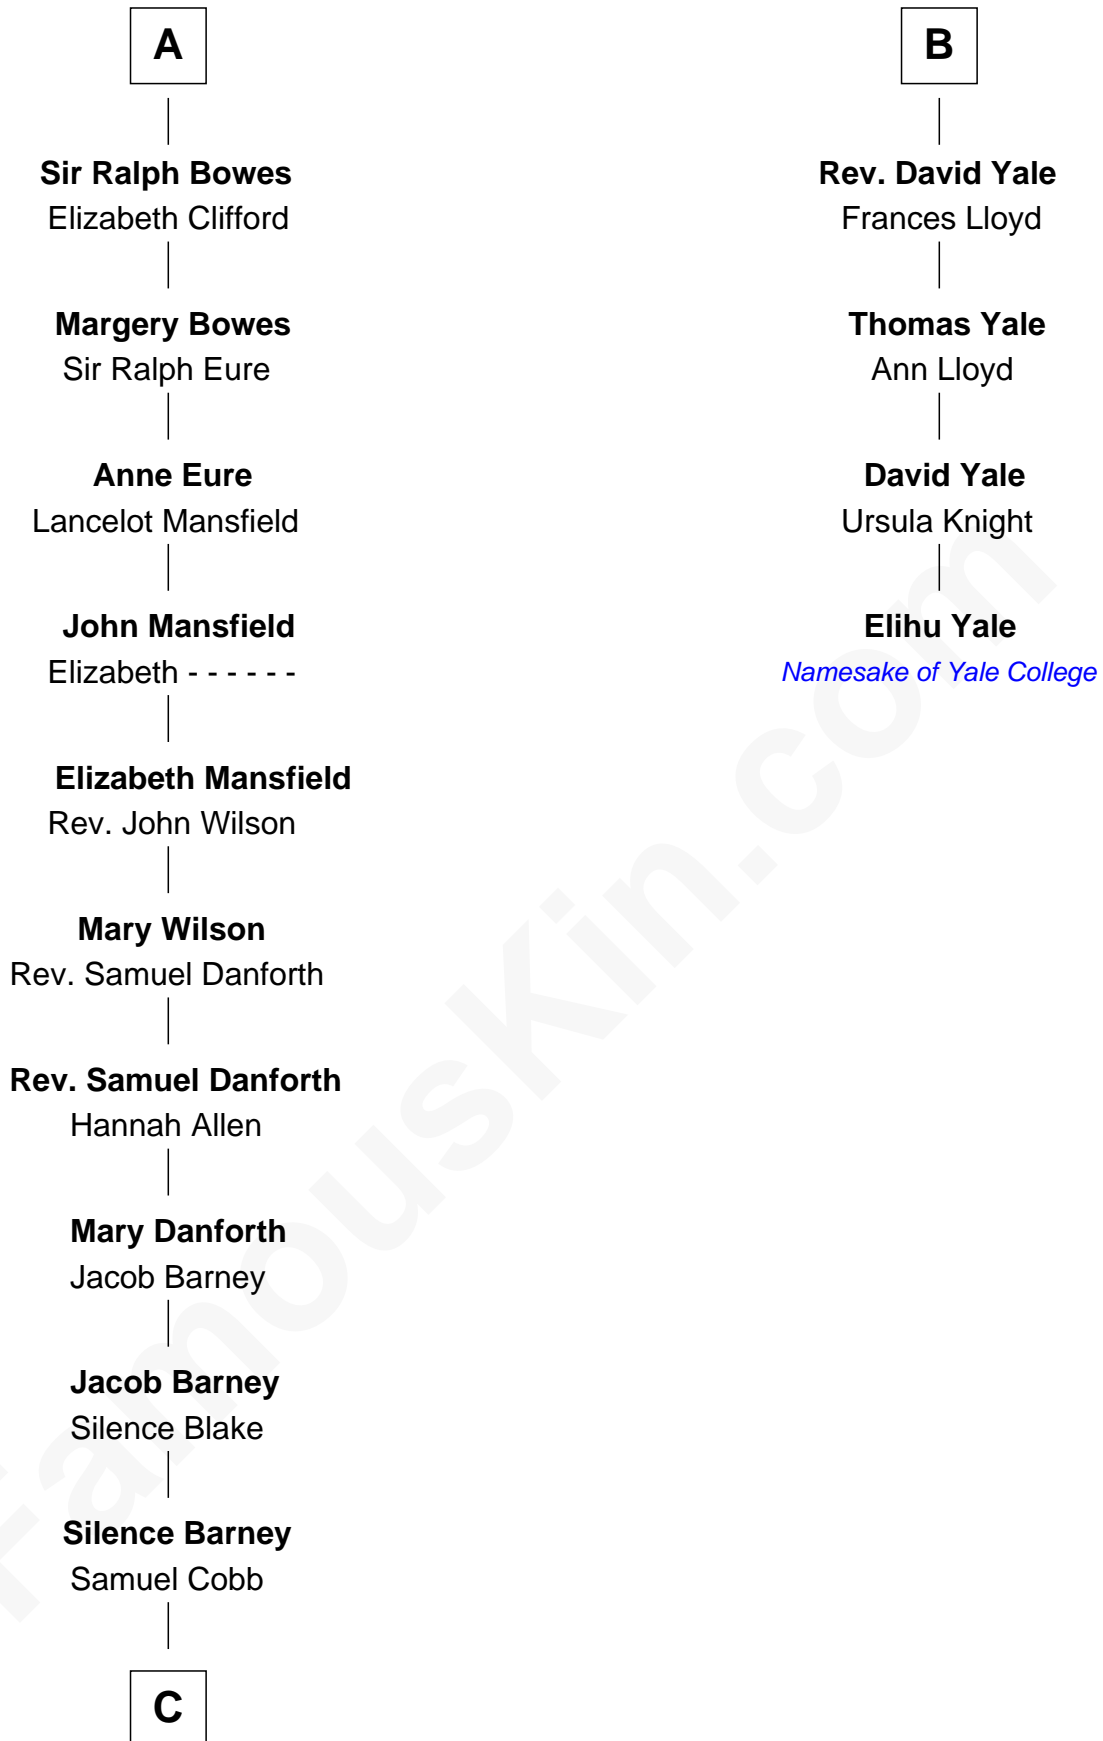

FamousKin.com

Relationship Chart of

Sandra Day O'Connor

First Female U.S. Supreme Court Justice

10th cousin 11 times removed of

Elihu Yale

Benefactor and Namesake of Yale College

C

—
Lettice Carlyle Cobb

Luke Day

—
Hollis Day

Eliza L. Flanders

—
Henry Clay Day

Alice Edith Hilton

—
Henry R. Day

Ada Mae Wilkey