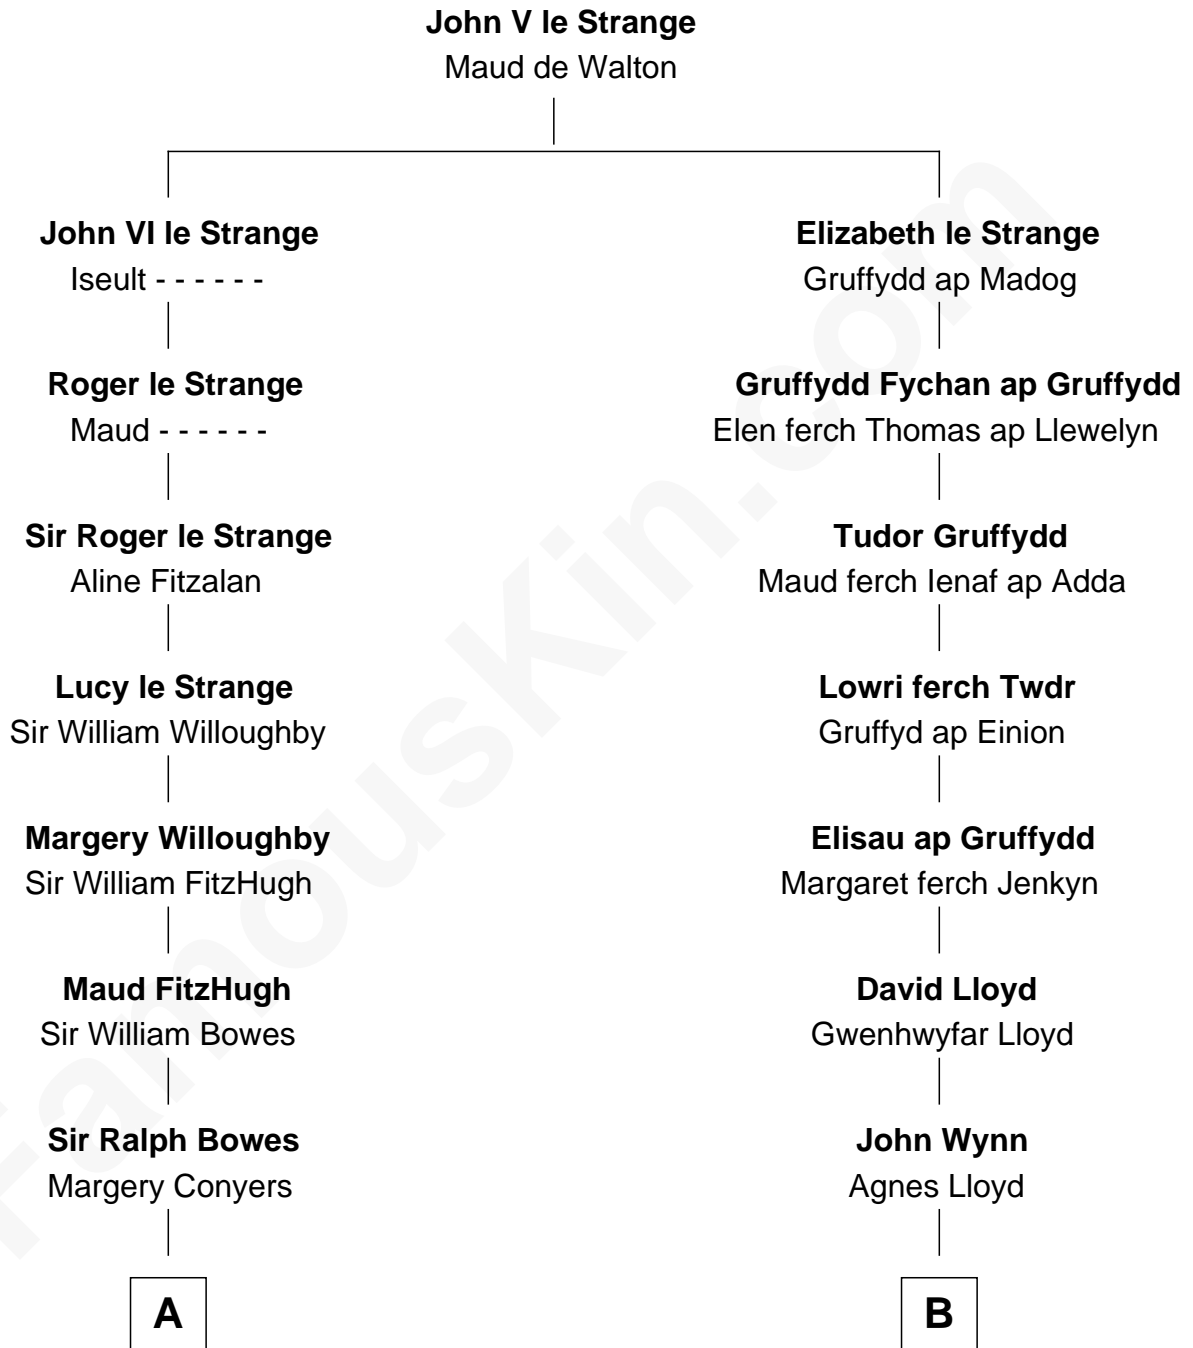

FamousKin.com

Relationship Chart of

Sandra Day O'Connor

First Female U.S. Supreme Court Justice

10th cousin 11 times removed of

Elihu Yale

Benefactor and Namesake of Yale College

C

—
Lettice Carlyle Cobb

Luke Day

—
Hollis Day

Eliza L. Flanders

—
Henry Clay Day

Alice Edith Hilton

—
Henry R. Day

Ada Mae Wilkey