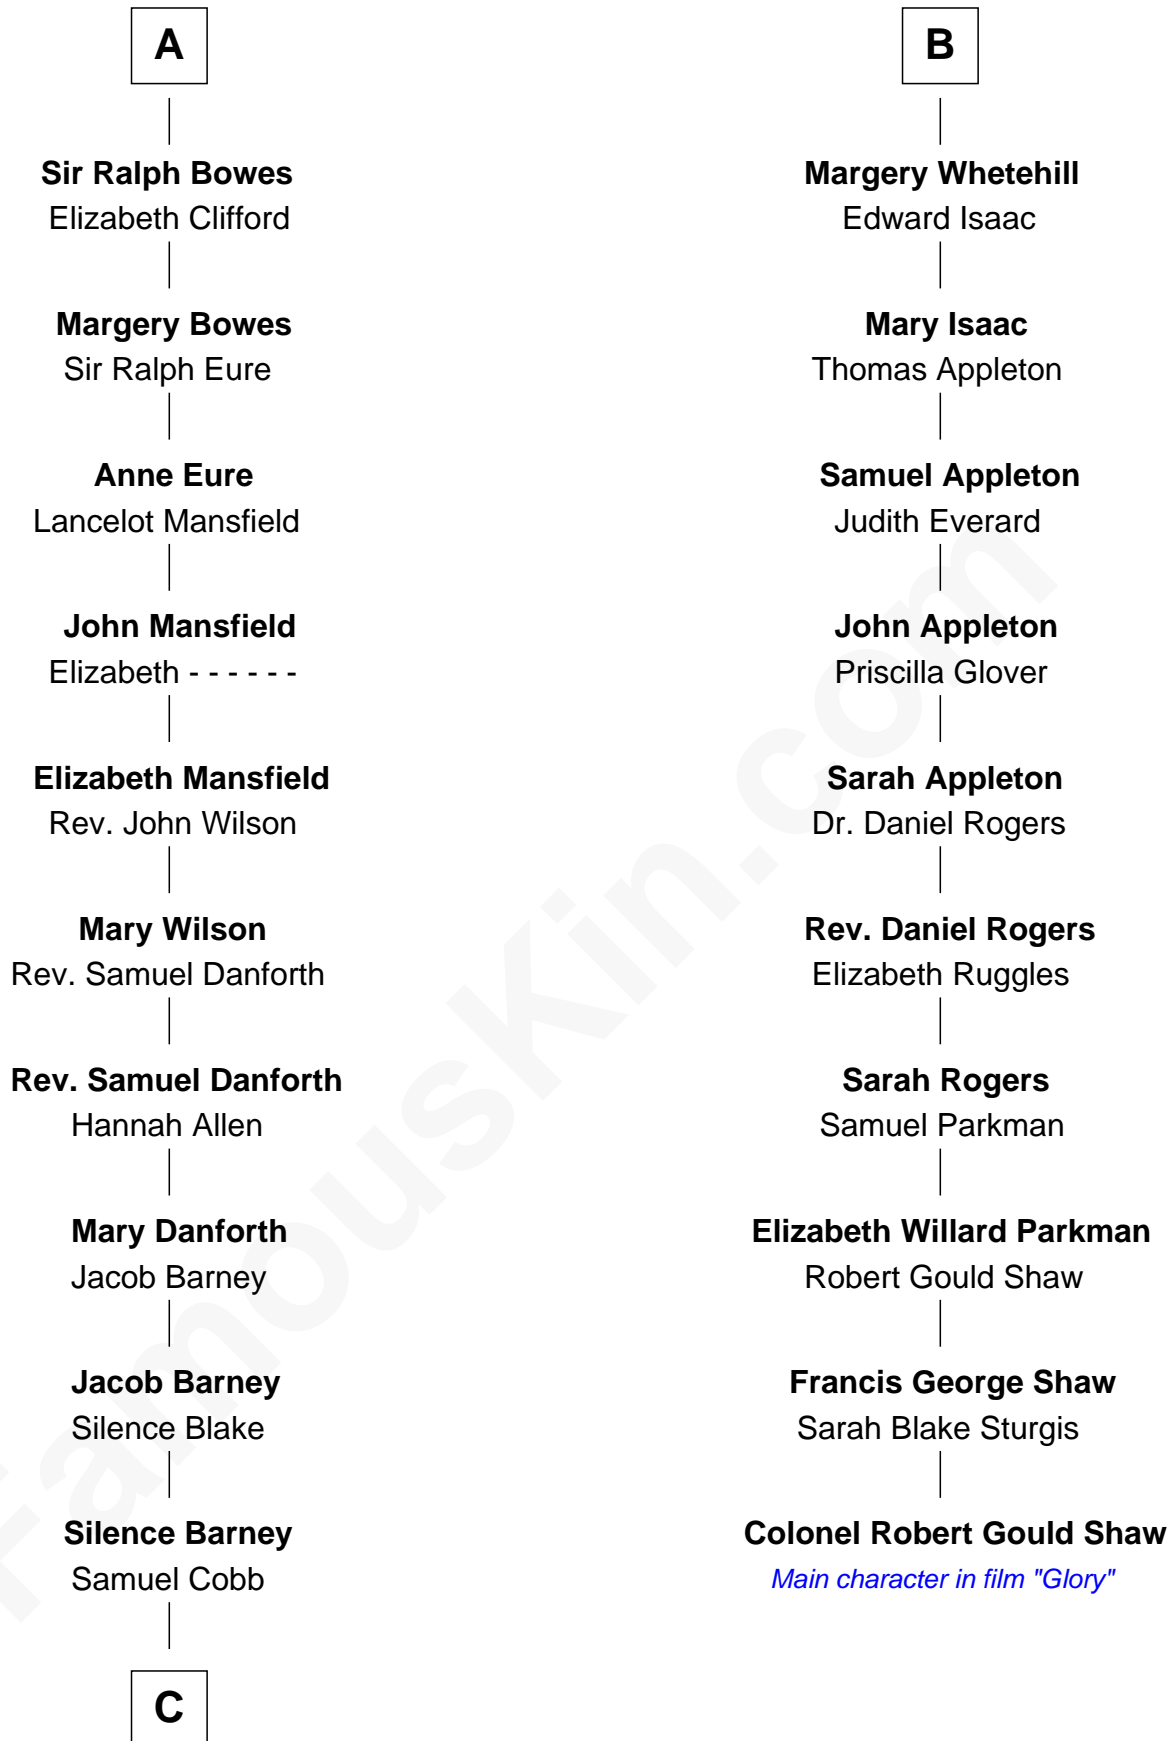

## Relationship Chart of

### Sandra Day O'Connor

First Female U.S. Supreme Court Justice

16th cousin 5 times removed of

### Colonel Robert Gould Shaw

U.S. Civil War leader of film "Glory" fame

**C**

—  
**Lettice Carlyle Cobb**

Luke Day

—  
**Hollis Day**

Eliza L. Flanders

—  
**Henry Clay Day**