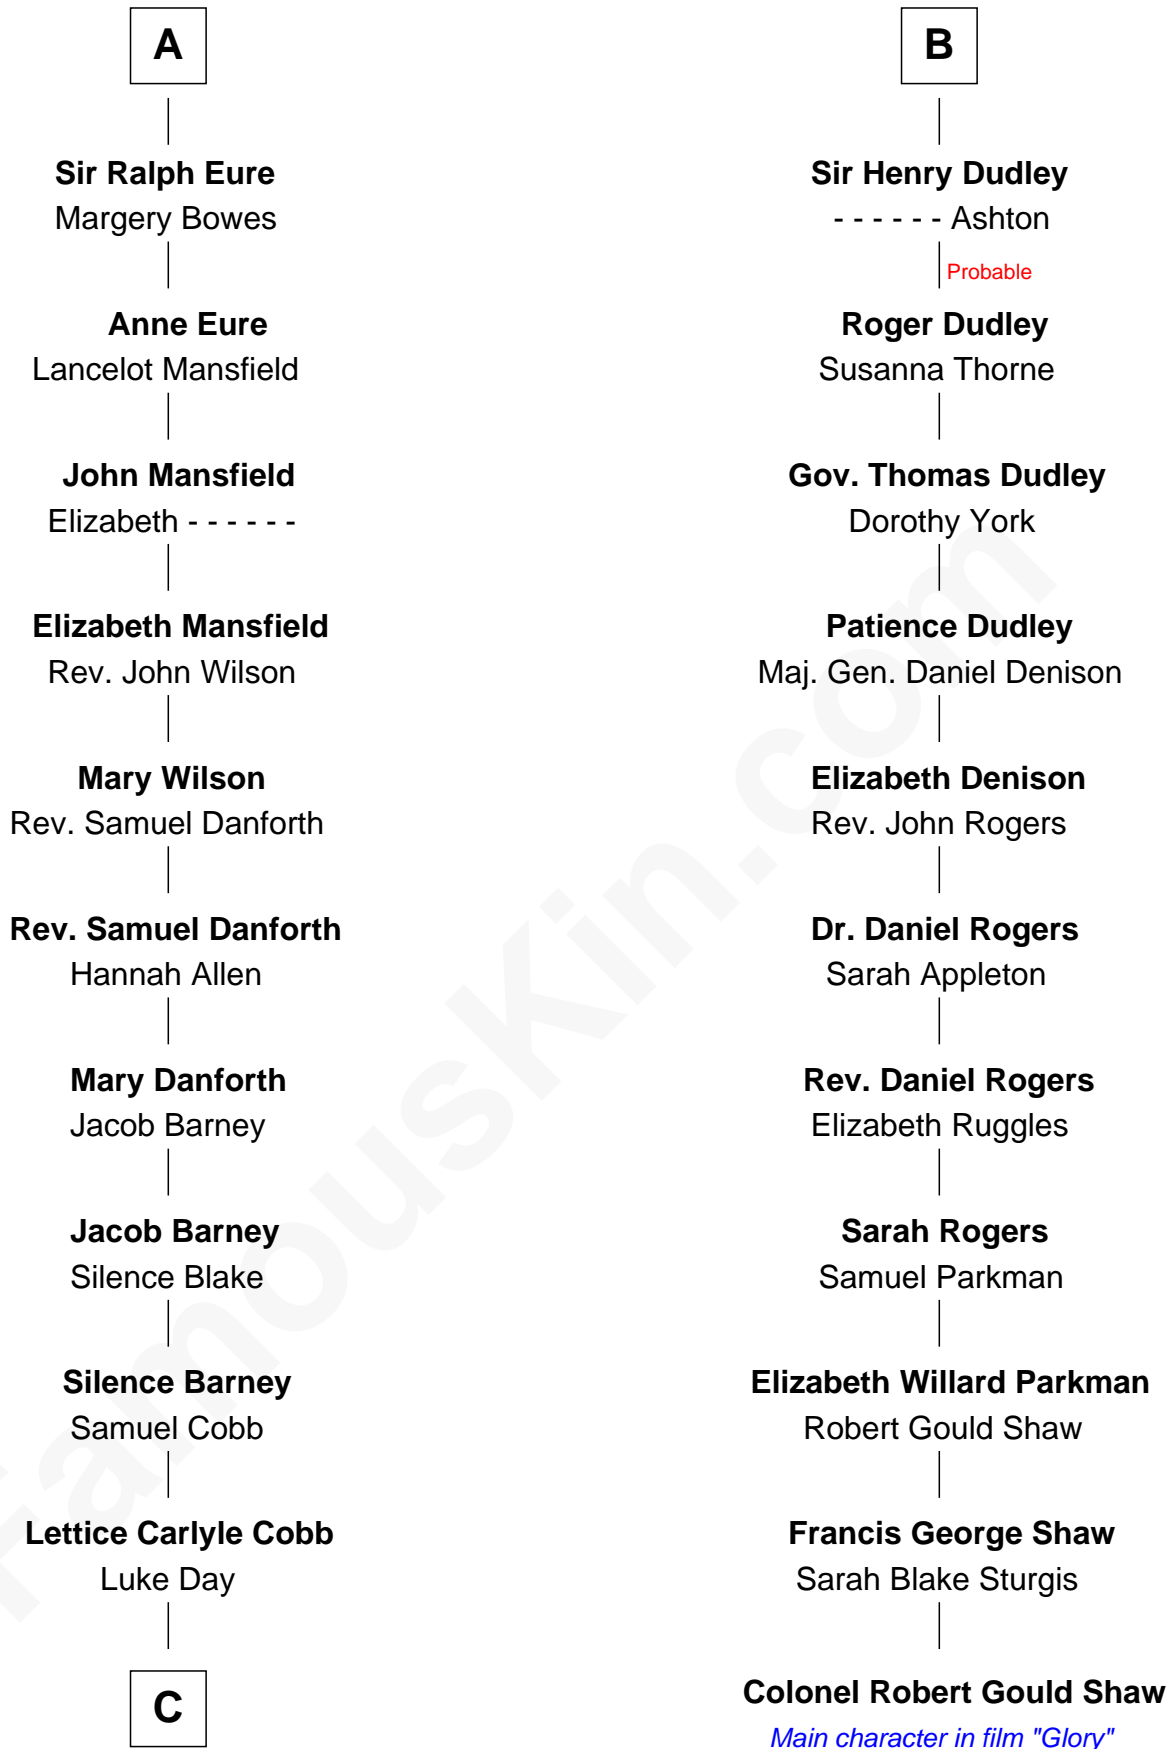

FamousKin.com

Relationship Chart of

Sandra Day O'Connor

First Female U.S. Supreme Court Justice

17th cousin 3 times removed of

Colonel Robert Gould Shaw

U.S. Civil War leader of film "Glory" fame

Sir William de Ros
Margery de Badlesmere

C

—
Hollis Day

Eliza L. Flanders

—
Henry Clay Day

Alice Edith Hilton

—
Henry R. Day

Ada Mae Wilkey

—
Sandra Day O'Connor