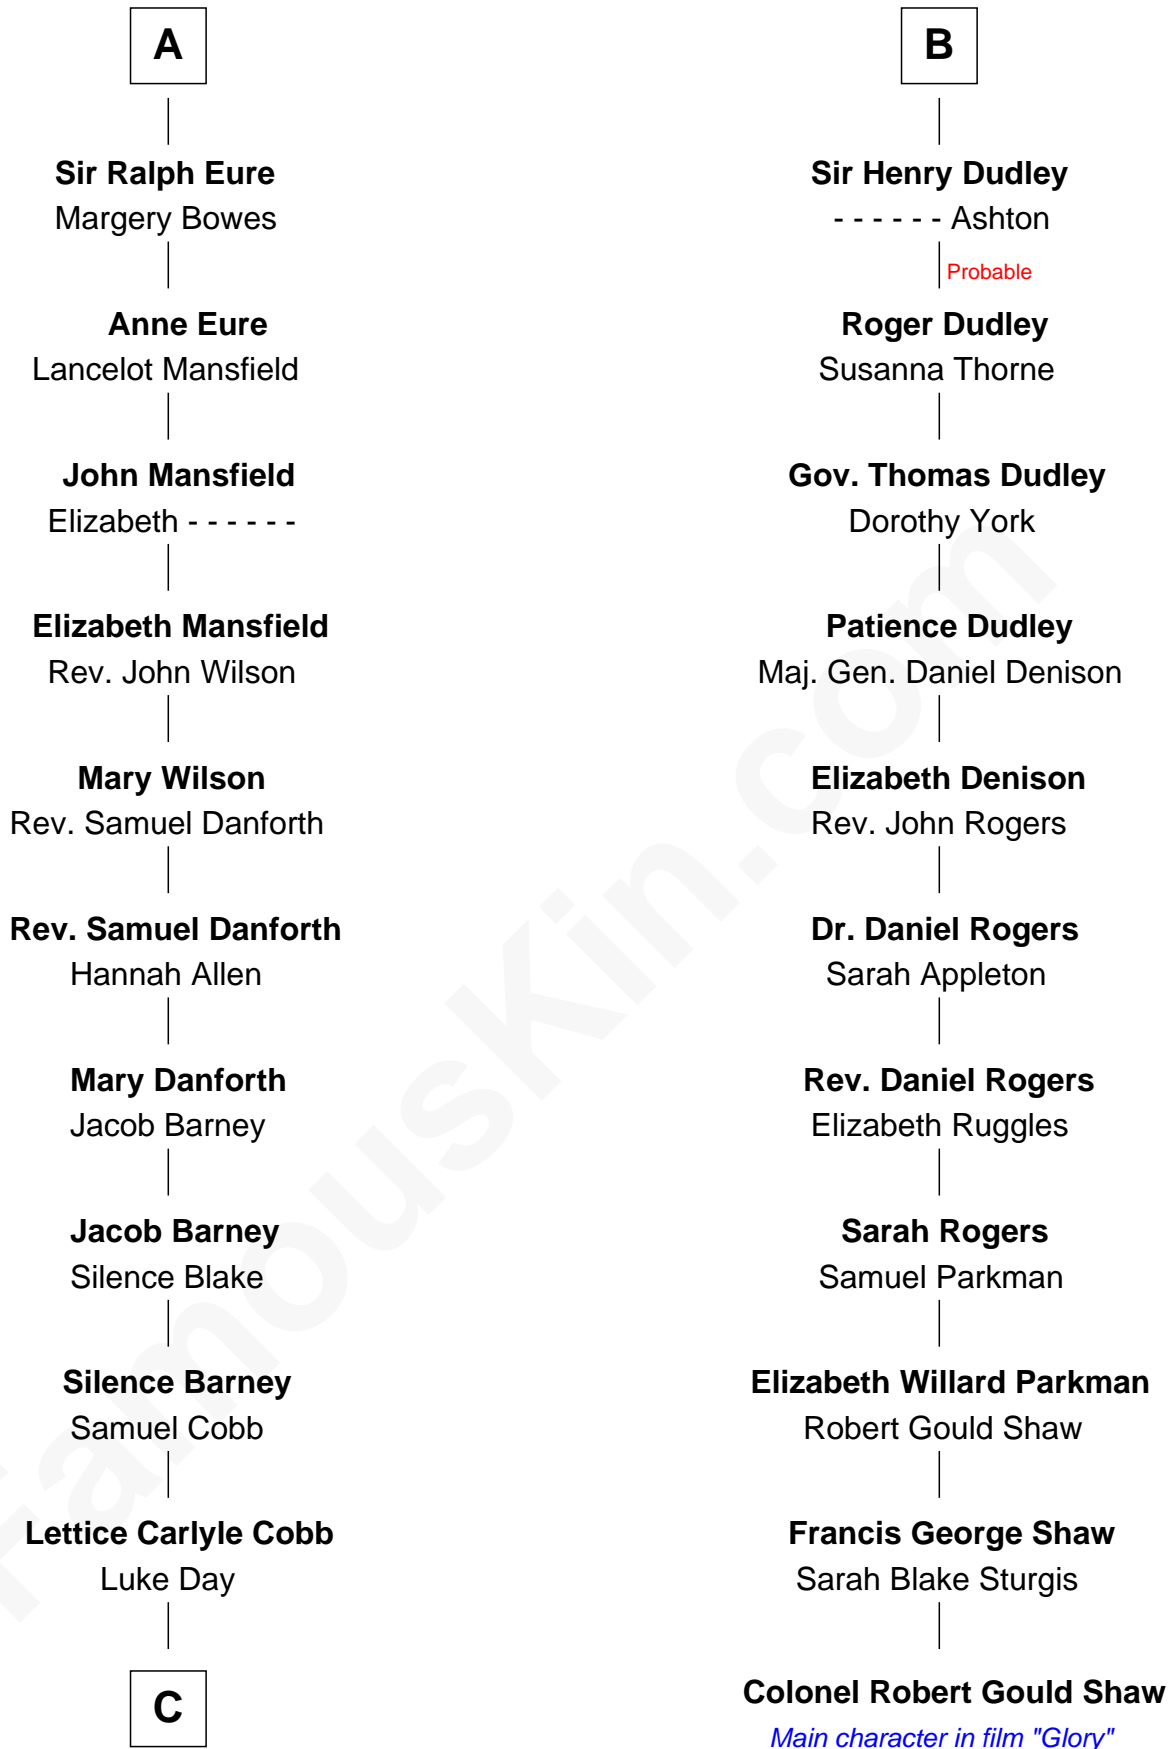

## Relationship Chart of

### Sandra Day O'Connor

*First Female U.S. Supreme Court Justice*

17th cousin 3 times removed of

### Colonel Robert Gould Shaw

*U.S. Civil War leader of film "Glory" fame*

**C**

—  
**Hollis Day**

Eliza L. Flanders

—  
**Henry Clay Day**

Alice Edith Hilton

—  
**Henry R. Day**