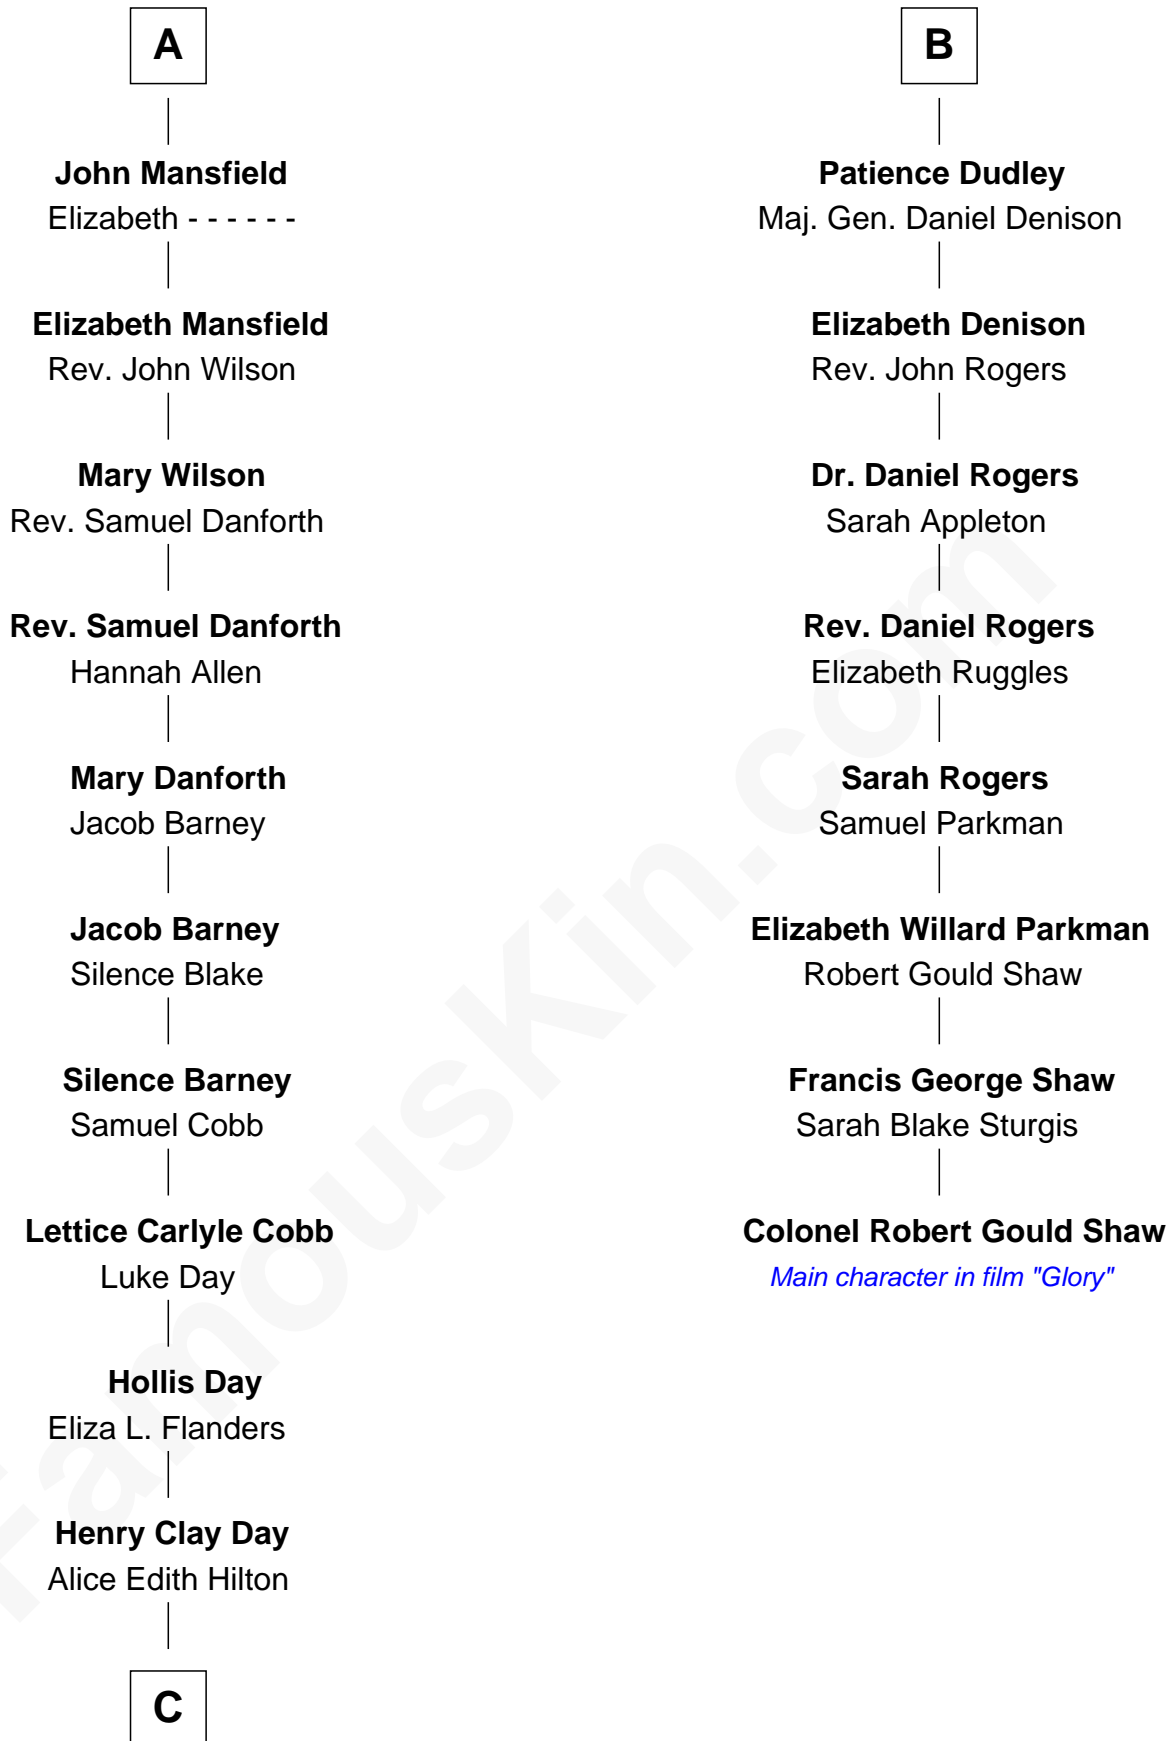

FamousKin.com

Relationship Chart of

Sandra Day O'Connor

First Female U.S. Supreme Court Justice

14th cousin 4 times removed of

Colonel Robert Gould Shaw

U.S. Civil War leader of film "Glory" fame

C