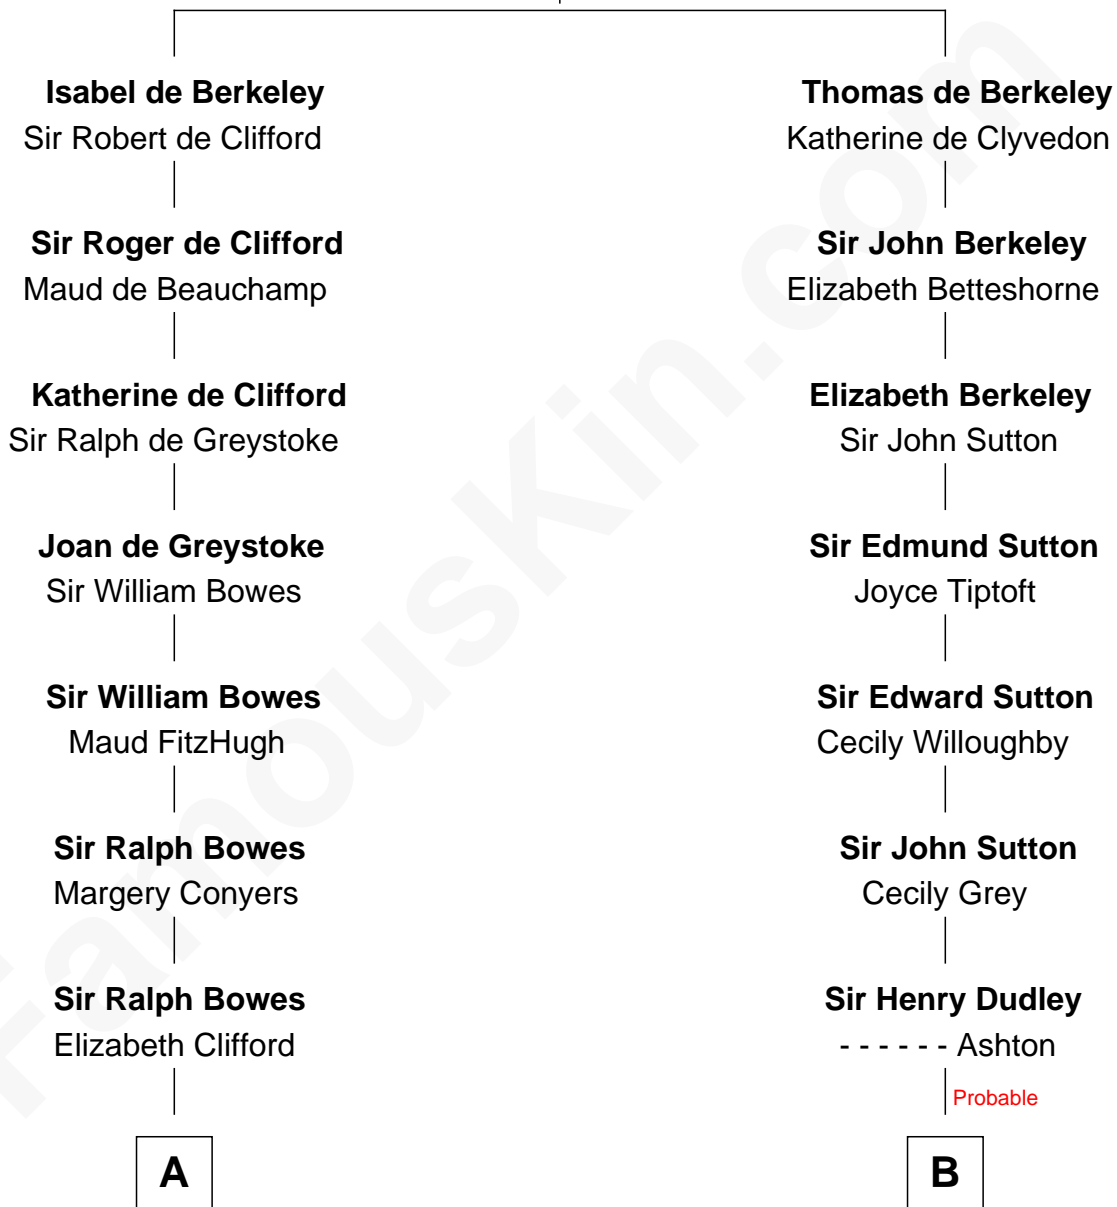

FamousKin.com

Relationship Chart of

Sandra Day O'Connor

First Female U.S. Supreme Court Justice

16th cousin 4 times removed of

Colonel Robert Gould Shaw

U.S. Civil War leader of film "Glory" fame

Sir Maurice de Berkeley

Eve la Zouche

C

—
Hollis Day

Eliza L. Flanders

—
Henry Clay Day

Alice Edith Hilton

—
Henry R. Day

Ada Mae Wilkey