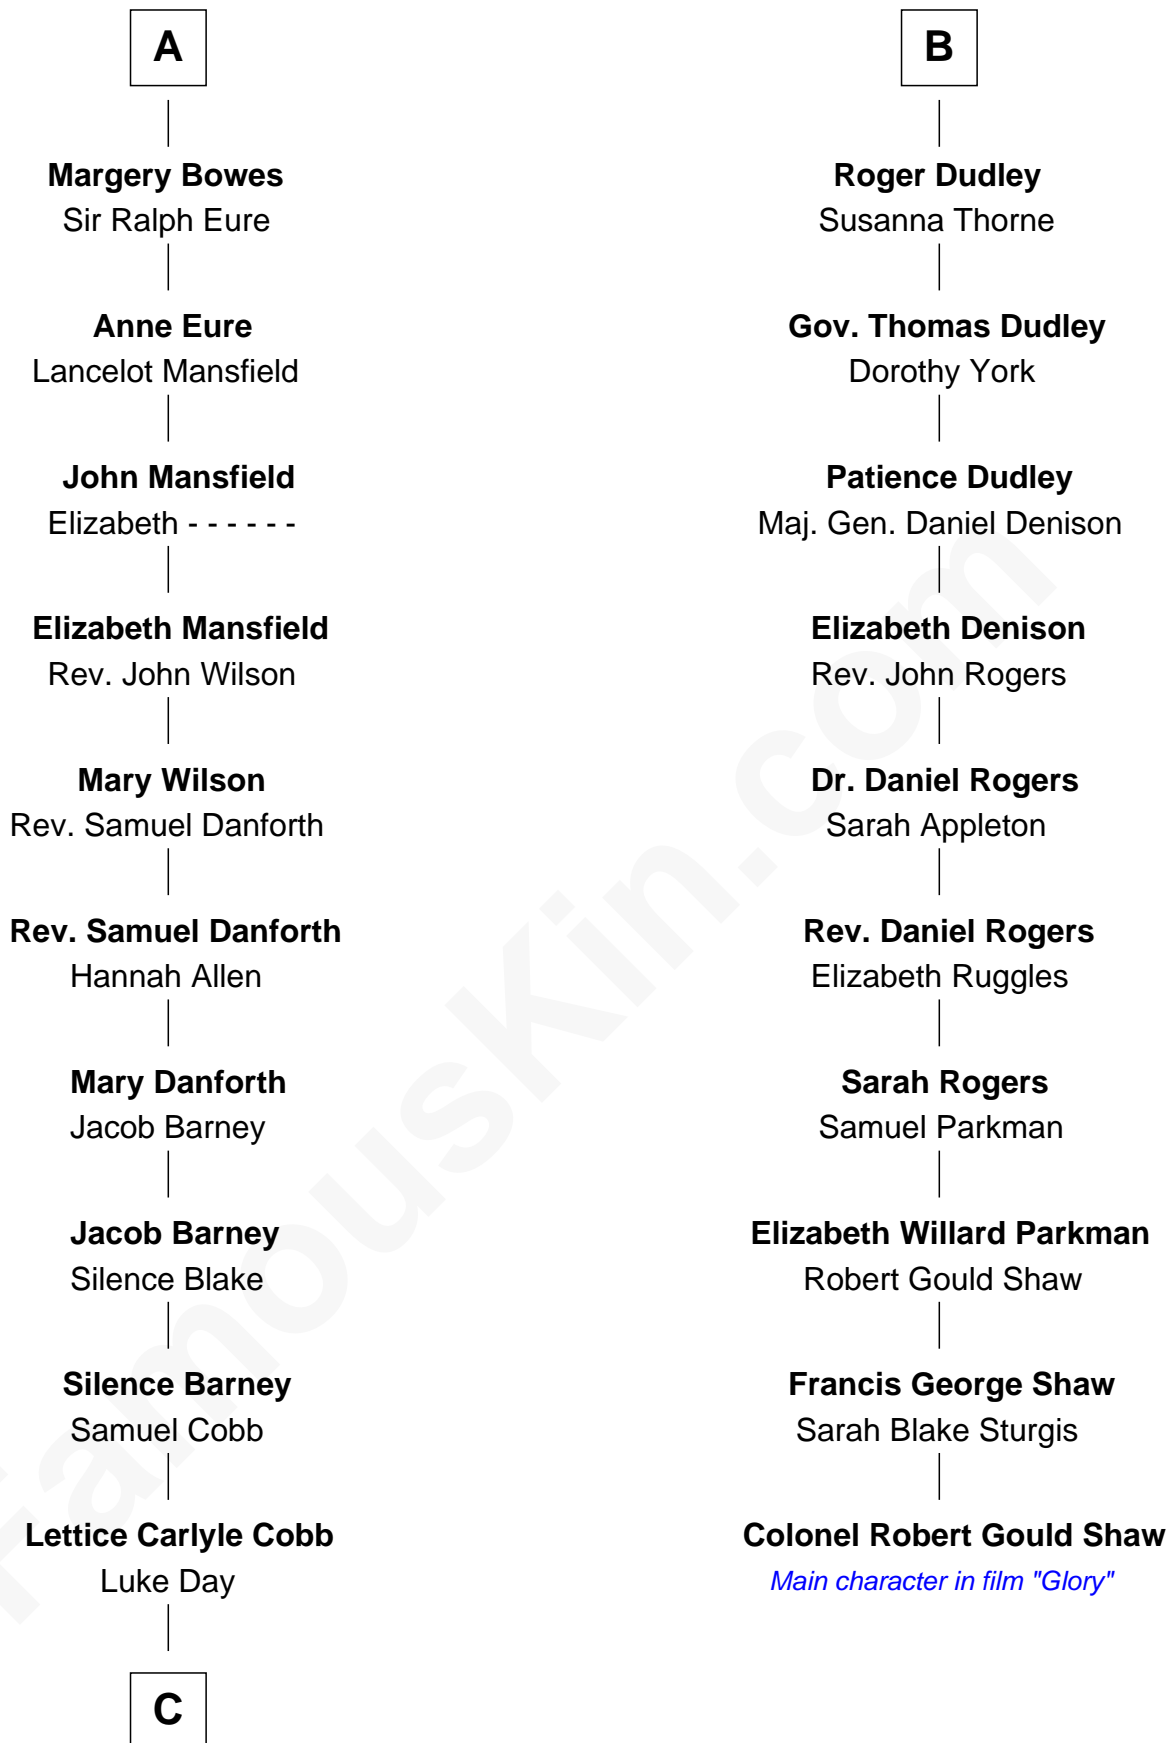

FamousKin.com

Relationship Chart of

Sandra Day O'Connor

First Female U.S. Supreme Court Justice

16th cousin 4 times removed of

Colonel Robert Gould Shaw

U.S. Civil War leader of film "Glory" fame

Sir Maurice de Berkeley

Eve la Zouche

C

—
Hollis Day

Eliza L. Flanders

—
Henry Clay Day

Alice Edith Hilton

—
Henry R. Day

Ada Mae Wilkey