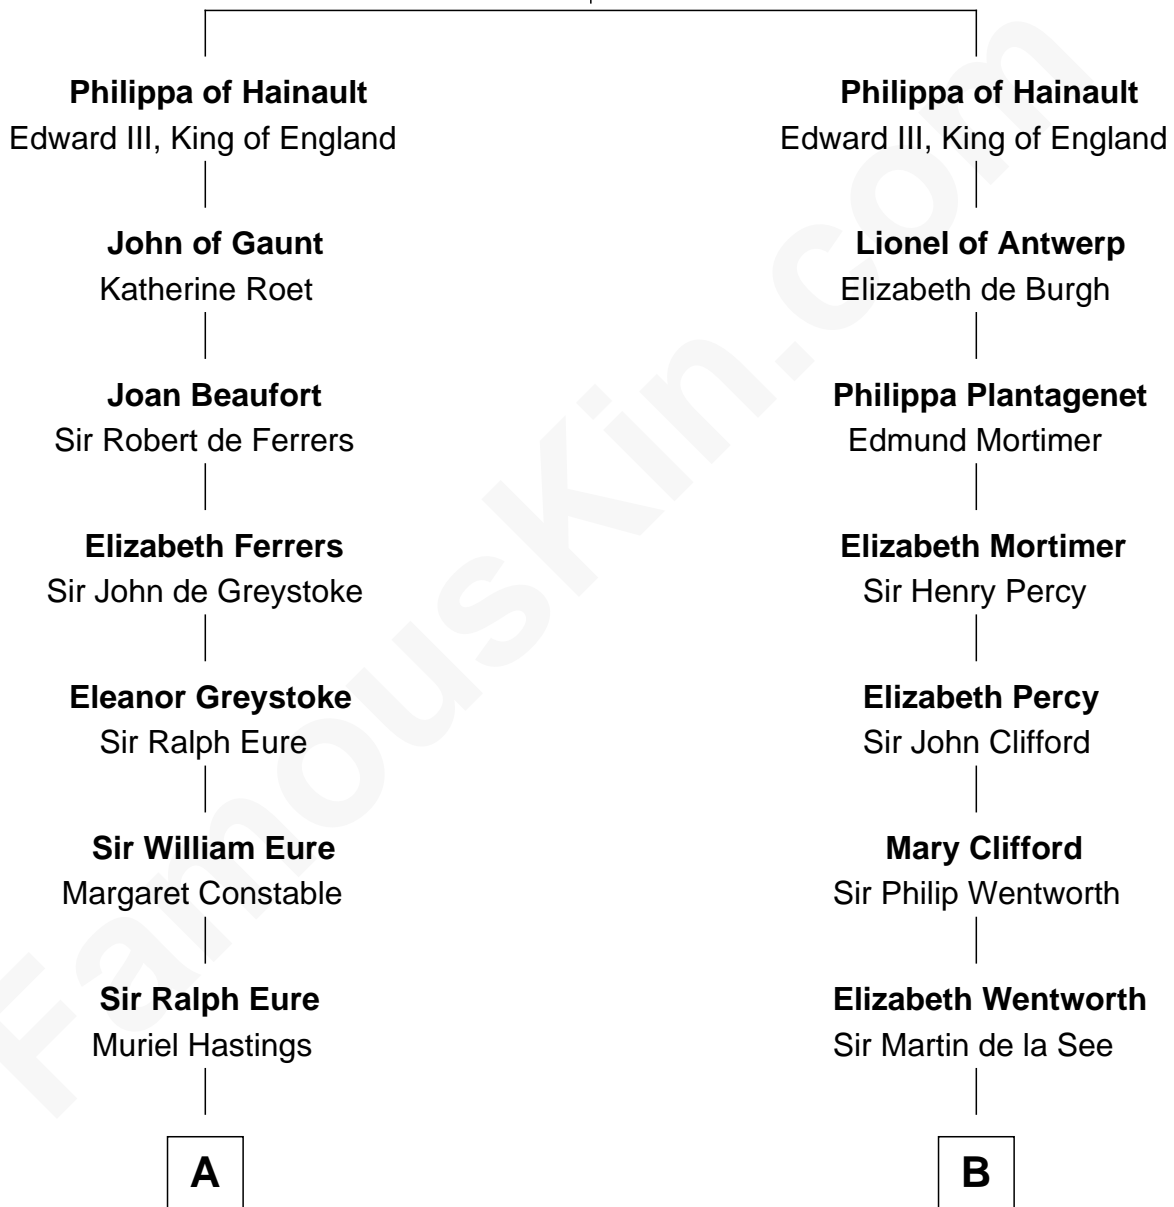

William III of Hainault

Jeanne of Valois