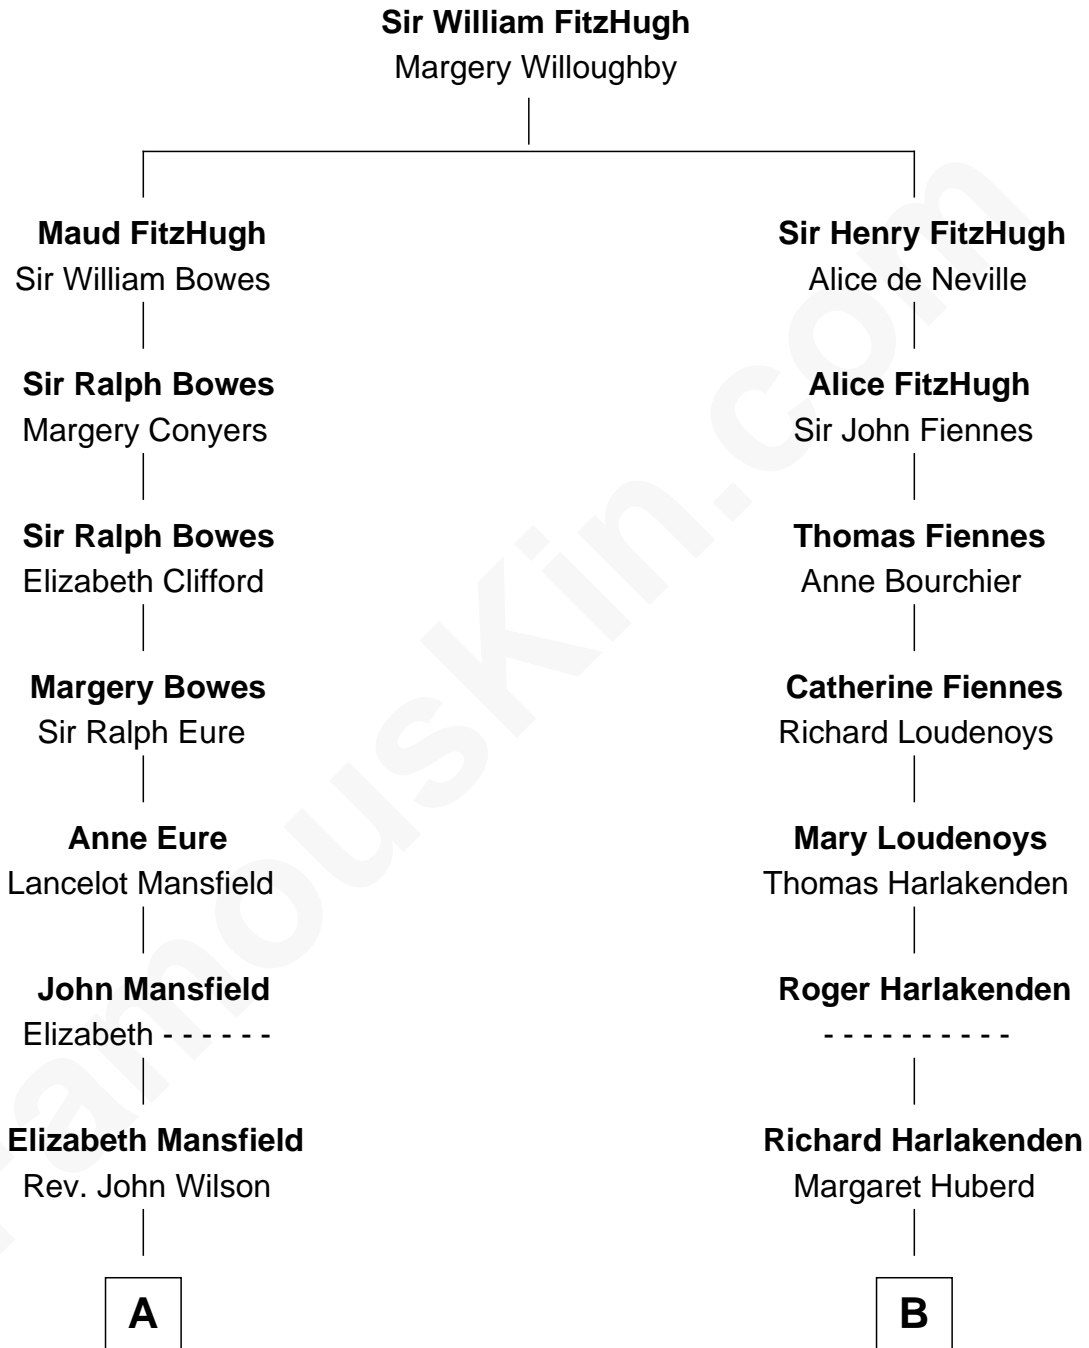

FamousKin.com

Relationship Chart of

Sandra Day O'Connor

First Female U.S. Supreme Court Justice

16th cousin 2 times removed of

Anne Baxter
Movie Actress

C

Catherine Dorothy Wright

Kenneth Stuart Baxter

Anne Baxter

Movie Actress

FamousKin.com