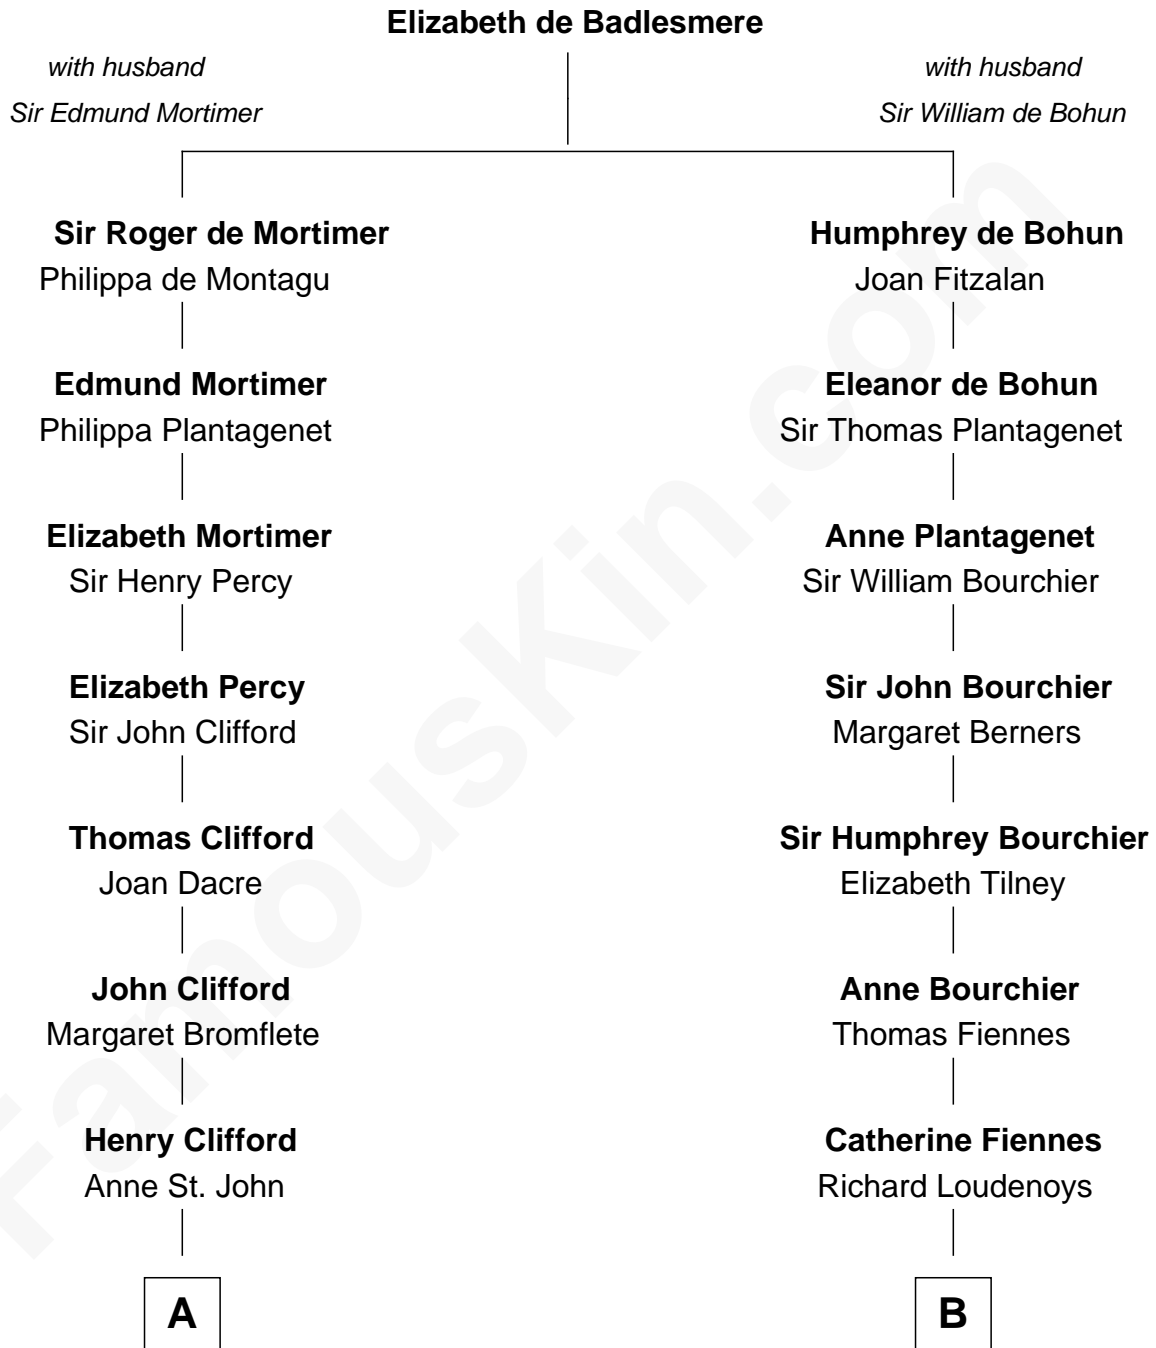

FamousKin.com

Relationship Chart of

Sandra Day O'Connor

First Female U.S. Supreme Court Justice

21st cousin of

Anne Baxter
Movie Actress

C

Lettice Carlyle Cobb

Luke Day

Hollis Day

Eliza L. Flanders

Henry Clay Day

Alice Edith Hilton

Henry R. Day

Ada Mae Wilkey

Sandra Day O'Connor