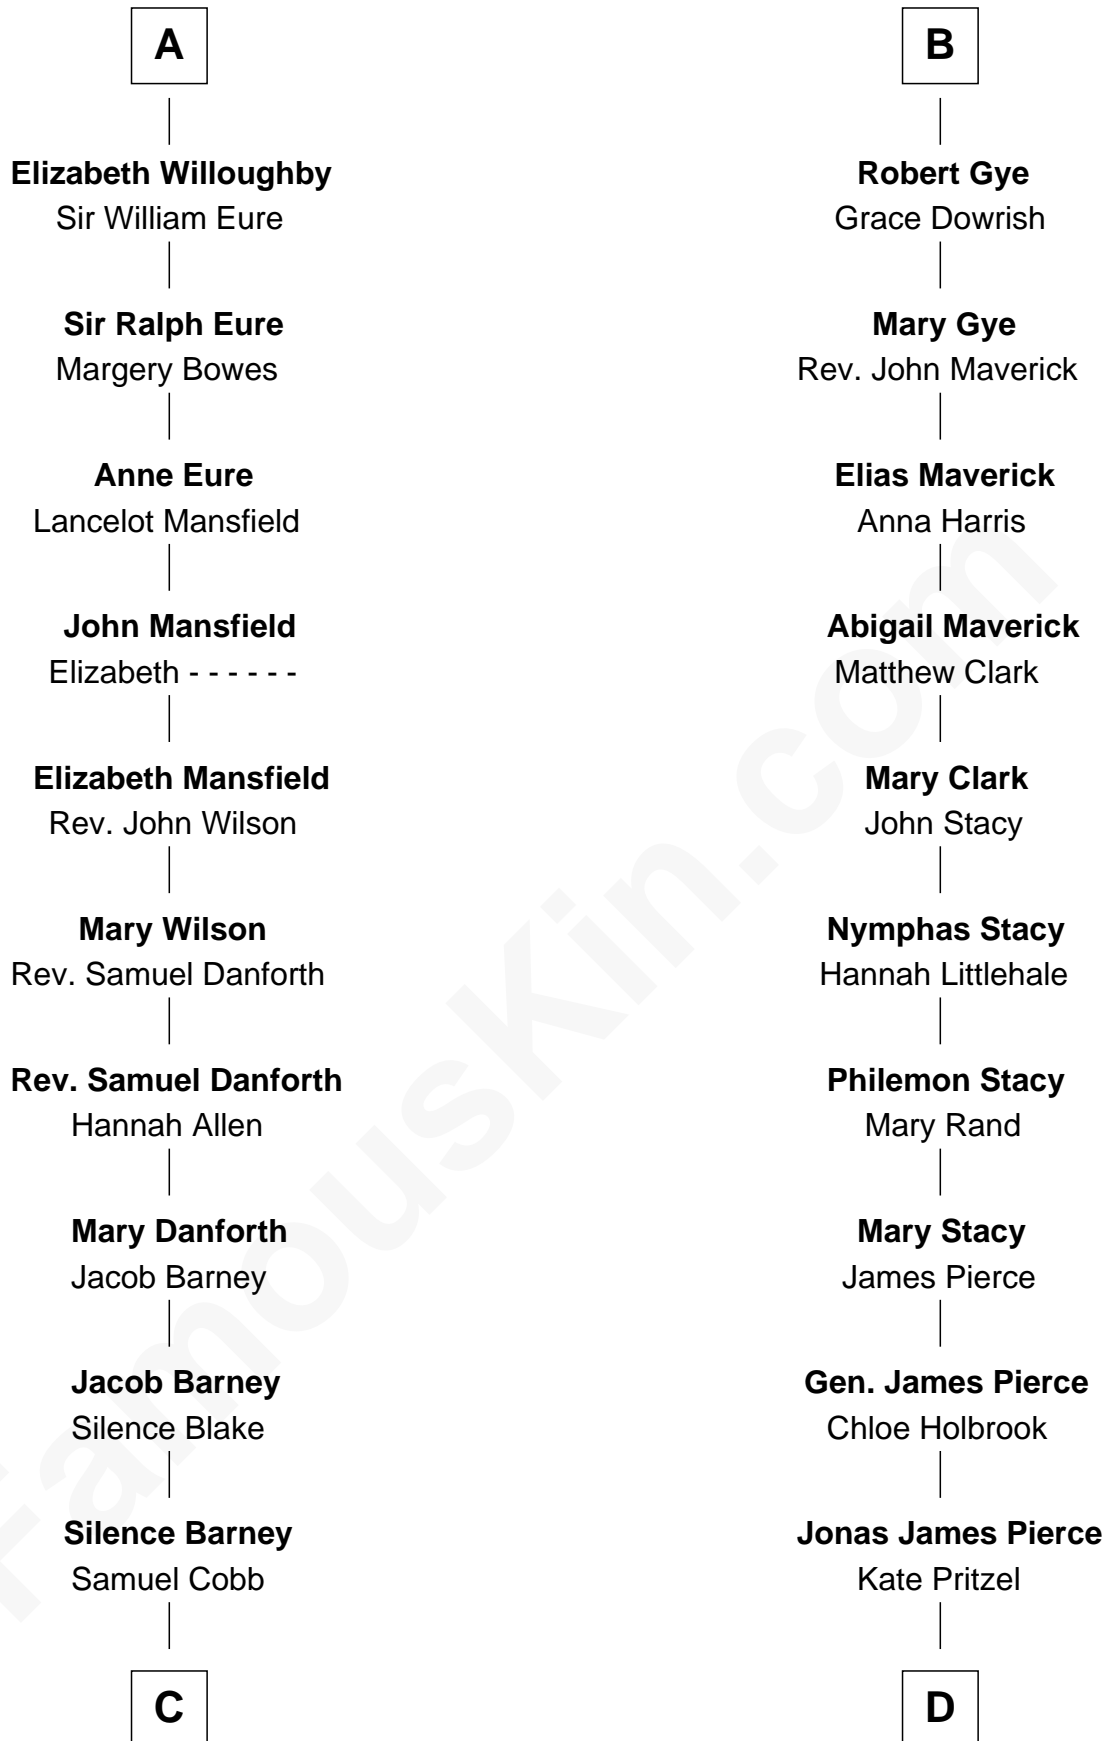

FamousKin.com

Relationship Chart of

Sandra Day O'Connor

First Female U.S. Supreme Court Justice

19th cousin 2 times removed of

Barbara (Pierce) Bush

First Lady of President George H.W. Bush

C

Lettice Carlyle Cobb

Luke Day

Hollis Day

Eliza L. Flanders

Henry Clay Day

Alice Edith Hilton

Henry R. Day

Ada Mae Wilkey

Sandra Day O'Connor

U.S. Supreme Court Justice

D

Scott Pierce

Mabel Marvin

Marvin Pierce

Pauline Robinson

Barbara (Pierce) Bush