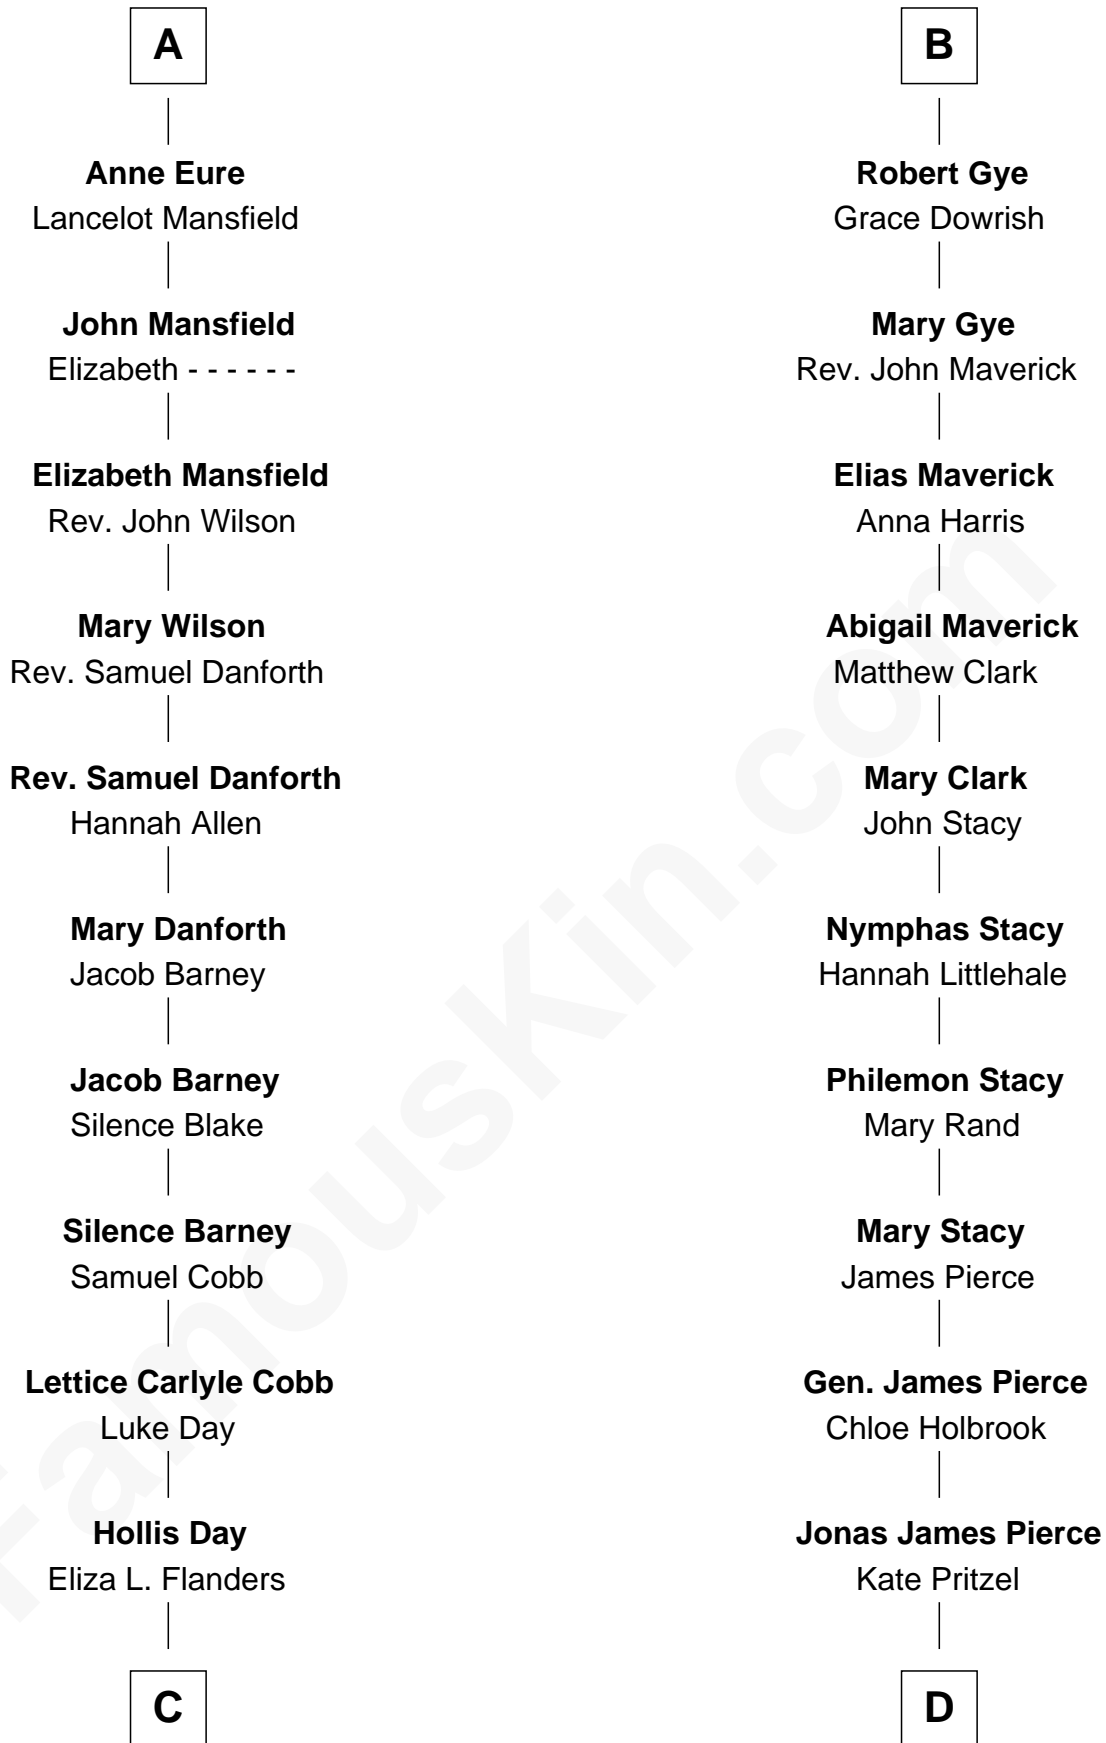

## Relationship Chart of

### Sandra Day O'Connor

*First Female U.S. Supreme Court Justice*

19th cousin of

### Barbara (Pierce) Bush

*First Lady of President George H.W. Bush*

**Edmund Fitzalan**

Alice de Warenne

**C**

**Henry Clay Day**  
Alice Edith Hilton

**Henry R. Day**  
Ada Mae Wilkey

**Sandra Day O'Connor**  
*U.S. Supreme Court Justice*

**D**

**Scott Pierce**  
Mabel Marvin

**Marvin Pierce**  
Pauline Robinson

**Barbara (Pierce) Bush**  
*First Lady of George H.W. Bush*

FamousKin.com