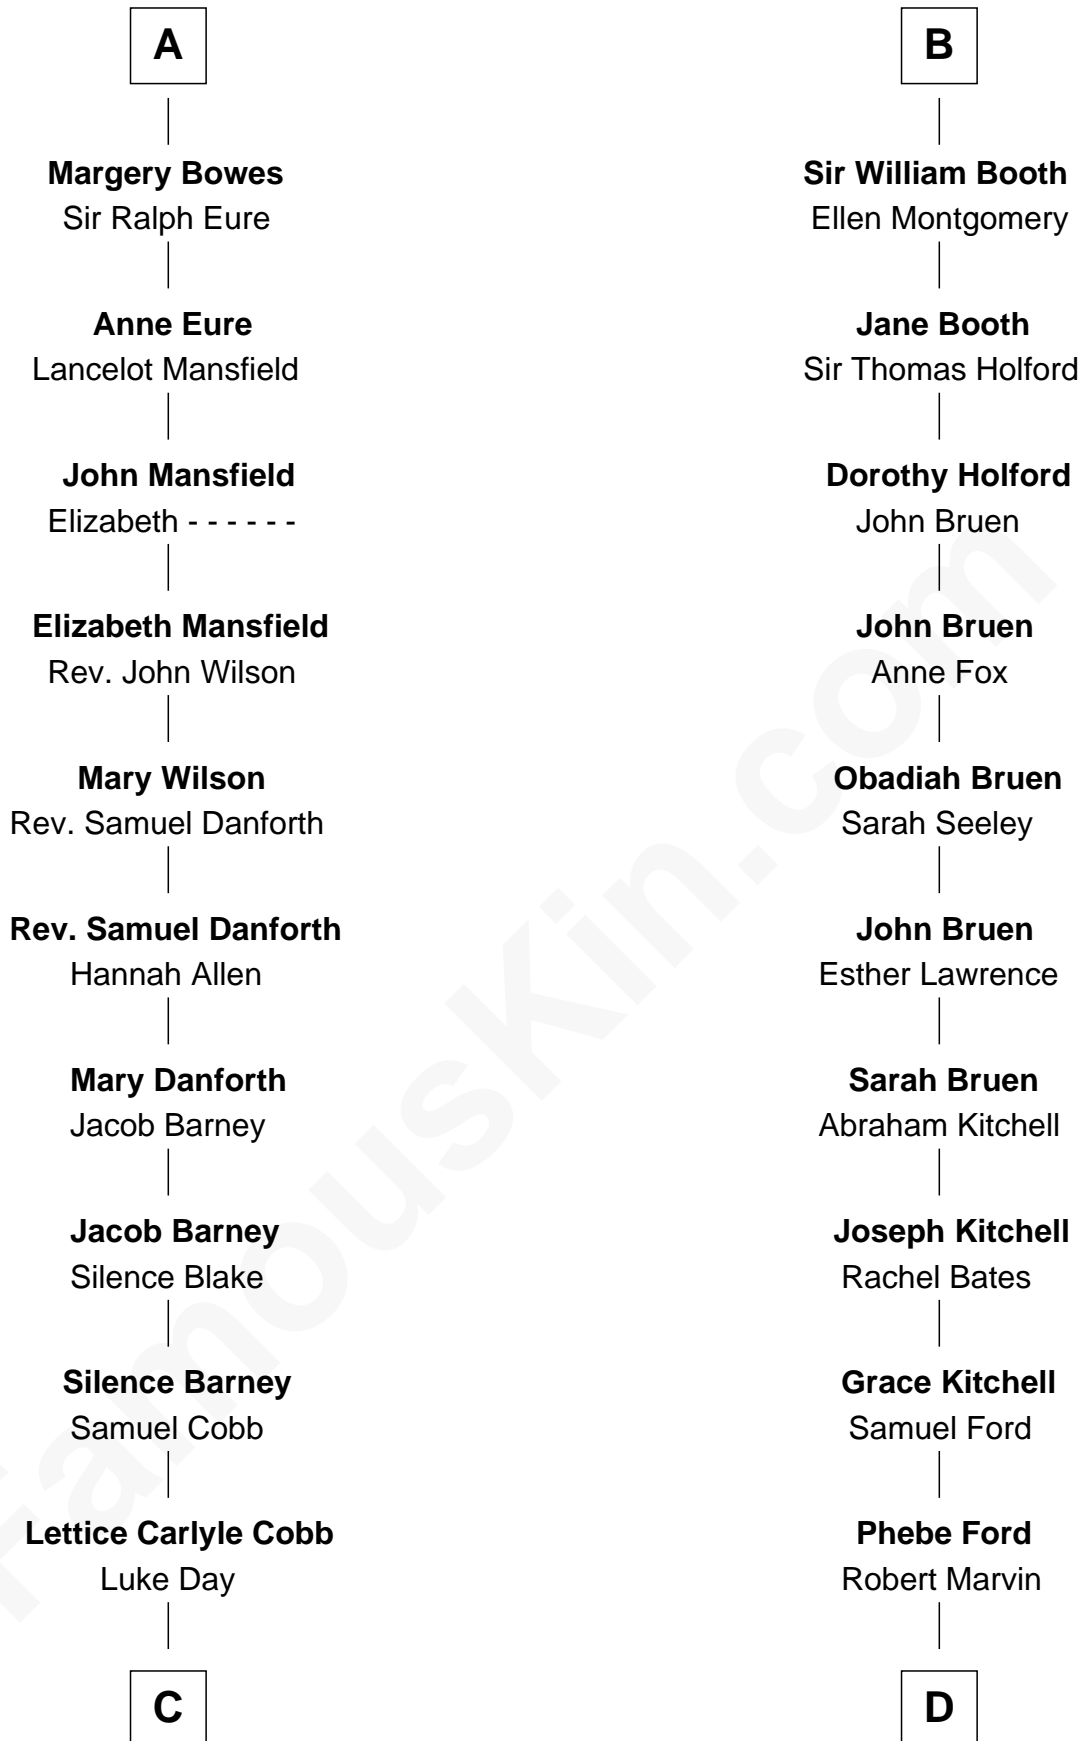

FamousKin.com
Relationship Chart of
Sandra Day O'Connor

First Female U.S. Supreme Court Justice

20th cousin 1 time removed of

Barbara (Pierce) Bush

First Lady of President George H.W. Bush

C

Hollis Day

Eliza L. Flanders

Henry Clay Day

Alice Edith Hilton

Henry R. Day

Ada Mae Wilkey

Sandra Day O'Connor

U.S. Supreme Court Justice

D

Samuel Ross Marvin

Julia Ann Place

Jerome Place Marvin

Martha Ann Stokes

Mabel Marvin

Scott Pierce

Marvin Pierce

Pauline Robinson

Barbara (Pierce) Bush