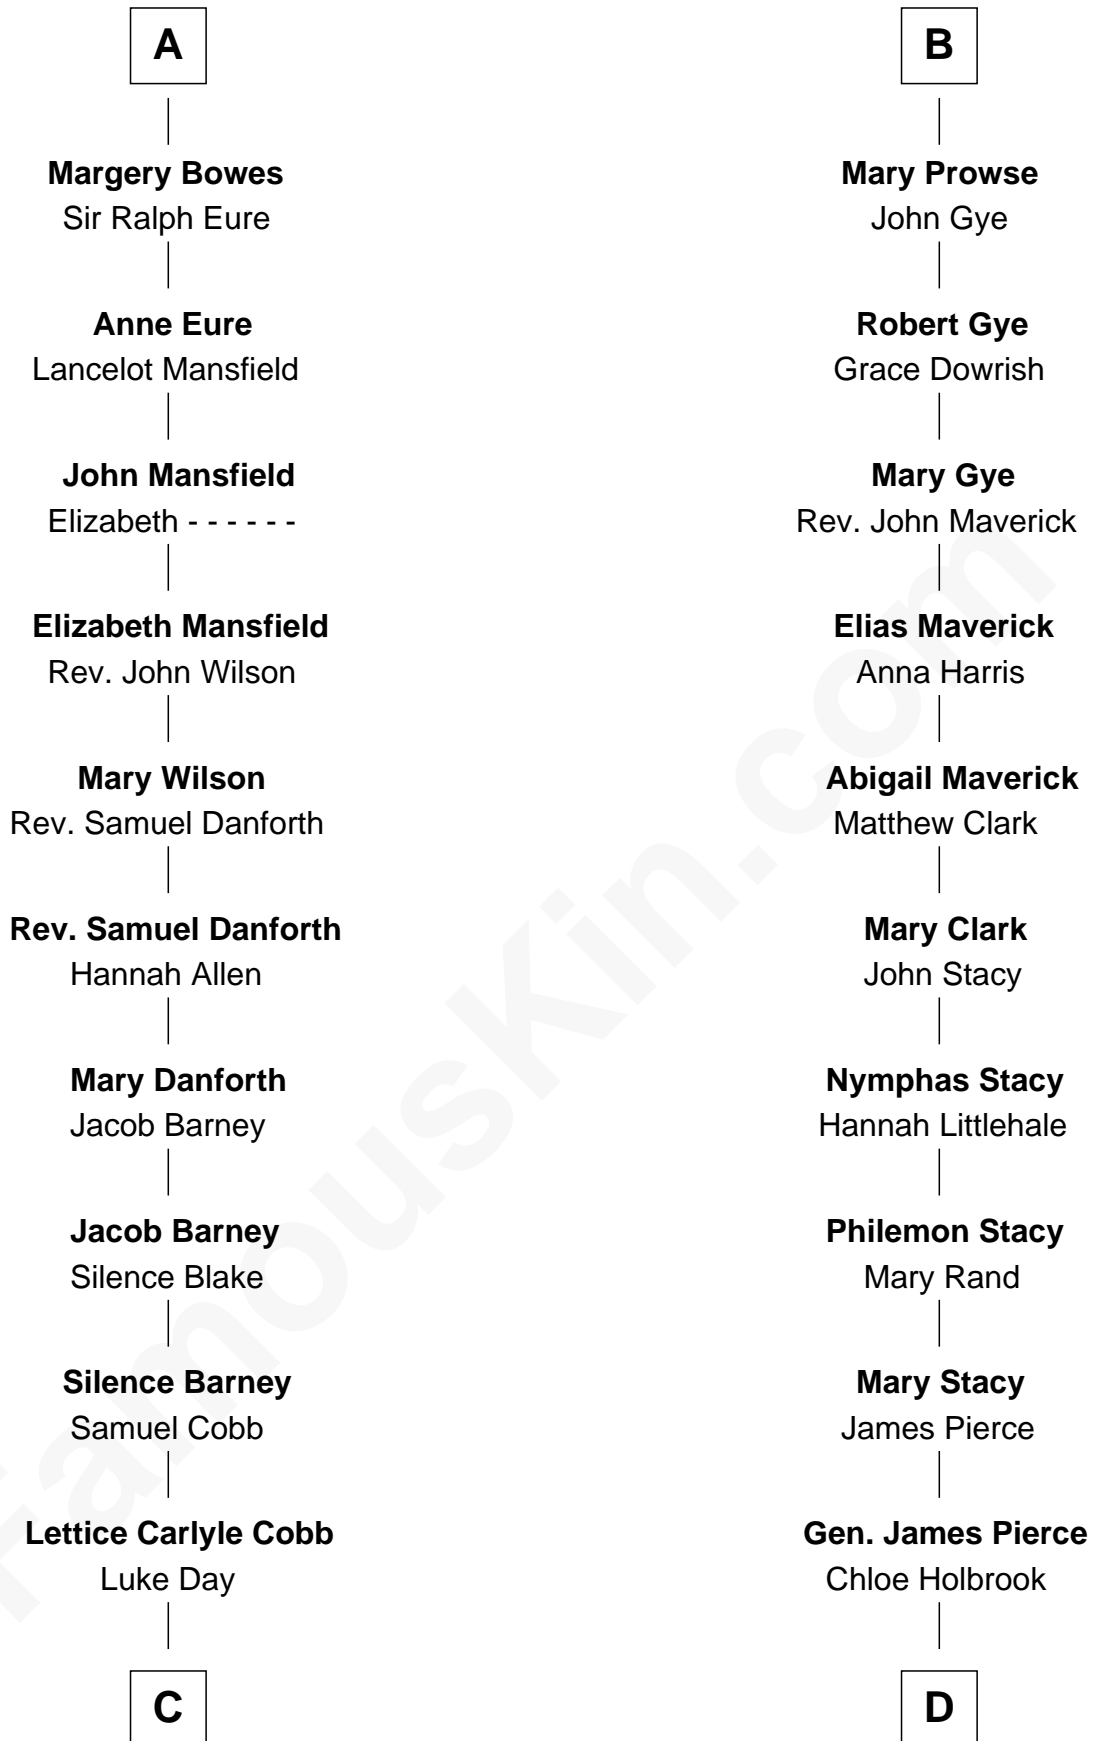

**FamousKin.com**  
**Relationship Chart of**  
**Sandra Day O'Connor**

*First Female U.S. Supreme Court Justice*

20th cousin of

**Barbara (Pierce) Bush**

*First Lady of President George H.W. Bush*

**Sir Maurice de Berkeley**

Eve la Zouche

**C**

**Hollis Day**

Eliza L. Flanders

**Henry Clay Day**

Alice Edith Hilton

**Henry R. Day**

Ada Mae Wilkey

**Sandra Day O'Connor**

*U.S. Supreme Court Justice*

**D**

**Jonas James Pierce**

Kate Pritzel

**Scott Pierce**

Mabel Marvin

**Marvin Pierce**