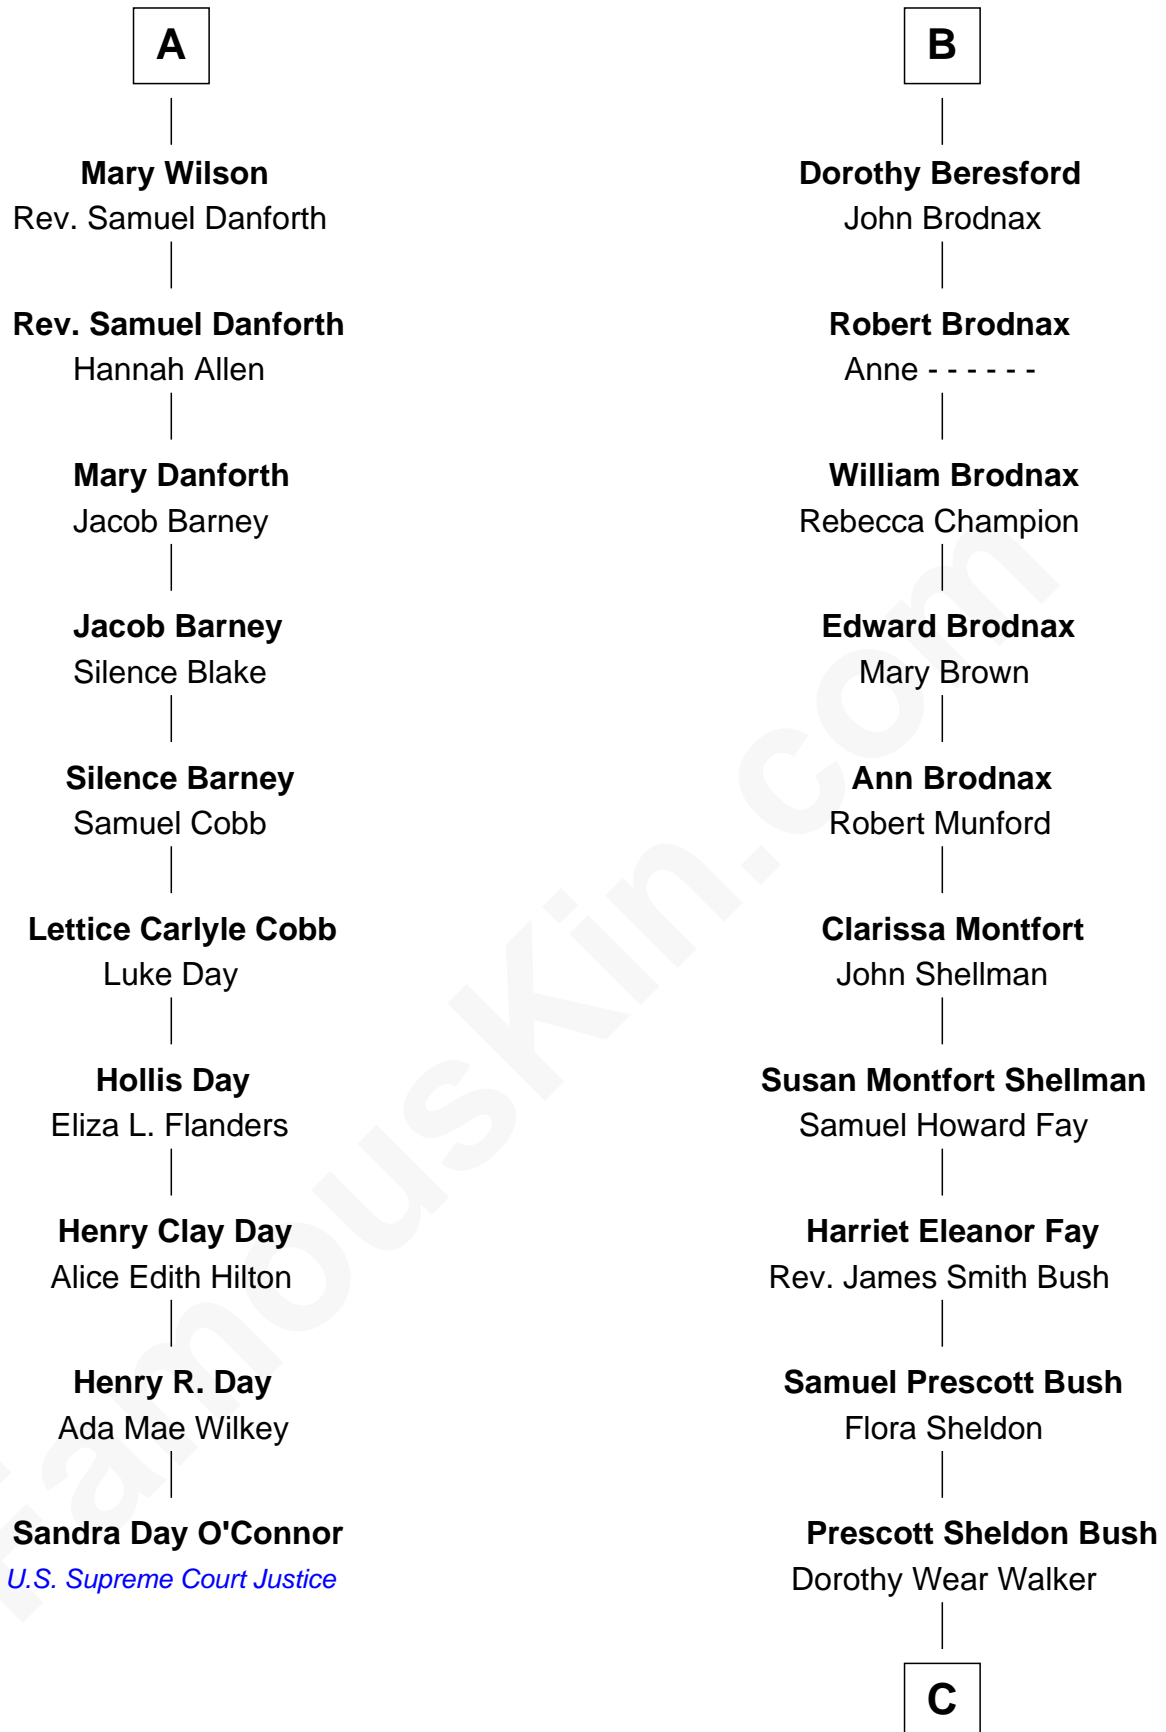

FamousKin.com

Relationship Chart of

Sandra Day O'Connor

First Female U.S. Supreme Court Justice

16th cousin 2 times removed of

George W. Bush
43rd U.S. President

Sir Lionel de Welles
Joan de Waterton

C

George Herbert Walker Bush

Barbara Pierce

George W. Bush

43rd U.S. President

FamousKin.com