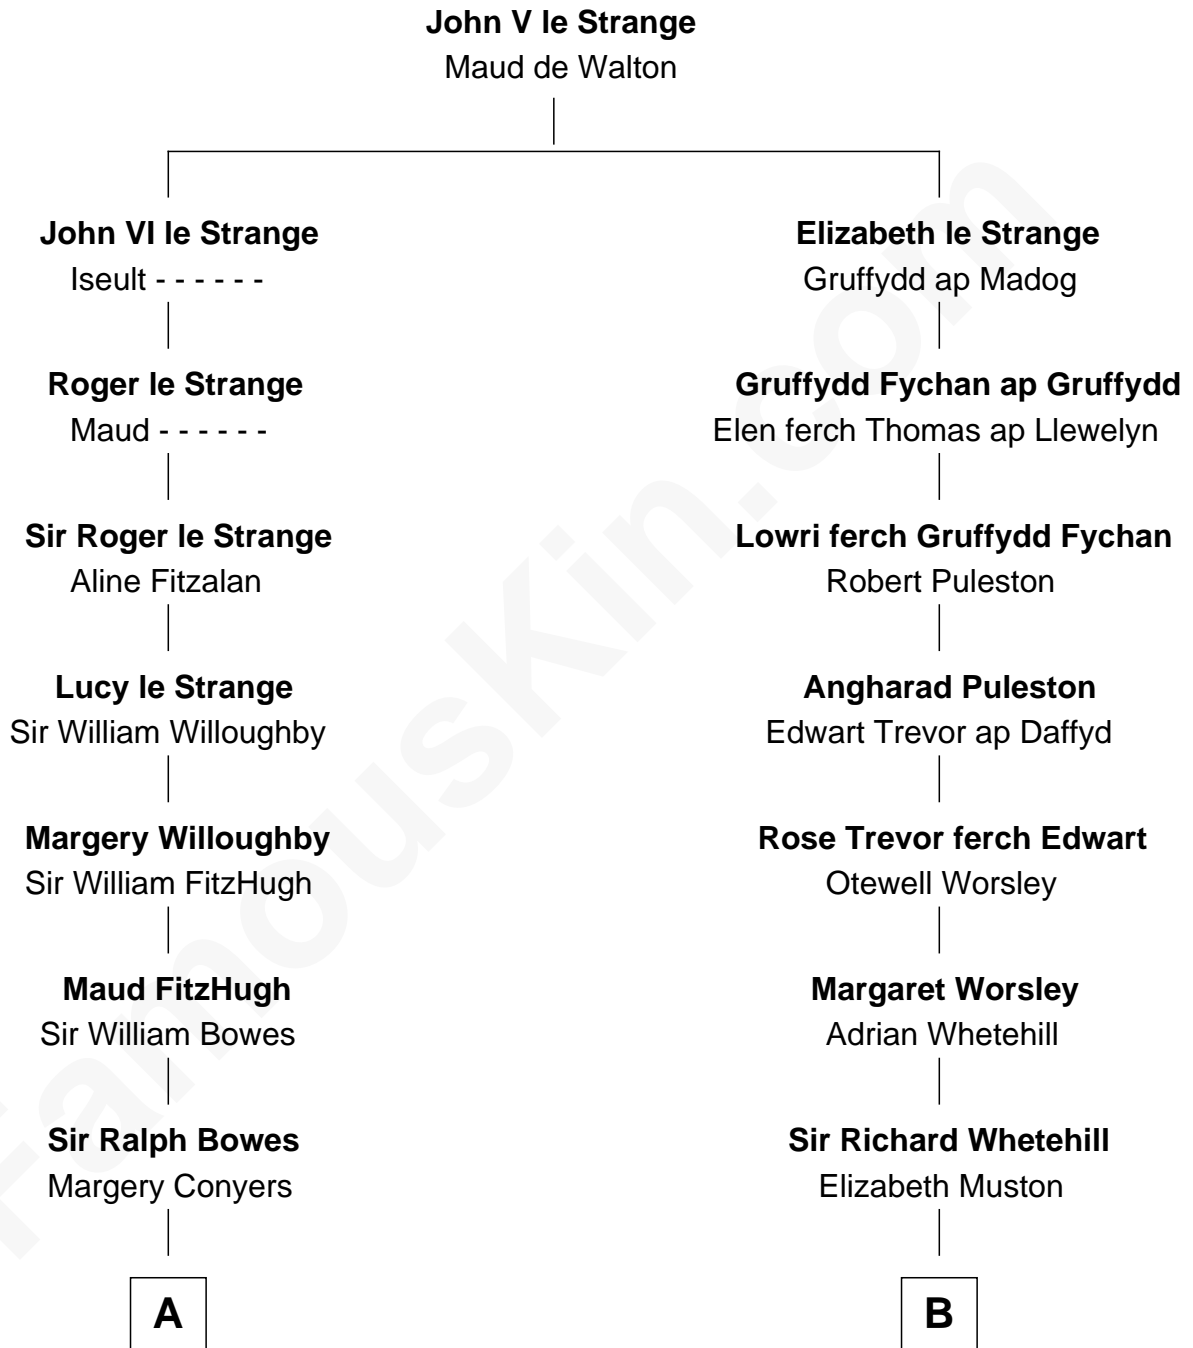

Eliphalet Remington

Founder of Remington Arms Company