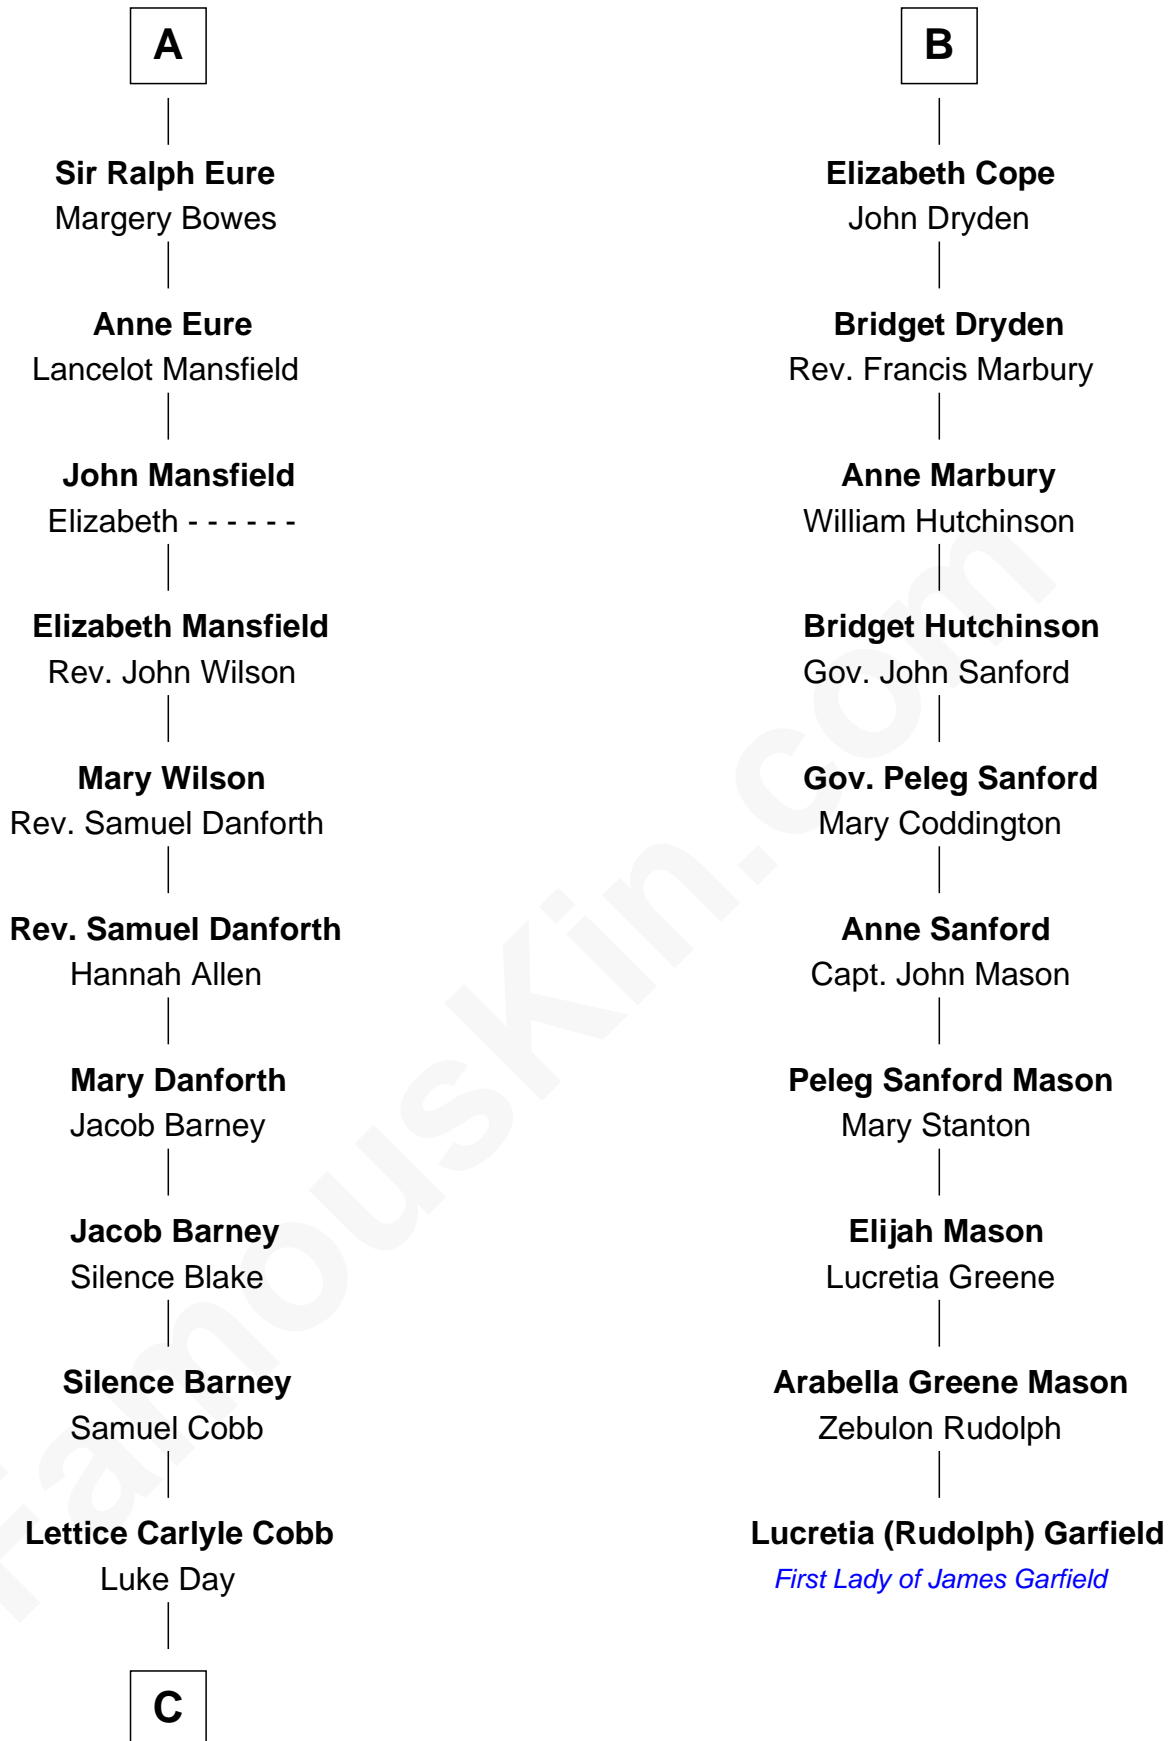

## Relationship Chart of

### Sandra Day O'Connor

*First Female U.S. Supreme Court Justice*

16th cousin 4 times removed of

### Lucretia (Rudolph) Garfield

*First Lady of President James Garfield*

**C**

—  
**Hollis Day**

Eliza L. Flanders

—  
**Henry Clay Day**

Alice Edith Hilton

—  
**Henry R. Day**