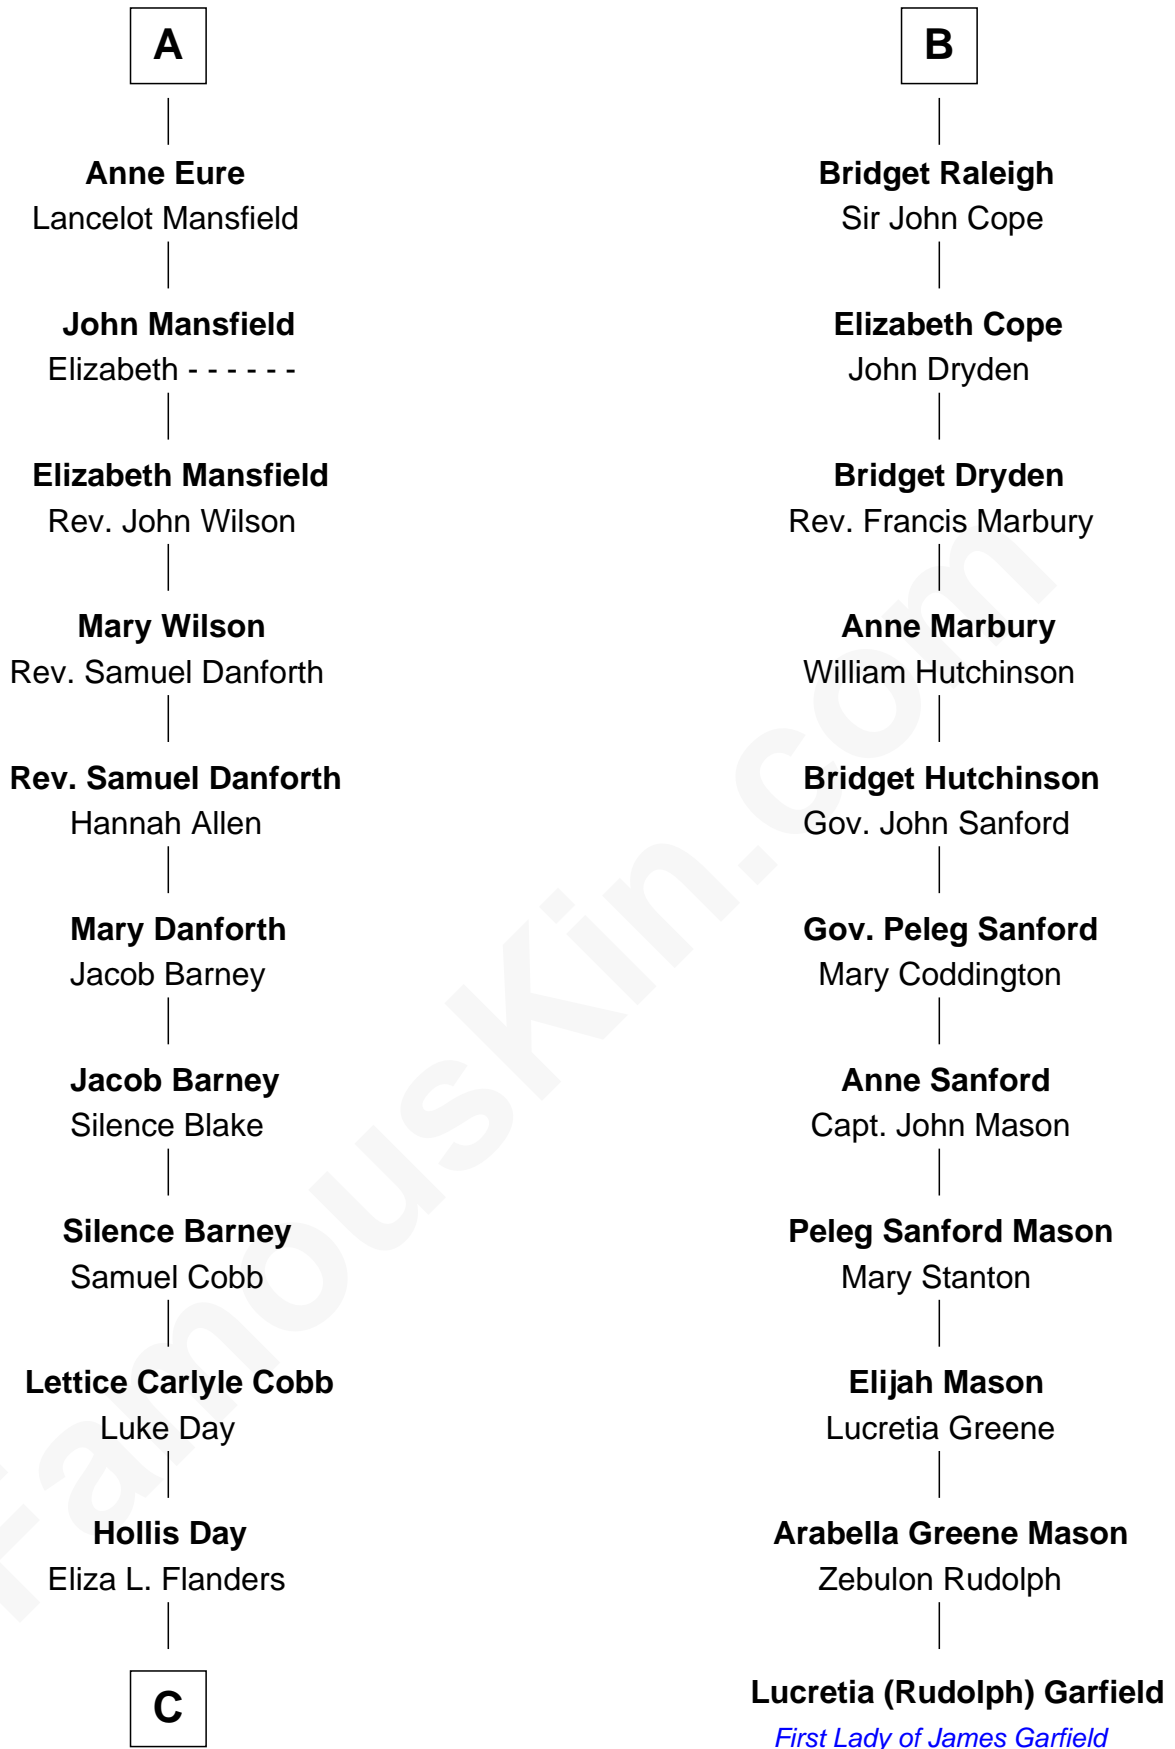

## Relationship Chart of

### Sandra Day O'Connor

*First Female U.S. Supreme Court Justice*

17th cousin 2 times removed of

### Lucretia (Rudolph) Garfield

*First Lady of President James Garfield*

**Edmund Fitzalan**

Alice de Warenne

**C**

Henry Clay Day  
Alice Edith Hilton

Henry R. Day  
Ada Mae Wilkey

Sandra Day O'Connor  
*U.S. Supreme Court Justice*