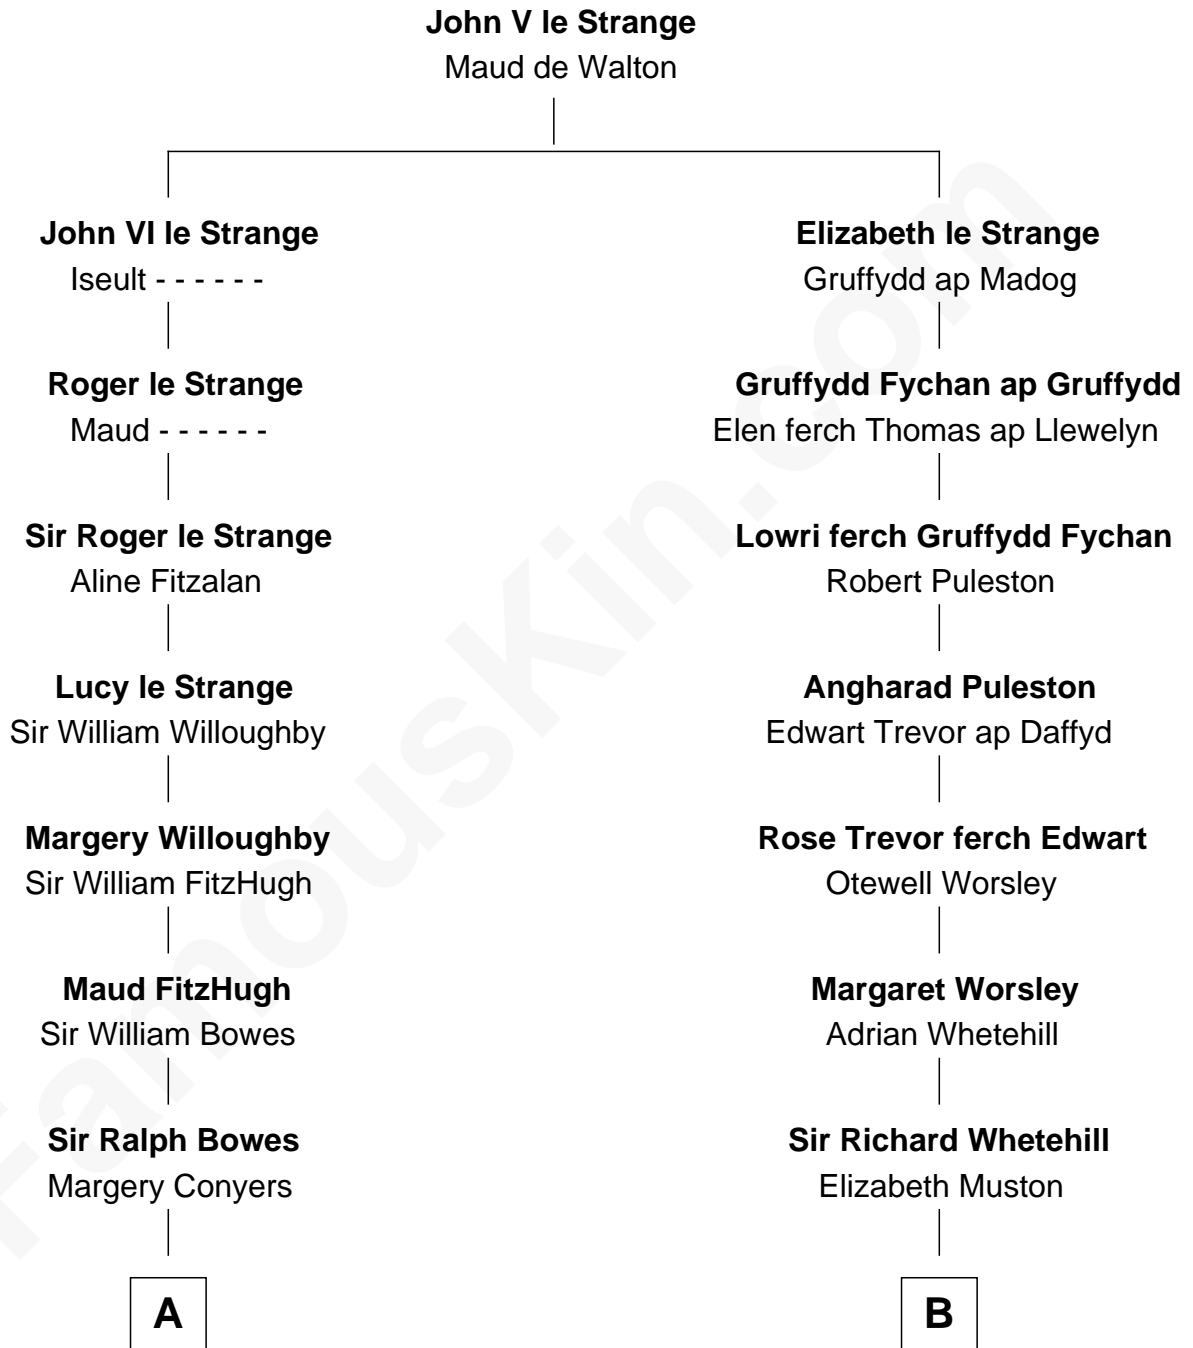

FamousKin.com

Relationship Chart of

Sandra Day O'Connor

First Female U.S. Supreme Court Justice

19th cousin 2 times removed of

Calvin Coolidge
30th U.S. President

C

Lettice Carlyle Cobb

Luke Day

Hollis Day

Eliza L. Flanders

Henry Clay Day

Alice Edith Hilton

Henry R. Day

Ada Mae Wilkey

Sandra Day O'Connor