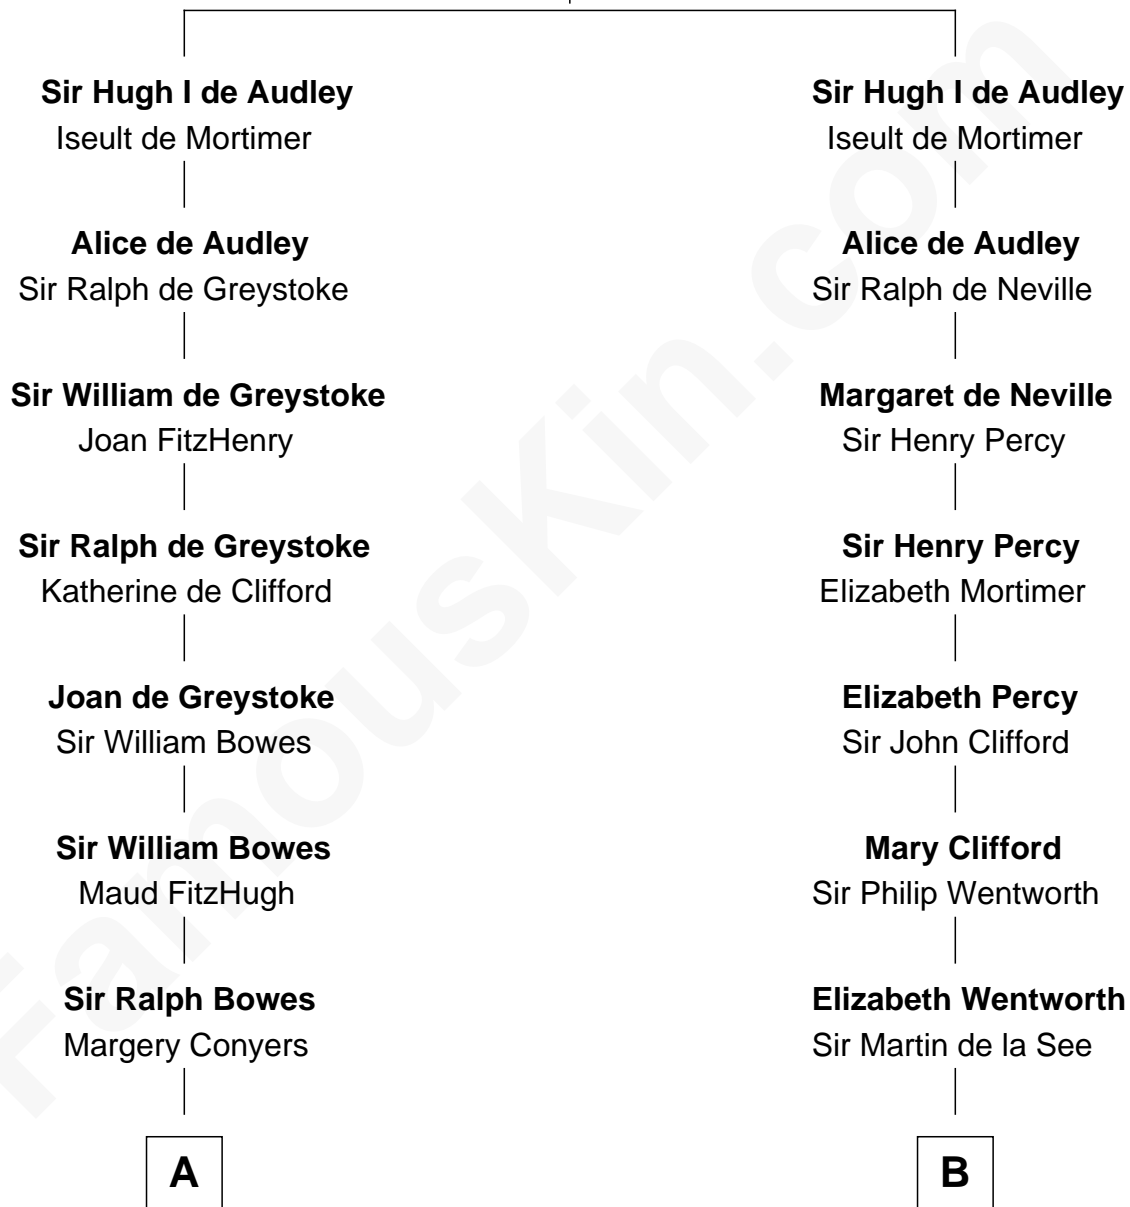

FamousKin.com

Relationship Chart of

Sandra Day O'Connor

First Female U.S. Supreme Court Justice

21st cousin of

Calvin Coolidge
30th U.S. President

Sir James de Audley
Ela Longespee

C

Lettice Carlyle Cobb

Luke Day

Hollis Day

Eliza L. Flanders

Henry Clay Day

Alice Edith Hilton

Henry R. Day

Ada Mae Wilkey